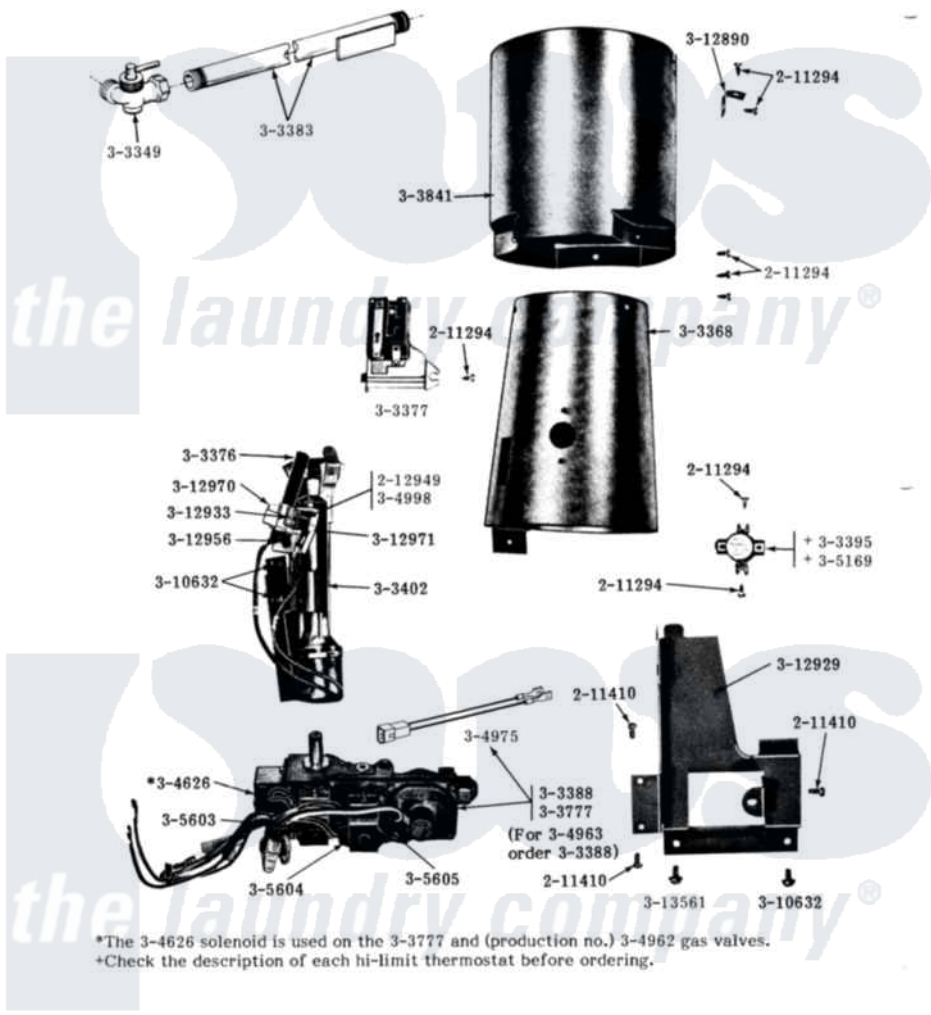

Maytag DG21CT 12 - GAS VALVE, BURNER & COMBUSTION CONE

MODELS DG21CA-CM-CS-CT GAS VALVE, BURNER & COMBUSTION CONE
 DG21CM-CT-ORIGINAL, SERIES 01 & SERIES 02
 DG21CA-CS-ORIGINAL

Maytag Residential Maytag DG21CT Dryer Parts Parts Diagram 12 - GAS VALVE, BURNER & COMBUSTION CONE
 Click on the part number to view part

Item	Original Part Number	Replaced By	Status	Part Description
001	211294	90767		Screw, 8A X 3/8 HeX Washer Head Tapping
002	NLA		Not Available	SCREW, HEX HD No.8 X 3/8 INCH
003	212949	22001866		Screw, Relay
004	Y303349			Angle Shut-Off, Gas Valve
005	Y303368			Cone, Combustion
006	303376	4392003		Ignitor
007	Y303377	338906		Radiant, Sensor
008	Y303383	33001735		Pipe And Bracket Assembly Series 18 Not Needed Use Vavle
009	303395			Thermostat, Hi-Limit
010	Y303402			Burner Assembly NA
011	Y303777	W10116794		Gas Valve
012	Y303841			Cone, Extension
013	Y304626			Side Coil
014	304975			Gas Valve Harness