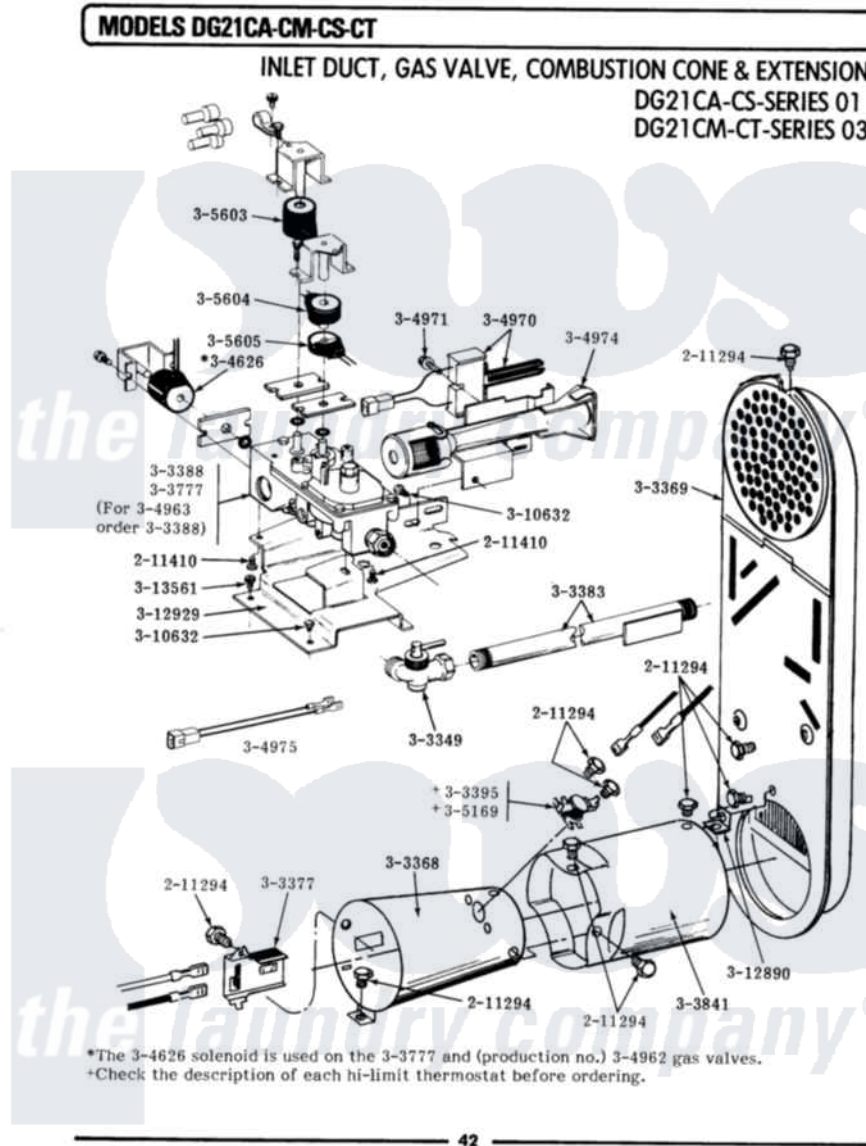

Maytag DG21CT 13 - INLET DUCT, GAS VALVE & COMBUSTION CONE

Maytag [Residential Maytag DG21CT Dryer Parts](#) Parts Diagram 13 - INLET DUCT, GAS VALVE & COMBUSTION CONE

[Click on the part number to view part](#)

Item	Original Part Number	Replaced By	Status	Part Description
001	211294	90767		Screw, 8A X 3/8 HeX Washer Head Tapping
002	NLA		Not Available	SCREW, HEX HD No.8 X 3/8 INCH
003	Y303349			Angle Shut-Off, Gas Valve
004	Y303368			Cone, Combustion
005	Y303369			Inlet Duct Assembly
006	Y303377	338906		Radiant, Sensor
007	Y303383	33001735		Pipe And Bracket Assembly Series 18 Not Needed Use Vavle
008	303395			Thermostat, Hi-Limit
009	Y303777	W10116794		Gas Valve
010	Y303841			Cone, Extension
011	Y304626			Side Coil
012	304970	4391996		Ignitor
013	304971			Screw Note: Screw, Igniter

014	304974	33002793	Burner Assembly
015	304975		Gas Valve Harness
016	305169		Thermostat, Hi-Limit Gas
017	305603		Secondary Coil
018	305604		Holding Coil
019	305605		Booster Coil
020	Y310632	1163839	Screw
021	Y312890		Retainer, Heater Chamber
022	312929		Gas Valve Bracket
023	Y313561		Screw----NA