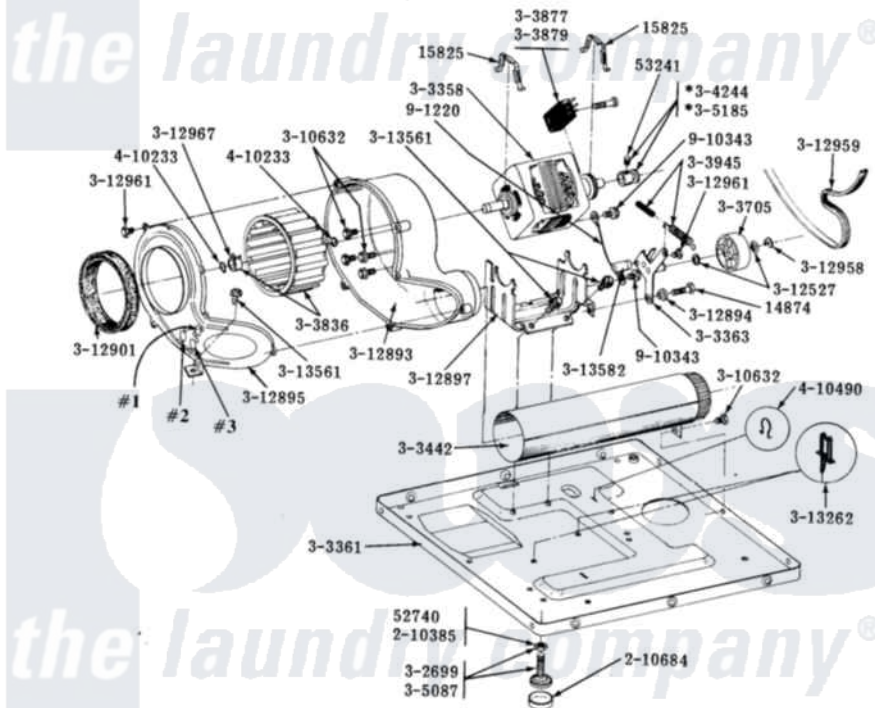

Maytag DG21CT 14 - MOTOR, BLOWER, BASE FRAME & THERMOSTATS

MODELS DE-DG21CA-CM-CS-CT			
MOTOR, BLOWER, BASE FRAME & THERMOSTATS			
<p>#1 3-3225</p>  <p>2-11294 DE-DG21CM DE-DG21CS</p>	<p>#2 3-3392</p>  <p>2-11294 DE-DG21CM DE-DG21CS DE-DG21CT</p>	<p>#3 3-3391</p>  <p>2-11294 DE-DG21CA DE-DG21CM DE-DG21CS DE-DG21CT</p>	<p>#1 & #2 3-12853</p>  <p>2-11294 #1 & #2 DE-DG21CA #1 DE-DG21CT</p>

Maytag Residential Maytag DG21CT Dryer Parts Diagram 14 - MOTOR, BLOWER, BASE FRAME & THERMOSTATS

Click on the part number to view part

Item	Original Part Number	Replaced By	Status	Part Description
001	Y014874			Screw, Idler Arm And Sleeve
002	Y015825			Clip, Motor To Motor Support
003	Y052740	62739		Nut, Lock
004	Y053241			Set Screw, Motor Pulley
005	210385			Lock Nut For Adjustable Leg
006	210684			Foot, Adjustable Leg
007	211294	90767		Screw, 8A X 3/8 HeX Washer Head Tapping
008	Y302699	22003428		Leg, Adjustable
009	Y303225			Thermostat, Permanent Press
010	Y303358	W10410999		Motor-Drve
011	Y303361		Not Available	BASE ASSY. (UPPER & LOWER)
012	Y303363	6-3033630		Idler Arm
013	Y303391	33303391		Thermostat, Cycling
014	303392			Thermostat, Cycling