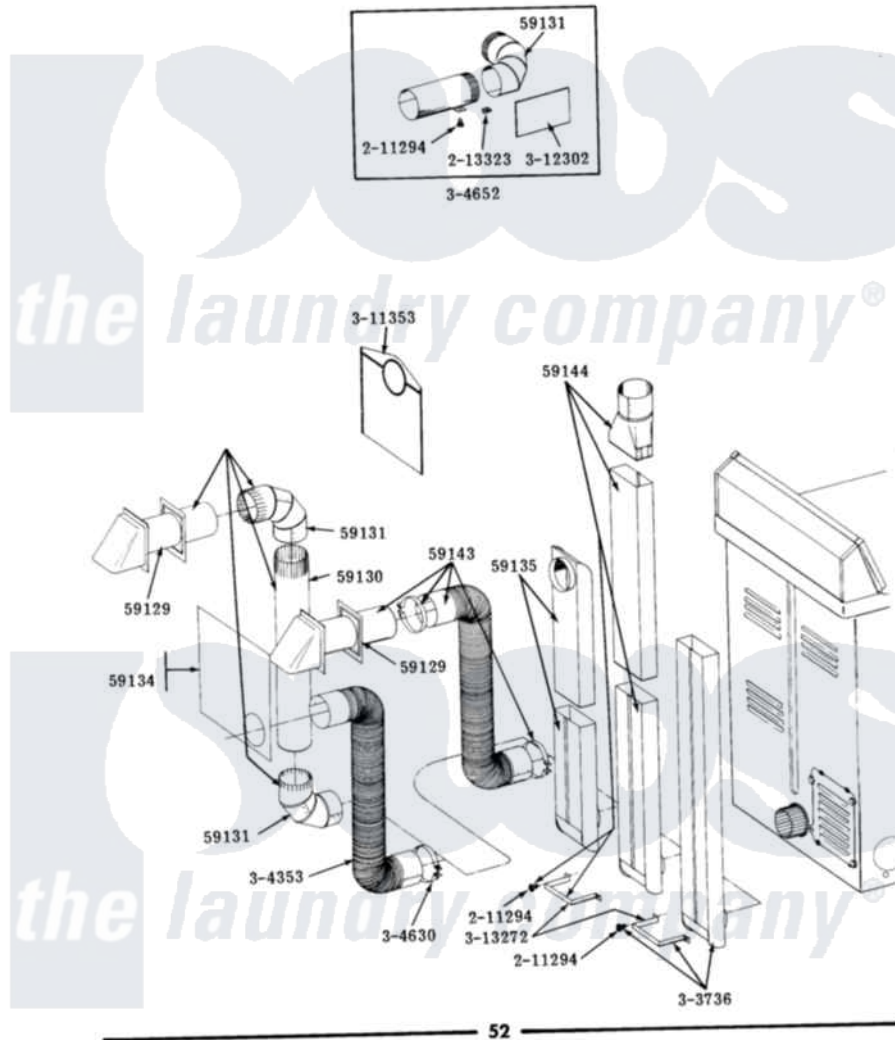

# Maytag DG21CT 15 - INSTALLATION ACCESSORIES

ALL MODELS

INSTALLATION ACCESSORIES

52

Maytag [Residential Maytag DG21CT Dryer Parts](#) Parts Diagram 15 - INSTALLATION ACCESSORIES

[Click on the part number to view part](#)

Item	Original Part Number	Replaced By	Status	Part Description
001	NLA		Not Available	BLADE, SAW
002	NLA		Not Available	REPLACEMENT DRILL
003	NLA		Not Available	HOLE SAW W/DRILL BIT
004	NLA		Not Available	EXTENSION CHUCK, DRILL
005	Y059129	<a href="#">4396007RW</a>		Vent Hood
006	<a href="#">Y059130</a>			Pipe, Venting
007	<a href="#">Y059131</a>			Elbow, Venting
008	Y059134			PLATE, ALUM. WINDOW (15"X20")
009	<a href="#">Y059135</a>			Vent Duct Assembly
010	<a href="#">Y059143</a>			Flexible Vent Kit
011	NLA		Not Available	RECTANGULAR VENT KIT
012	211294	<a href="#">90767</a>		Screw, 8A X 3/8 HeX Washer Head Tapping
013	<a href="#">213323</a>			Fastener, Exhaust Duct Kit
014	NLA		Not Available	EXHAUST DEFLECTOR KIT
015	Y304353	<a href="#">4396010RP</a>		6ft Scvent