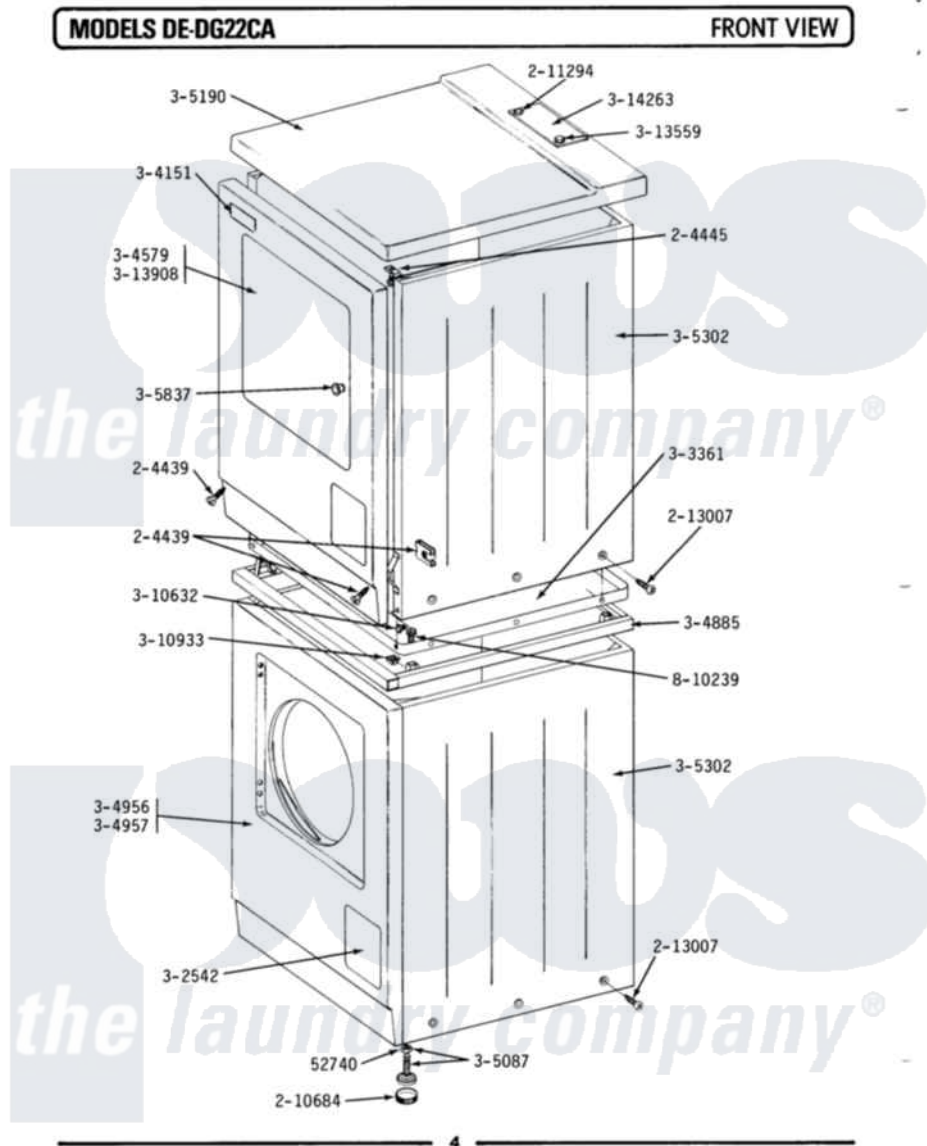

Maytag DG22CA 01 - FRONT VIEW

Maytag Residential Maytag DG22CA Dryer Parts Parts Diagram 01 - FRONT VIEW
 Click on the part number to view part

Item	Original Part Number	Replaced By	Status	Part Description
001	Y052740	62739		Nut, Lock
002	204439			Screw And Fstner Assembly
003	204445			Screw And Fastener Assembly
004	210684			Foot, Adjustable Leg
005	211294	90767		Screw, 8A X 3/8 HeX Washer Head Tapping
006	213007			Xfor Cabinet See Cabinet, Back
007	NLA		Not Available	ACCESS DOOR (WHITE)
008	Y303361		Not Available	BASE ASSY. (UPPER & LOWER)
009	NLA		Not Available	NAME PLATE ON CONTROL PANEL
010	Y304579			DOOR (WHT)
011	NLA		Not Available	SPACER ASSEMBLY
012	NLA		Not Available	FRONT PANEL - DG MODELS
013	Y305087	22003544		Adjustable Leg W/Foot And Nut

014	Y305190	307104	Top Cover Assembly
015	NLA		Not Available CABINET-WHITE
016	NLA		Not Available KNOB AND SCREW
017	Y310632	1163839	Screw
018	310933	33002194	Nut, Speed
019	Y313559		Screw
020	Y313908		DOOR PANEL-WHITE
021	NLA		Not Available TOP COVER PLATE
022	NLA		Not Available SCREW