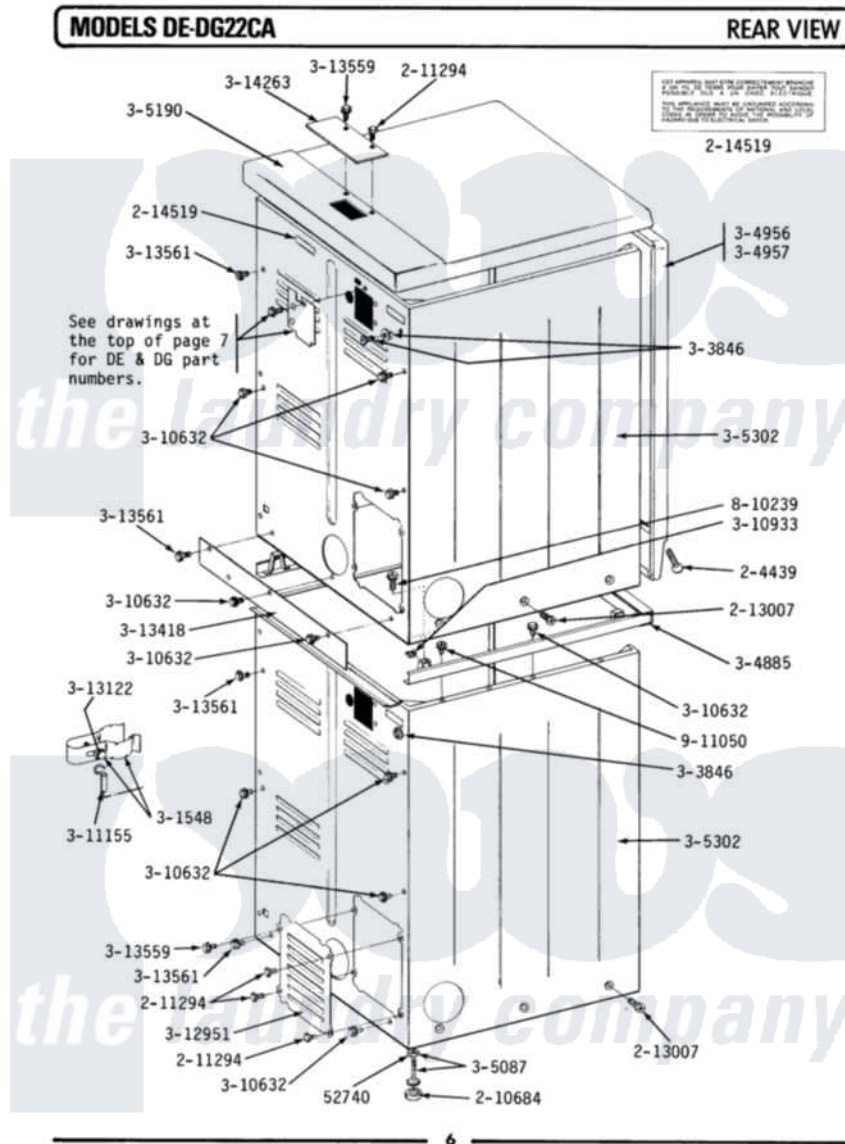

# Maytag DG22CA 02 - REAR VIEW

Maytag Residential Maytag DG22CA Dryer Parts Parts Diagram 02 - REAR VIEW  
 Click on the part number to view part

Item	Original Part Number	Replaced By	Status	Part Description
001	Y052740	<a href="#">62739</a>		Nut, Lock
002	<a href="#">204439</a>			Screw And Fstner Assembly
003	<a href="#">210684</a>			Foot, Adjustable Leg
004	211294	<a href="#">90767</a>		Screw, 8A X 3/8 HeX Washer Head Tapping
005	<a href="#">211881</a>			Grommet, Cord Part Not Used-Gas Models Only
006	<a href="#">213007</a>			Xfor Cabinet See Cabinet, Back
007	214519			LABEL, ELECTRICAL INSTR. PART NOT USED-GAS MODELS ONLY
008	<a href="#">301548</a>			Clamp, Ground Wire
009	302521		Not Available	CORD, POWER PART NOT USED-GAS MODELS ONLY
010	NLA		Not Available	SCREW & WASHER ASSY.
011	NLA		Not Available	SPACER ASSEMBLY
012	NLA		Not Available	FRONT PANEL - DG MODELS

013	Y305087	<a href="#">22003544</a>	Adjustable Leg W/Foot And Nut
014	Y305190	<a href="#">307104</a>	Top Cover Assembly
015	NLA	Not Available	CABINET-WHITE
016	Y310632	<a href="#">1163839</a>	Screw
017	310933	<a href="#">33002194</a>	Nut, Speed
018	<a href="#">311155</a>		Ground Wire And Clamp
019	<a href="#">Y311270</a>		Washer, Terminal Block
020	Y311423	<a href="#">489483</a>	Screw 10-32 X 1/2
021	311484	<a href="#">112432</a>	Nut
022	<a href="#">Y312184</a>		Strap, Grounding
023	Y312209	<a href="#">W10001200</a>	Screw
024	<a href="#">Y312904</a>		Bracket, Terminal Block
025	Y312905	Not Available	COVER, TERMINAL
026	Y312951	Not Available	ACCESS COVER, BACK
027	<a href="#">313122</a>		Screw - Baffle To Tumbler
028	NLA	Not Available	FILLER STRIP
029	<a href="#">Y313559</a>		Screw
030	<a href="#">Y313561</a>		Screw---NA
031	NLA	Not Available	TOP COVER PLATE
032	NLA	Not Available	SCREW
033	911050	<a href="#">4312464</a>	Screw