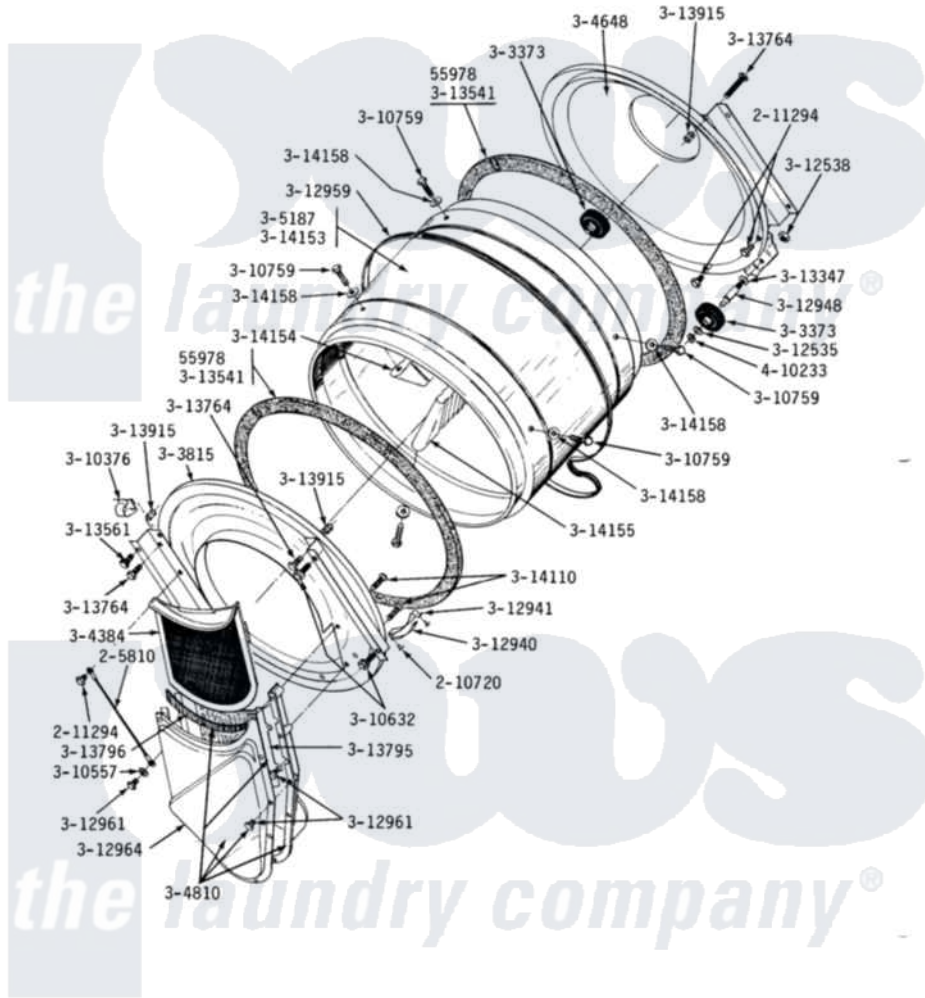

Maytag DG22CA 05 - LINT SCREEN, TUMBLER (FRONT & BACK)

MODELS DE-DG22CA-CS-CT

LINT SCREEN, TUMBLER, TUMBLER FRONT & TUMBLER BACK

Maytag [Residential Maytag DG22CA Dryer Parts](#) Parts Diagram 05 - LINT SCREEN, TUMBLER (FRONT & BACK)
 Click on the part number to view part

Item	Original Part Number	Replaced By	Status	Part Description
001	Y055978			Rubber Adhesive, 2 Oz Tube
002	205810			Wire, Ground
003	210720			Rivet, Bearing To Tumbler Fmt
004	211294	90767		Screw, 8A X 3/8 HeX Washer Head Tapping
005	Y303373	12001541		Drum Roller/Washer Assembly--W
006	Y303815	33001231		Front- Tumbler
007	Y304384	33001003		Screen, Lint
008	Y304648	33001106		Back, Tumbler
009	Y304810		Not Available	OUTLET DUCT ASSEMBLY---S
010	305187		Not Available	TUMBLER W/BAFFLES
011	Y310376			Clip, Door Switch Harness
012	310557			Washer
013	Y310632	1163839		Screw
014	Y310759			Screw, Tumbler Baffles

015	312535		Washer, Vault Mounting Brk.
016	312538	33001443	Nut, Hex
017	312940	306508	Tumbler Bearing Kit ---W
018	312941	306508	Tumbler Bearing Kit ---W
019	Y312948	6-3129480	Shaft- Tumbler
020	Y312959		Poly "V" Belt For Tumbler
021	Y312961	W10116751	Screw
022	Y312964	Not Available	OUTLET DUCT - OUTER HALF
023	Y313347	312535	Washer, Vault Mounting Brk.
024	Y313541	33313541	Seal- Tumbler
025	Y313561		Screw---NA
026	NLA	Not Available	SCREW
027	Y313795		Guide For Lint Screen
028	Y313796		Lint Seal
029	NLA	Not Available	COVER, THREAD
030	Y314110	33002917	Screw, No.10-16
031	Y314153	Not Available	TUMBLER No.
032	NLA	Not Available	TUMBLER BAFFLE - SHORT
033	314155	33001004	Baffle, Tall
034	314158		Washer, Baffle To Tumbler
035	410233	9703438	Ring-Retrn