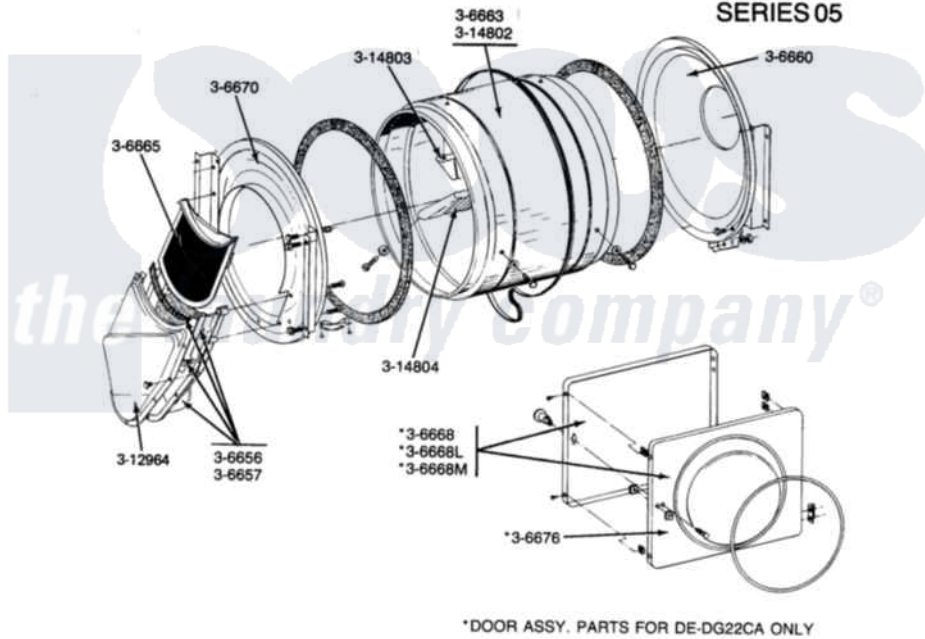

**DE-DG22CA-CS-CT**

**DOOR, TUMBLER, TUMBLER FRONT & BACK  
SERIES 05**

\*DOOR ASSY. PARTS FOR DE-DG22CA ONLY

- 3-6656 Outlet duct and grid assembly - Beige
- 3-6657 Outlet duct and grid assembly - Beige - includes the 3-12964 outlet duct - outer half
- 3-6660 Tumbler back with felt seal - Ivory
- 3-6663 Tumbler with baffles - Ivory
- 3-6665 Lint screen - Beige
- \*3-6668 Door complete with Beige inner door - less knob - White
- \*3-6668L Door complete with Beige inner door - less knob - Almond
- \*3-6668M Door complete with Beige inner door - less knob - Harvest Wheat
- 3-6670 Tumbler front assembly - Ivory
- \*3-6676 Inner door with knob and screw - Beige
- 3-14802 Tumbler less baffles - Ivory
- 3-14803 Baffle - short - Beige
- 3-14804 Baffle - tall - Beige

\*The door assembly parts are for the DE-DG22CA only.

Maytag [Residential Maytag DG22CA Dryer Parts](#) Parts Diagram 06 - DOOR, TUMBLER, TUMBLER FRONT & BACK  
Click on the part number to view part

Item	Original Part Number	Replaced By	Status	Part Description
001	306656		Not Available	OUTLET DUCT & GRID ASSEMBLY
002	306657		Not Available	OUTLET DUCT & GRID
003	Y306660	<a href="#">33001106</a>		Back, Tumbler
004	306663		Not Available	TUMBLER W/BAFFLES
005	Y306665	<a href="#">33001003</a>		Screen, Lint
006	Y306668			DOOR (WHT)
007	NLA		Not Available	TUMBLER FRONT----NA
008	NLA		Not Available	INNER DOOR WITH KNOB
009	314802		Not Available	TUMBLER W/OUT BAFFLES
010	314803	<a href="#">33001012</a>		Baffle
011	314804	<a href="#">33001004</a>		Baffle, Tall