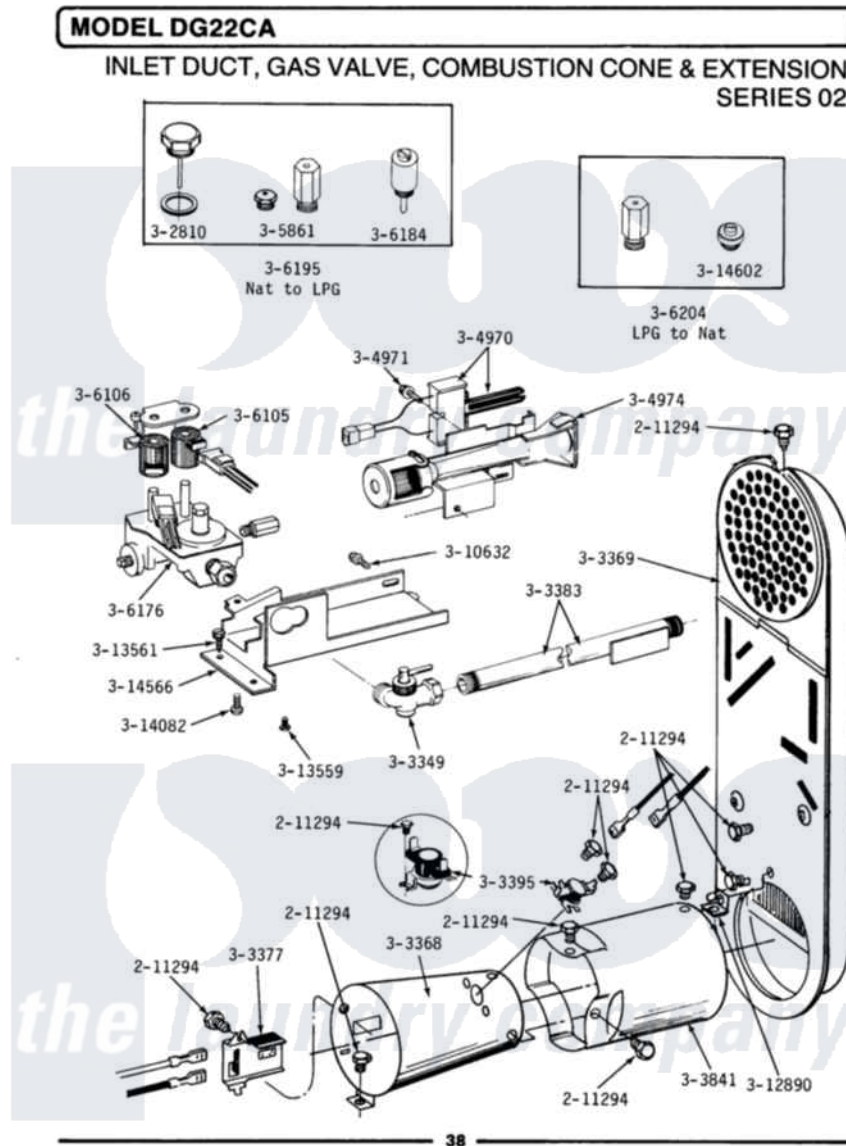

Maytag DG22CA 08 - INLET DUCT, GAS VALVE (SERIES 02)

Maytag Residential Maytag DG22CA Dryer Parts Parts Diagram 08 - INLET DUCT, GAS VALVE (SERIES 02)
 Click on the part number to view part

Item	Original Part Number	Replaced By	Status	Part Description
001	211294	90767		Screw, 8A X 3/8 HeX Washer Head Tapping
002	NLA		Not Available	SCREW ASSM - BLUE BLOCK OPE
003	Y303349			Angle Shut-Off, Gas Valve
004	Y303368			Cone, Combustion
005	Y303369			Inlet Duct Assembly
006	Y303377	338906		Radiant, Sensor
007	Y303383	33001735		Pipe And Bracket Assembly Series 18 Not Needed Use Vavle
008	303395			Thermostat, Hi-Limit
009	Y303841			Cone, Extension
010	304970	4391996		Ignitor
011	304971			Screw Note: Screw, Igniter
012	304974	33002793		Burner Assembly
013	NLA		Not Available	MAIN BURNER ORIFICE KIT-LPG

014	306105	694540	Coil, 60 Hz
015	306106		Coil, Holding And Booster--W
016	306176		Valve, Gas
017	306184	Not Available	PLUG, BLOCKING (LPG REGULATOR)
018	Y306195	MAL9000AXX	LP Gas Con
019	306204	33002924	Gas Conv K
020	Y310632	1163839	Screw
021	Y312890		Retainer, Heater Chamber
022	Y313559		Screw
023	Y313561		Screw----NA
024	314082	90767	Screw, 8A X 3/8 HeX Washer Head Tapping
025	314566		Gas Control Bracket
026	314602	694424	Leak, Limiter