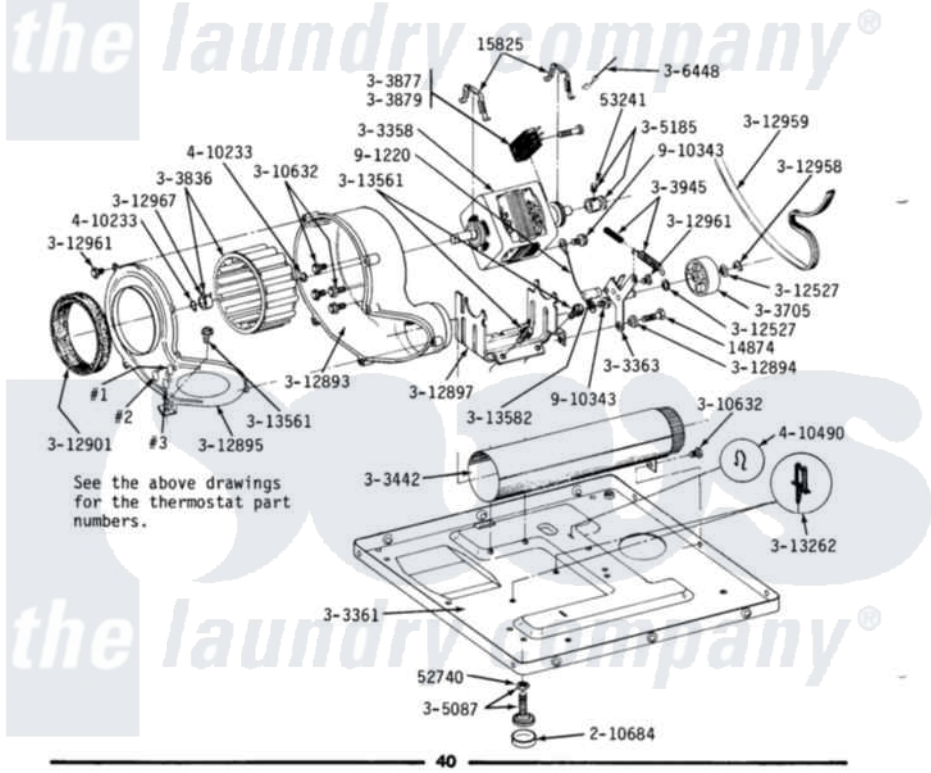

Maytag DG22CA 09 - MOTOR, BLOWER, BASE FRAME & THERMOSTATS

Maytag Residential Maytag DG22CA Dryer Parts Diagram 09 - MOTOR, BLOWER, BASE FRAME & THERMOSTATS

Click on the part number to view part

Item	Original Part Number	Replaced By	Status	Part Description
001	Y014874			Screw, Idler Arm And Sleeve
002	Y015825			Clip, Motor To Motor Support
003	Y052740	62739		Nut, Lock
004	Y053241			Set Screw, Motor Pulley
005	210684			Foot, Adjustable Leg
006	211294	90767		Screw, 8A X 3/8 HeX Washer Head Tapping
007	Y303358	W10410999		Motor-Drive
008	Y303361		Not Available	BASE ASSY. (UPPER & LOWER)
009	Y303363	6-3033630		Idler Arm
010	Y303391	33303391		Thermostat, Cycling
011	Y303442			EXHAUST DUCT ASSEMBLY
012	Y303705	6-3037050		Pulley- ID
013	Y303836			Blower Wheel Assembly And Clamp
				SWITCH, MOTOR EXTERNAL

014	Y303877		Not Available	START No.303358-2, No.303358-4, 303358-7
015	Y303879			Switch, Motor External Start
016	Y303945			IDLER SPRING ASSY. W/PLUG
017	Y305087	22003544		Adjustable Leg W/Foot And Nut
018	Y305185	6-3051850		Pulley- MO
019	NLA		Not Available	WIRE
020	Y310632	1163839		Screw
021	Y312527			Washer, Idler Shaft
022	Y312853			Cover For Thermostat Openin
023	Y312893			Housing, Blower
024	Y312894	315772		Sleeve, Idler Arm
025	Y312895		Not Available	COVER FOR BLOWER----NA
026	NLA		Not Available	SUPPORT, MOTOR
027	Y312901			Seal, Housing Cover
028	312958	354987		Ring, Retaining
029	Y312959			Poly "V" Belt For Tumbler
030	Y312961	W10116751		Screw
031	312967			Clamp, Blower Housing
032	Y313262	W10116752		Retainer-
033	Y313262	W10116752		Retainer-
034	Y313561			Screw----NA
035	Y313582	W10116756		Spacer
036	410233	9703438		Ring-Retr
037	410490			Spring, Retainer Wire Harness
038	901220			Ground Wire
039	910343	488234		Screw 8-32 X 1/4