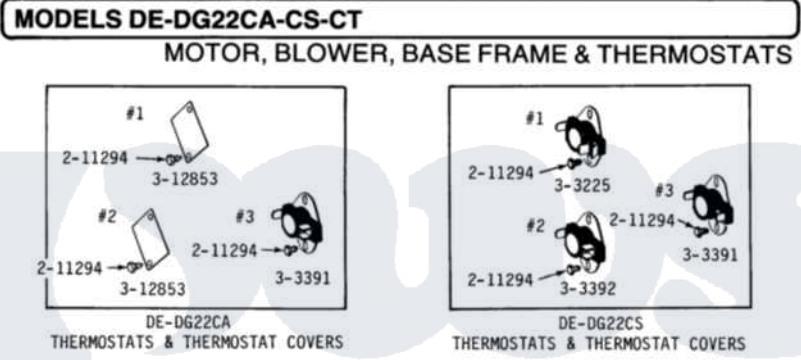

Maytag DG22CA 09 - MOTOR, BLOWER, BASE FRAME & THERMOSTATS

Maytag Residential Maytag DG22CA Dryer Parts Diagram 09 - MOTOR, BLOWER, BASE FRAME & THERMOSTATS

Click on the part number to view part

Item	Original Part Number	Replaced By	Status	Part Description
001	Y014874			Screw, Idler Arm And Sleeve
002	Y015825			Clip, Motor To Motor Support
003	Y052740	62739		Nut, Lock
004	Y053241			Set Screw, Motor Pulley
005	210684			Foot, Adjustable Leg
006	211294	90767		Screw, 8A X 3/8 HeX Washer Head Tapping
007	Y303358	W10410999		Motor-Drive
008	Y303361		Not Available	BASE ASSY. (UPPER & LOWER)
009	Y303363	6-3033630		Idler Arm
010	Y303391	33303391		Thermostat, Cycling
011	Y303442			EXHAUST DUCT ASSEMBLY
012	Y303705	6-3037050		Pulley- ID
013	Y303836			Blower Wheel Assembly And Clamp
				SWITCH, MOTOR EXTERNAL