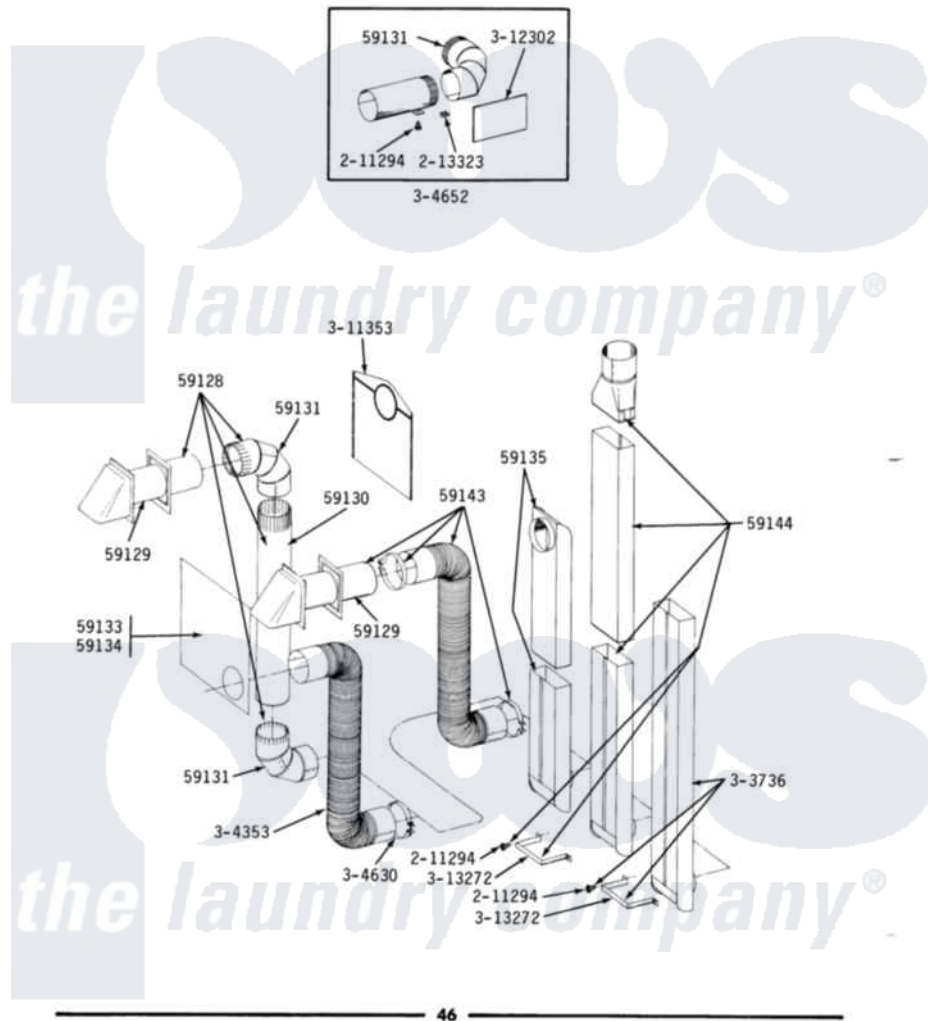

Maytag DG22CA 10 - INSTALLATION ACCESSORIES

ALL MODELS

INSTALLATION ACCESSORIES

46

Maytag [Residential Maytag DG22CA Dryer Parts](#) Parts Diagram 10 - INSTALLATION ACCESSORIES

[Click on the part number to view part](#)

Item	Original Part Number	Replaced By	Status	Part Description
001	NLA		Not Available	BLADE, SAW
002	NLA		Not Available	REPLACEMENT DRILL
003	NLA		Not Available	HOLE SAW W/DRILL BIT
004	NLA		Not Available	EXTENSION CHUCK, DRILL
005	Y059128			Standard 4" Vent Kit
006	Y059129	4396007RW		Vent Hood
007	Y059130			Pipe, Venting
008	Y059131			Elbow, Venting
009	NLA		Not Available	ALUMINUM WINDOW 4X12X18
010	Y059134			PLATE, ALUM. WINDOW (15"X20")
011	Y059135			Vent Duct Assembly
012	Y059143			Flexible Vent Kit
013	NLA		Not Available	RECTANGULAR VENT KIT
014	211294	90767		Screw, 8A X 3/8 Hex Washer Head Tapping