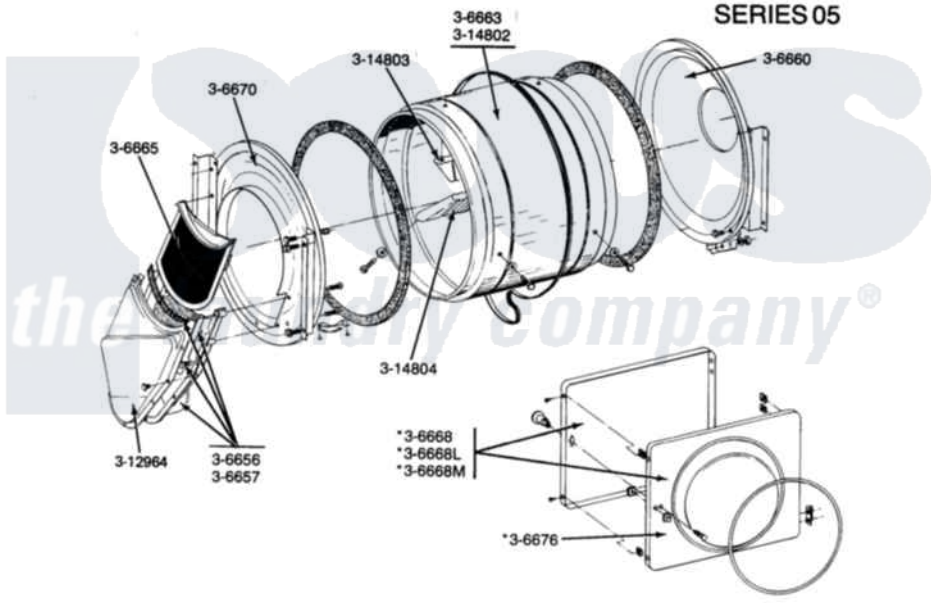

**DE-DG22CA-CS-CT**

**DOOR, TUMBLER, TUMBLER FRONT & BACK  
SERIES 05**

\*DOOR ASSY. PARTS FOR DE-DG22CA ONLY

- 3-6656 Outlet duct and grid assembly - Beige
- 3-6657 Outlet duct and grid assembly - Beige - includes the 3-12964 outlet duct - outer half
- 3-6660 Tumbler back with felt seal - Ivory
- 3-6663 Tumbler with baffles - Ivory
- 3-6665 Lint screen - Beige
- \*3-6668 Door complete with Beige inner door - less knob - White
- \*3-6668L Door complete with Beige inner door - less knob - Almond
- \*3-6668M Door complete with Beige inner door - less knob - Harvest Wheat
- 3-6670 Tumbler front assembly - Ivory
- \*3-6676 Inner door with knob and screw - Beige
- 3-14802 Tumbler less baffles - Ivory
- 3-14803 Baffle - short - Beige
- 3-14804 Baffle - tall - Beige

\*The door assembly parts are for the DE-DG22CA only.

Maytag [Residential Maytag DG22CS Dryer Parts](#) Parts Diagram 09 - DOOR, TUMBLER, TUMBLER FRONT & BACK  
Click on the part number to view part

Item	Original Part Number	Replaced By	Status	Part Description
001	306656		Not Available	OUTLET DUCT & GRID ASSEMBLY
002	306657		Not Available	OUTLET DUCT & GRID
003	Y306660	<a href="#">33001106</a>		Back, Tumbler
004	306663		Not Available	TUMBLER W/BAFFLES
005	Y306665	<a href="#">33001003</a>		Screen, Lint
006	Y306668			DOOR (WHT)
007	NLA		Not Available	TUMBLER FRONT----NA
008	NLA		Not Available	INNER DOOR WITH KNOB
009	314802		Not Available	TUMBLER W/OUT BAFFLES
010	314803	<a href="#">33001012</a>		Baffle
011	314804	<a href="#">33001004</a>		Baffle, Tall