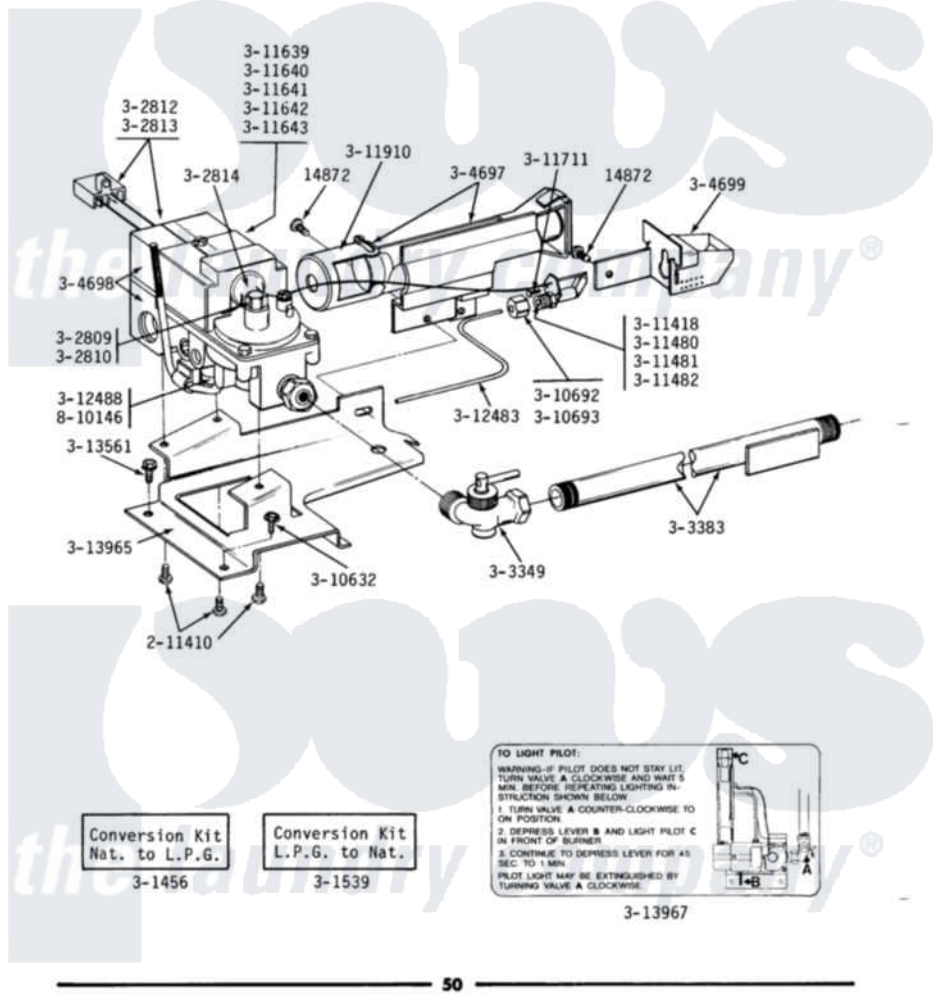

Maytag DG22CS 12 - 50HZ GAS VALVE

MODEL DG22CM **50HZ GAS VALVE**

Maytag [Residential Maytag DG22CS Dryer Parts](#) Parts Diagram 12 - 50HZ GAS VALVE
 Click on the part number to view part

Item	Original Part Number	Replaced By	Status	Part Description
001	Y014872			Screw, Coin Meter Stop -
002	NLA		Not Available	SCREW, HEX HD No.8 X 3/8 INCH
003	NLA		Not Available	CONVERSION KIT (NAT. TO LPG)
004	301539			Conversion Kit
005	NLA		Not Available	SCREW ASSEMBLY, LEAK LIMIT
006	NLA		Not Available	SCREW ASSM - BLUE BLOCK OPE
007	Y302812			Main Burner Solenoid
008	Y302813		Not Available	MAIN BURN. SOLENOID (240-50)
009	NLA		Not Available	PILOT WITH PRESSURE SWITCH
010	Y303349			Angle Shut-Off, Gas Valve
011	Y303383	33001735		Pipe And Bracket Assembly Series 18 Not Needed Use Vavle

012	Y304697		BURNER ASSEMBLY
013	Y304698	Not Available	GAS VALVE (240-50)
014	NLA	Not Available	PILOT SHIELD ASSEMBLY
015	Y310632	1163839	Screw
016	310692	Not Available	COMPRESSION NUT
017	Y310693	Not Available	COMPRESSION SLEEVE
018	Y311418		Pilot Orifice
019	Y311480		Pilot Orifice
020	NLA	Not Available	PILOT ORIFICE (MFG.)
021	Y311482		Pilot Orifice
022	Y311639	63-3570	Burner Orifice
023	NLA	Not Available	ORIFICE FOR MAIN BURNER
024	NLA	Not Available	ORIFICE FOR MAIN BURNER
025	NLA	Not Available	ORIFICE, MAIN BURNER (MFG)
026	NLA	Not Available	ORIFICE FOR MAIN BURNER
027	Y311711		Screw, Fuse Block
028	NLA	Not Available	AIR SHUTTER
029	Y312483		PILOT TUBE
030	NLA	Not Available	GASKET FOR PILOT
031	Y313561		Screw---NA
032	NLA	Not Available	GAS CONTROL BRACKET
033	NLA	Not Available	GAS BURNER INSTRUCT LABEL
034	NLA	Not Available	SCREW