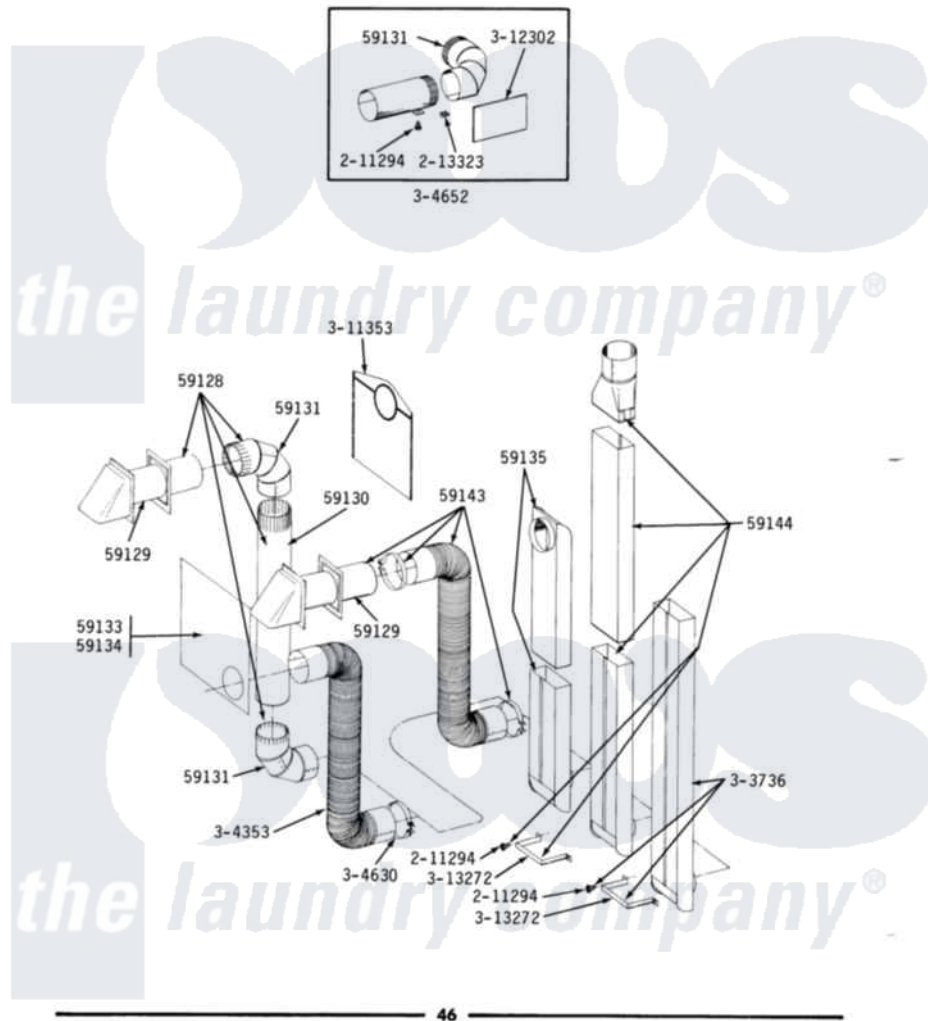

Maytag DG22CS 14 - INSTALLATION ACCESSORIES

ALL MODELS

INSTALLATION ACCESSORIES

46

Maytag [Residential Maytag DG22CS Dryer Parts](#) Parts Diagram 14 - INSTALLATION ACCESSORIES

[Click on the part number to view part](#)

Item	Original Part Number	Replaced By	Status	Part Description
001	NLA		Not Available	BLADE, SAW
002	NLA		Not Available	REPLACEMENT DRILL
003	NLA		Not Available	HOLE SAW W/DRILL BIT
004	NLA		Not Available	EXTENSION CHUCK, DRILL
005	Y059128			Standard 4" Vent Kit
006	Y059129	4396007RW		Vent Hood
007	Y059130			Pipe, Venting
008	Y059131			Elbow, Venting
009	NLA		Not Available	ALUMINUM WINDOW 4X12X18
010	Y059134			PLATE, ALUM. WINDOW (15"X20")
011	Y059135			Vent Duct Assembly
012	Y059143			Flexible Vent Kit
013	NLA		Not Available	RECTANGULAR VENT KIT
014	211294	90767		Screw, 8A X 3/8 Hex Washer Head Tapping