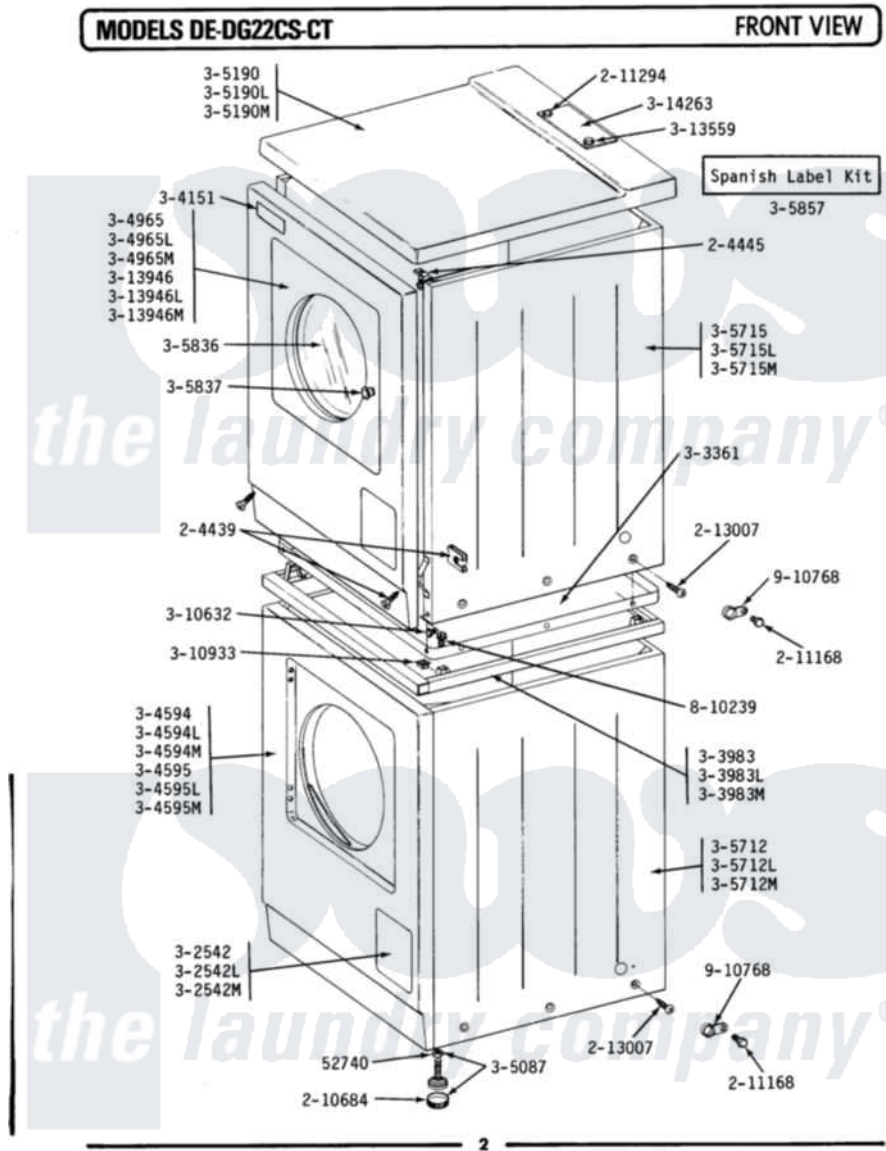

Maytag DG22CT 01 - FRONT VIEW

Maytag [Residential Maytag DG22CT Dryer Parts](#) Parts Diagram 01 - FRONT VIEW
 Click on the part number to view part

Item	Original Part Number	Replaced By	Status	Part Description
001	Y052740	62739		Nut, Lock
002	204439			Screw And Fstner Assembly
003	204445			Screw And Fastener Assembly
004	210684			Foot, Adjustable Leg
005	211168	W10139210		Screw, 8-18 X 5/16
006	211294	90767		Screw, 8A X 3/8 HeX Washer Head Tapping
007	213007			Xfor Cabinet See Cabinet, Back
008	NLA		Not Available	ACCESS DOOR (WHT)
009	Y303361		Not Available	BASE ASSY. (UPPER & LOWER)
010	NLA		Not Available	SPACER ASSY (WHT)
011	NLA		Not Available	NAME PLATE, CONTROL PANEL
012	NLA		Not Available	FRONT PANEL (WHT)
013	304965			Door Complete-White
"	NLA		Not Available	(ALM)

014	Y305087	22003544	Adjustable Leg W/Foot And Nut
015	NLA		Not Available (ALM)
"	Y305190	307104	Top Cover Assembly
016	NLA		Not Available CABINET (WHT)
017	NLA		Not Available CABINET (WHT)
018	NLA		Not Available INNER DOOR W/KNOB & SCREW
019	NLA		Not Available KNOB & SCREW
020	Y310632	1163839	Screw
021	310933	33002194	Nut, Speed
022	Y313559		Screw
023	NLA		Not Available (ALM)
"	Y313946		Not Available DOOR PANEL-WHITE
024	NLA		Not Available TOP COVER PLATE
025	NLA		Not Available SCREW
026	910768	M0280301	Tie Electr