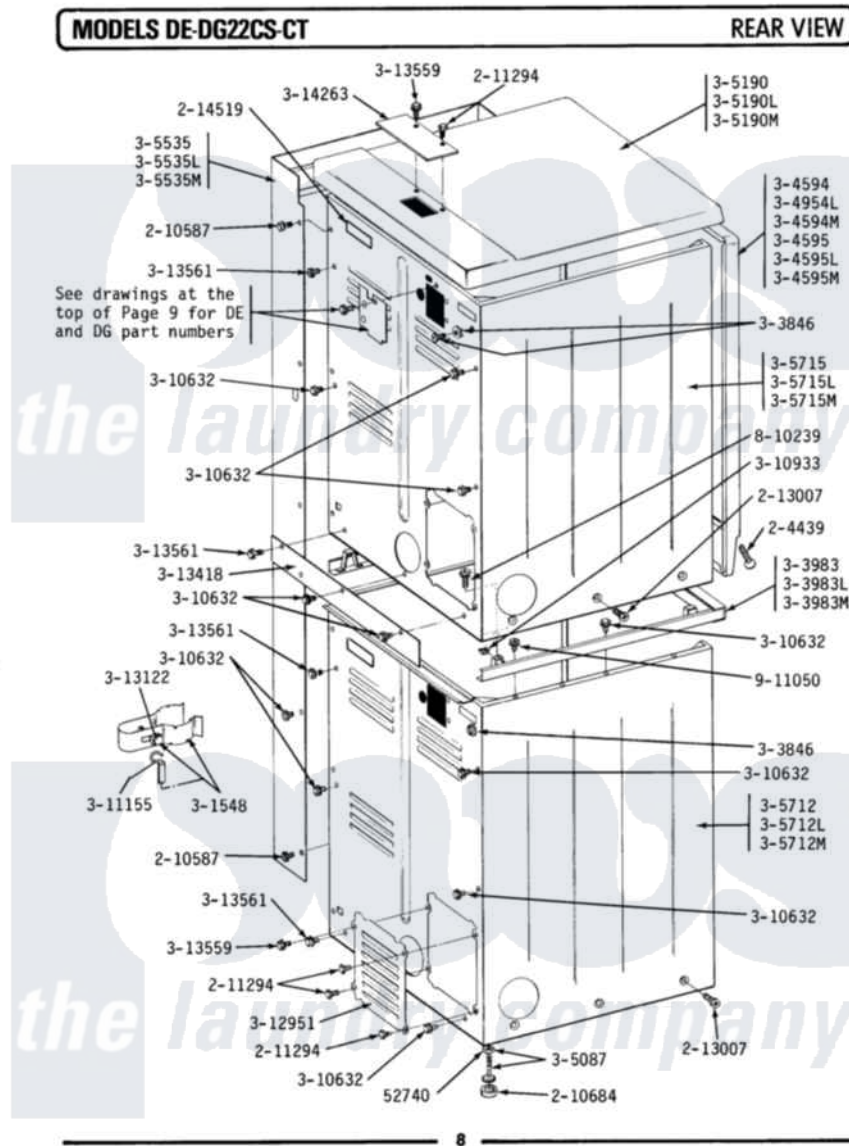

# Maytag DG22CT 02 - REAR VIEW

Maytag Residential Maytag DG22CT Dryer Parts Parts Diagram 02 - REAR VIEW

Click on the part number to view part

Item	Original Part Number	Replaced By	Status	Part Description
001	Y052740	<a href="#">62739</a>		Nut, Lock
002	<a href="#">204439</a>			Screw And Fstner Assembly
003	NLA		Not Available	SCREW
004	<a href="#">210684</a>			Foot, Adjustable Leg
005	211294	<a href="#">90767</a>		Screw, 8A X 3/8 HeX Washer Head Tapping
006	<a href="#">211881</a>			Grommet, Cord Part Not Used-Gas Models Only
007	<a href="#">213007</a>			Xfor Cabinet See Cabinet, Back
008	214519			LABEL, ELECTRICAL INSTR. PART NOT USED-GAS MODELS ONLY
009	<a href="#">301548</a>			Clamp, Ground Wire
010	302521		Not Available	CORD, POWER PART NOT USED-GAS MODELS ONLY
011	NLA		Not Available	SCREW & WASHER ASSY.
012	NLA		Not Available	SPACER ASSY (WHT)
013	NLA		Not Available	FRONT PANEL (WHT)

014	Y305087	<a href="#">22003544</a>	Adjustable Leg W/Foot And Nut
015	NLA		Not Available (ALM)
"	Y305190	<a href="#">307104</a>	Top Cover Assembly
016	NLA		Not Available CONTROL SHROUD (WHT)
017	NLA		Not Available CABINET (WHT)
018	NLA		Not Available CABINET (WHT)
019	Y310632	<a href="#">1163839</a>	Screw
020	310933	<a href="#">33002194</a>	Nut, Speed
021	<a href="#">311155</a>		Ground Wire And Clamp
022	<a href="#">Y311270</a>		Washer, Terminal Block
023	Y311423	<a href="#">489483</a>	Screw 10-32 X 1/2
024	311484	<a href="#">112432</a>	Nut
025	<a href="#">Y312184</a>		Strap, Grounding
026	Y312209	<a href="#">W10001200</a>	Screw
027	Y312905		Not Available COVER, TERMINAL
028	Y312951		Not Available ACCESS COVER, BACK
029	<a href="#">313122</a>		Screw - Baffle To Tumbler
030	NLA		Not Available FILLER STRIP
031	<a href="#">Y313559</a>		Screw
032	<a href="#">Y313561</a>		Screw----NA
033	NLA		Not Available TOP COVER PLATE
034	NLA		Not Available SCREW
035	911050	<a href="#">4312464</a>	Screw