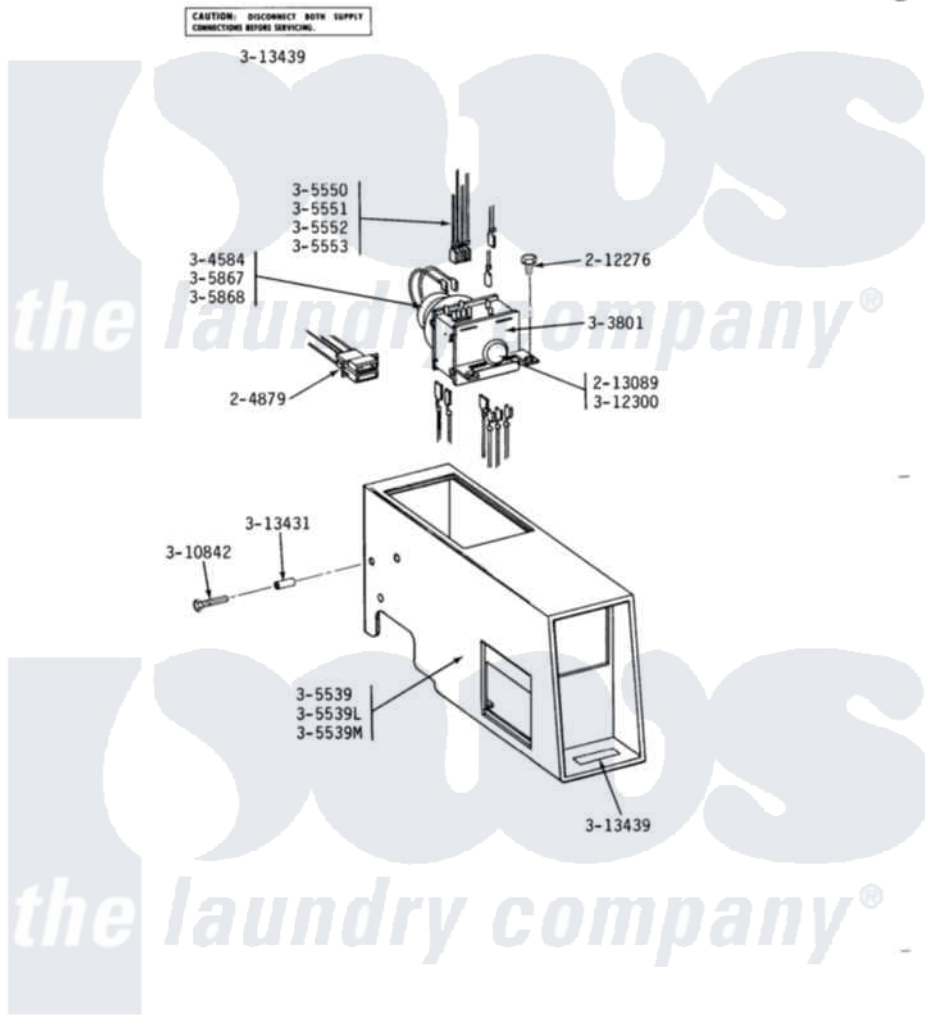

MODELS DE-DG22CT CT CONTROL CENTER

Maytag Residential Maytag DG22CT Dryer Parts Parts Diagram 04 - CONTROL CENTER  
 Click on the part number to view part

Item	Original Part Number	Replaced By	Status	Part Description
001	NLA		Not Available	HARNES, TICKET CONTROL
002	212276	<a href="#">W10116760</a>		Screw
003	<a href="#">213089</a>			Knob For Timer
004	Y303801		Not Available	TIMER WITH KNOB AND PIN
005	NLA		Not Available	TIMER MOTOR
006	NLA		Not Available	OUTER CASE (WHT)
007	NLA		Not Available	WIRE HARNESS-UPPER
008	NLA		Not Available	WIRE HARNESS-LOWER
009	NLA		Not Available	TIMER MOTOR
010	NLA		Not Available	TIMER MOTOR
011	Y310842	<a href="#">8182296</a>		Screw, Agitator
012	<a href="#">Y312300</a>			Groov-Pin
013	NLA		Not Available	SPACER, VAULT
014	Y313439		Not Available	INSTRUCTION LABEL