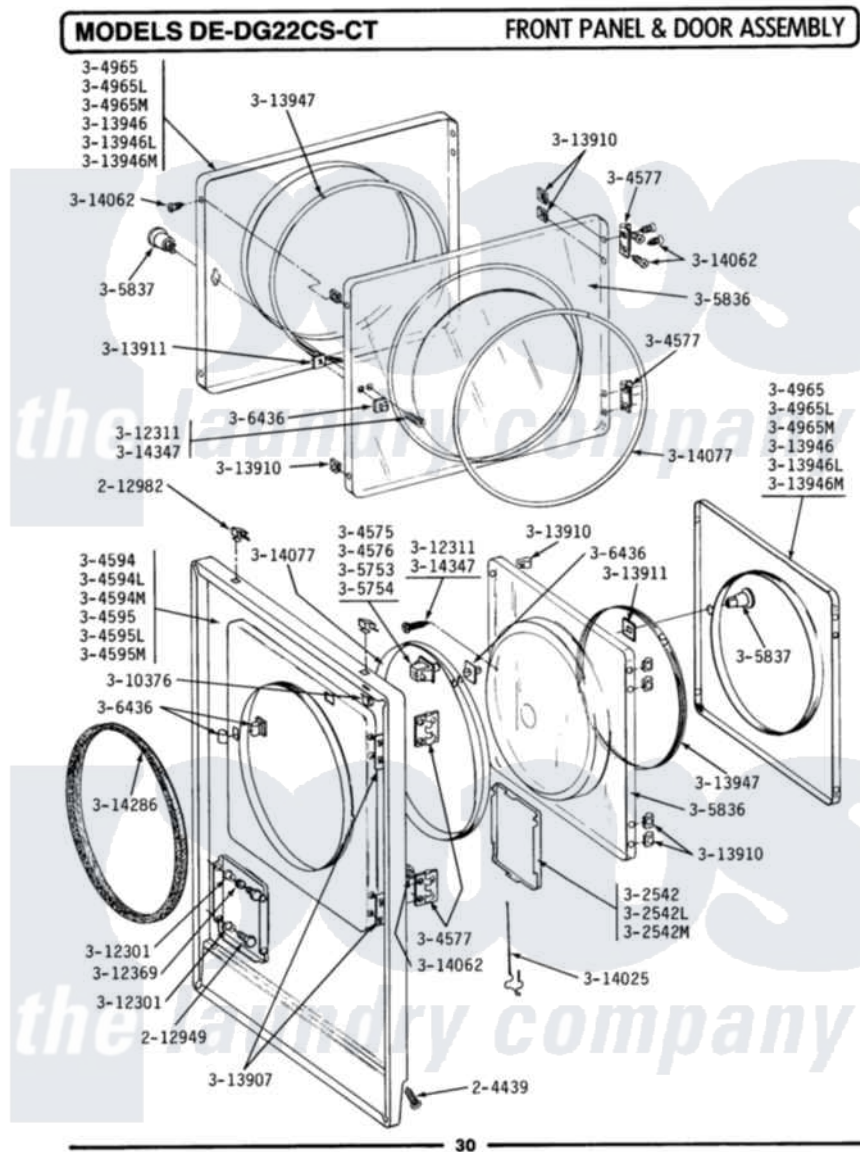

Maytag DG22CT 06 - FRONT PANEL & DOOR ASSEMBLY

Maytag Residential Maytag DG22CT Dryer Parts Parts Diagram 06 - FRONT PANEL & DOOR ASSEMBLY
 Click on the part number to view part

Item	Original Part Number	Replaced By	Status	Part Description
001	204439			Screw And Fstner Assembly
002	212949	22001866		Screw, Relay
003	212982	22001650		Fastener, Spring
004	NLA		Not Available	ACCESS DOOR (WHT)
005	Y304576	W10169313		Switch-Dor
006	Y304577	33001230		Hinge, Door
007	NLA		Not Available	FRONT PANEL (WHT)
008	304965			Door Complete-White
"	NLA		Not Available	(ALM)
009	Y305754	W10169313		Switch-Dor
010	NLA		Not Available	INNER DOOR W/KNOB & SCREW
011	NLA		Not Available	KNOB & SCREW
012	306436			Door Latch Kit-W
013	Y310376			Clip, Door Switch Harness
014	NLA		Not Available	BUSHING, ACCESS STUD
015	NLA		Not Available	SCREW, KNOB (DOOR)

016	312369		Sleeve, Access Panel Stud Part Not Used
017	Y313340		LABEL, LINT SCREEN INSTRUCTION
018	Y313907		Fastener, Twin
019	Y313910		Clip, Door Liner To Outer Panel
020	Y313911		Door Strike Retainer
021	Y313927		INSTRUCTION LABEL
022	NLA	Not Available	(ALM)
"	Y313946	Not Available	DOOR PANEL-WHITE
023	Y313947		Gasket For Window
024	Y314025		Latch For Access Door
025	Y314062		Screw, Door Hinge And Panel
026	314077		Door Seal