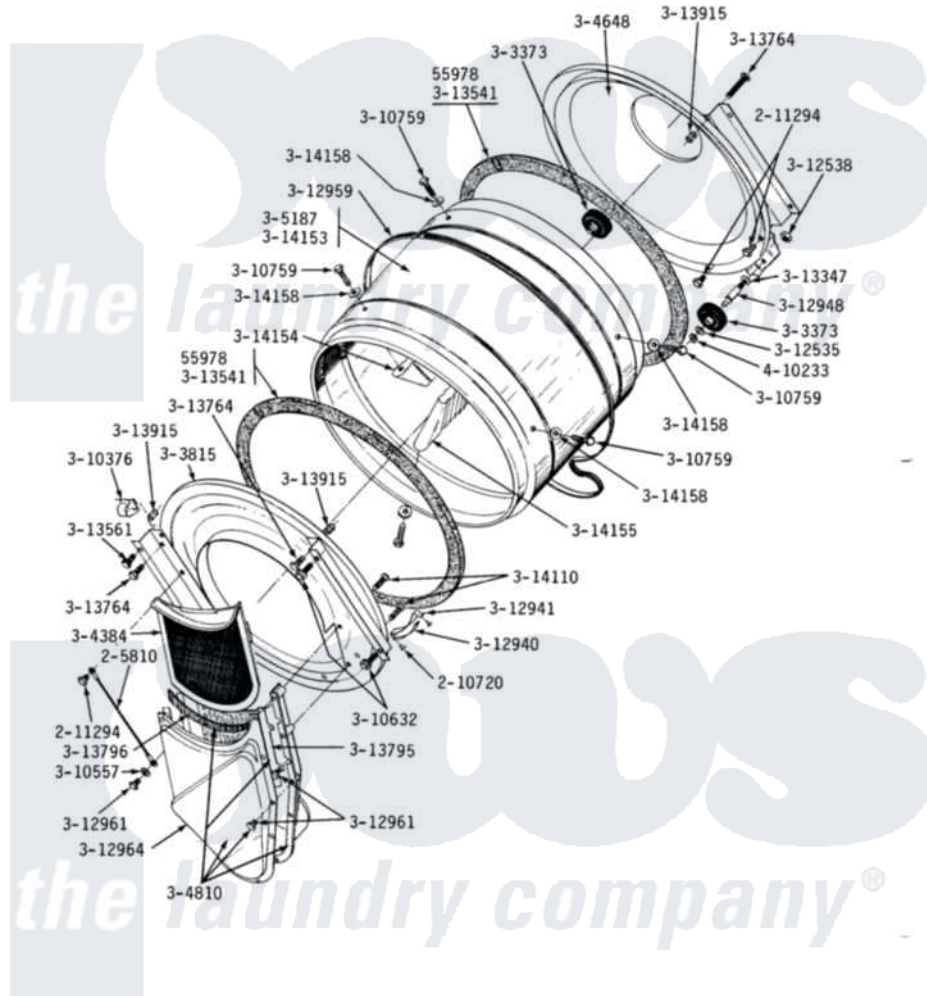

# Maytag DG22CT 07 - LINT SCREEN, TUMBLER (FRONT & BACK)

**MODELS DE-DG22CA-CS-CT**

**LINT SCREEN, TUMBLER, TUMBLER FRONT & TUMBLER BACK**

Maytag [Residential Maytag DG22CT Dryer Parts](#) Parts Diagram 07 - LINT SCREEN, TUMBLER (FRONT & BACK)  
 Click on the part number to view part

Item	Original Part Number	Replaced By	Status	Part Description
001	<a href="#">Y055978</a>			Rubber Adhesive, 2 Oz Tube
002	<a href="#">205810</a>			Wire, Ground
003	<a href="#">210720</a>			Rivet, Bearing To Tumbler Frmt
004	211294	<a href="#">90767</a>		Screw, 8A X 3/8 HeX Washer Head Tapping
005	Y303373	<a href="#">12001541</a>		Drum Roller/Washer Assembly--W
006	Y303815	<a href="#">33001231</a>		Front- Tumbler
007	Y304384	<a href="#">33001003</a>		Screen, Lint
008	Y304648	<a href="#">33001106</a>		Back, Tumbler
009	Y304810		Not Available	OUTLET DUCT ASSEMBLY---S
010	305187		Not Available	TUMBLER W/BAFFLES
011	<a href="#">Y310376</a>			Clip, Door Switch Harness
012	<a href="#">310557</a>			Washer
013	Y310632	<a href="#">1163839</a>		Screw
014	<a href="#">Y310759</a>			Screw, Tumbler Baffles