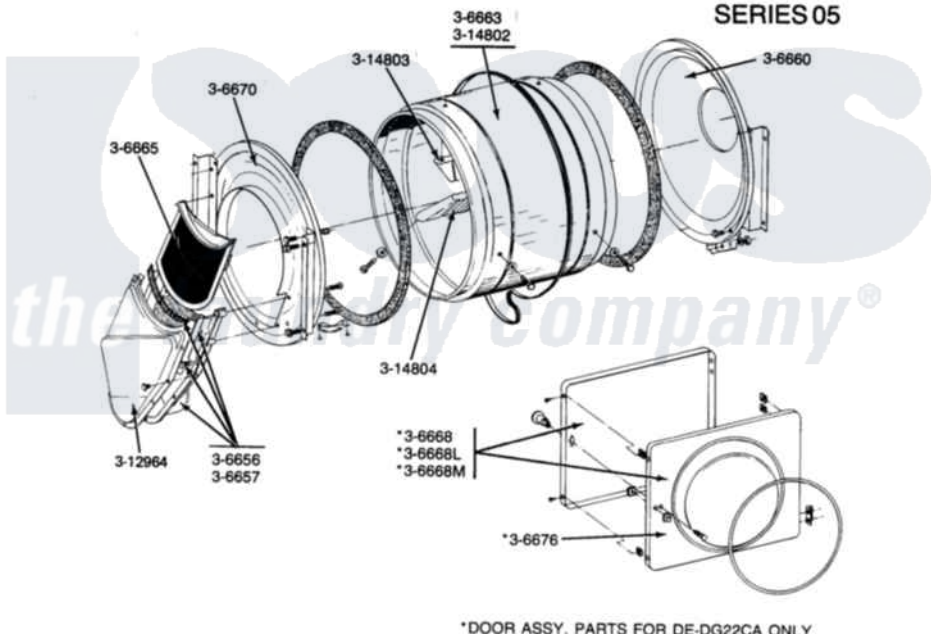

DE-DG22CA-CS-CT
DOOR, TUMBLER, TUMBLER FRONT & BACK
SERIES 05

*DOOR ASSY. PARTS FOR DE-DG22CA ONLY

- 3-6656 Outlet duct and grid assembly - Beige
- 3-6657 Outlet duct and grid assembly - Beige - includes the 3-12964 outlet duct - outer half
- 3-6660 Tumbler back with felt seal - Ivory
- 3-6663 Tumbler with baffles - Ivory
- 3-6665 Lint screen - Beige
- *3-6668 Door complete with Beige inner door - less knob - White
- *3-6668L Door complete with Beige inner door - less knob - Almond
- *3-6668M Door complete with Beige inner door - less knob - Harvest Wheat
- 3-6670 Tumbler front assembly - Ivory
- *3-6676 Inner door with knob and screw - Beige
- 3-14802 Tumbler less baffles - Ivory
- 3-14803 Baffle - short - Beige
- 3-14804 Baffle - tall - Beige

*The door assembly parts are for the DE-DG22CA only.

Maytag Residential Maytag DG22CT Dryer Parts Parts Diagram 08 - DOOR, TUMBLER, TUMBLER FRONT & BACK
 Click on the part number to view part

Item	Original Part Number	Replaced By	Status	Part Description
001	306656		Not Available	OUTLET DUCT & GRID ASSEMBLY
002	306657		Not Available	OUTLET DUCT & GRID
003	Y306660	33001106		Back, Tumbler
004	306663		Not Available	TUMBLER W/BAFFLES
005	Y306665	33001003		Screen, Lint
006	Y306668			DOOR (WHT)
007	NLA		Not Available	TUMBLER FRONT----NA
008	NLA		Not Available	INNER DOOR W/KNOB
009	314802		Not Available	TUMBLER W/OUT BAFFLES
010	314803	33001012		Baffle
011	314804	33001004		Baffle, Tall