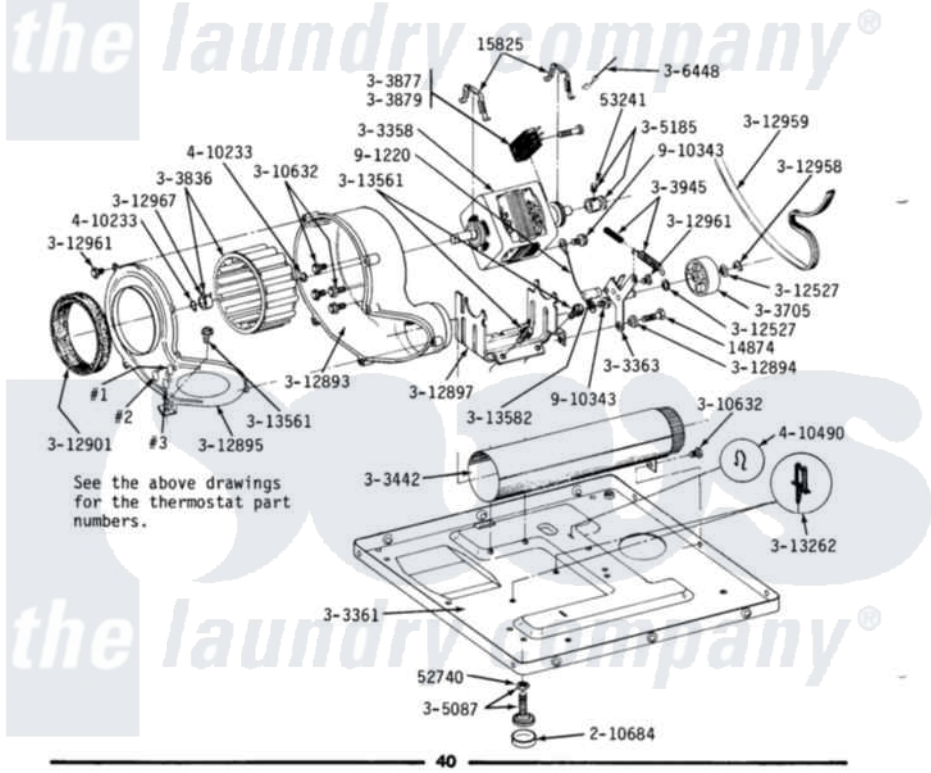

Maytag DG22CT 10 - MOTOR, BLOWER, BASE FRAME & THERMOSTATS

Maytag Residential Maytag DG22CT Dryer Parts Diagram 10 - MOTOR, BLOWER, BASE FRAME & THERMOSTATS
 Click on the part number to view part

| Item | Original Part Number | Replaced By | Status | Part Description |
|------|-------------------------|---------------------------|---------------|---|
| 001 | Y014874 | | | Screw, Idler Arm And Sleeve |
| 002 | Y015825 | | | Clip, Motor To Motor Support |
| 003 | Y052740 | 62739 | | Nut, Lock |
| 004 | Y053241 | | | Set Screw, Motor Pulley |
| 005 | 210684 | | | Foot, Adjustable Leg |
| 006 | 211294 | 90767 | | Screw, 8A X 3/8 HeX Washer Head Tapping |
| 007 | Y303358 | W10410999 | | Motor-Drive |
| 008 | Y303361 | | Not Available | BASE ASSY. (UPPER & LOWER) |
| 009 | Y303363 | 6-3033630 | | Idler Arm |
| 010 | Y303391 | 33303391 | | Thermostat, Cycling |
| 011 | 303392 | | | Thermostat, Cycling |
| 012 | Y303442 | | | EXHAUST DUCT ASSEMBLY |
| 013 | Y303705 | 6-3037050 | | Pulley- ID |
| 014 | Y303836 | | | Blower Wheel Assembly And Clamp |