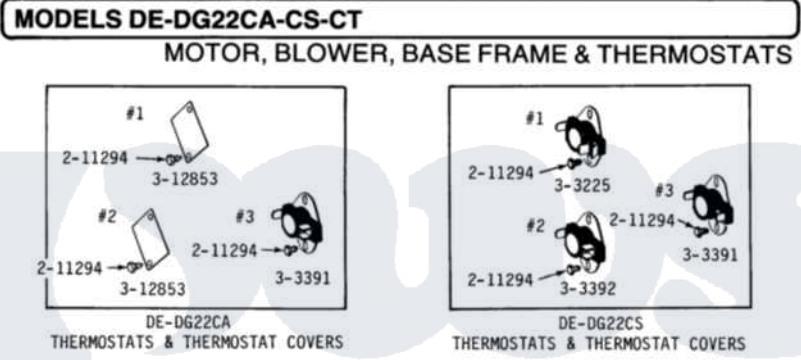

Maytag DG22CT 10 - MOTOR, BLOWER, BASE FRAME & THERMOSTATS

Maytag Residential Maytag DG22CT Dryer Parts Diagram 10 - MOTOR, BLOWER, BASE FRAME & THERMOSTATS
 Click on the part number to view part

| Item | Original Part Number | Replaced By | Status | Part Description |
|------|-------------------------|---------------------------|---------------|---|
| 001 | Y014874 | | | Screw, Idler Arm And Sleeve |
| 002 | Y015825 | | | Clip, Motor To Motor Support |
| 003 | Y052740 | 62739 | | Nut, Lock |
| 004 | Y053241 | | | Set Screw, Motor Pulley |
| 005 | 210684 | | | Foot, Adjustable Leg |
| 006 | 211294 | 90767 | | Screw, 8A X 3/8 HeX Washer Head Tapping |
| 007 | Y303358 | W10410999 | | Motor-Drive |
| 008 | Y303361 | | Not Available | BASE ASSY. (UPPER & LOWER) |
| 009 | Y303363 | 6-3033630 | | Idler Arm |
| 010 | Y303391 | 33303391 | | Thermostat, Cycling |
| 011 | 303392 | | | Thermostat, Cycling |
| 012 | Y303442 | | | EXHAUST DUCT ASSEMBLY |
| 013 | Y303705 | 6-3037050 | | Pulley- ID |
| 014 | Y303836 | | | Blower Wheel Assembly And Clamp |