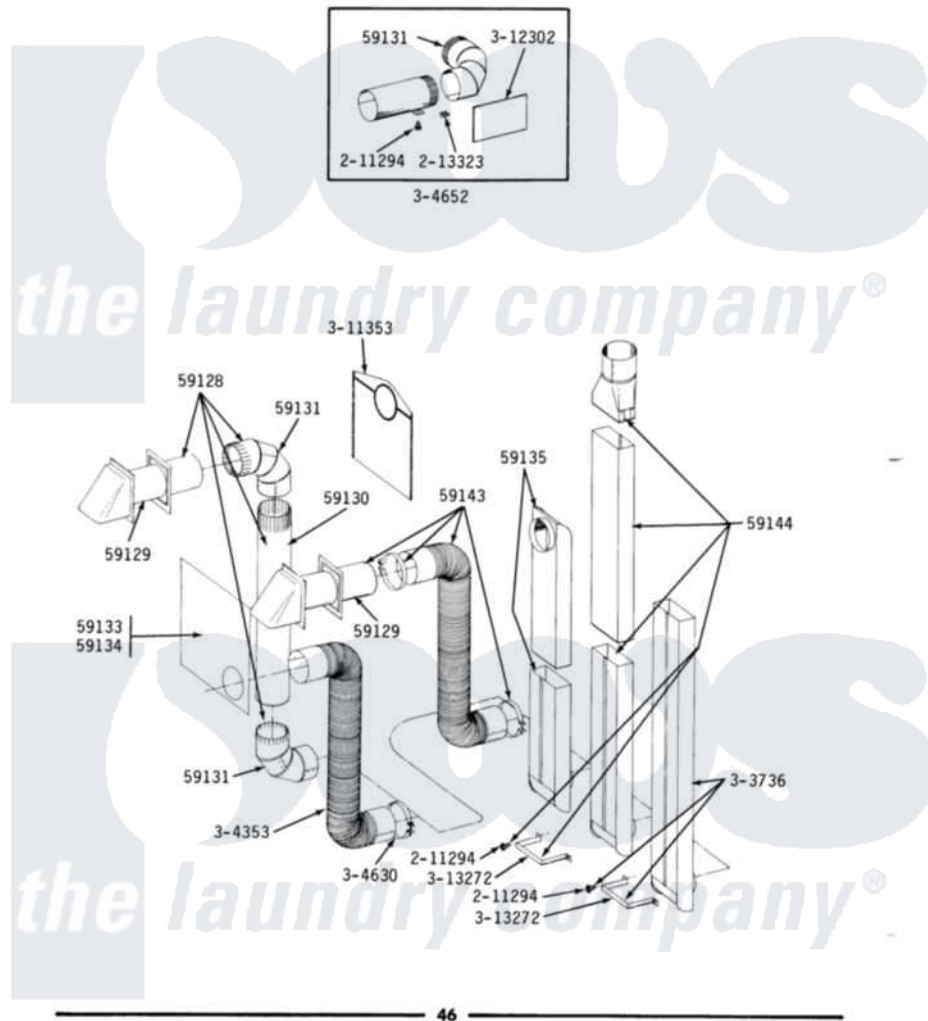

Maytag DG22CT 11 - INSTALLATION ACCESSORIES

ALL MODELS

INSTALLATION ACCESSORIES

46

Maytag [Residential Maytag DG22CT Dryer Parts](#) Parts Diagram 11 - INSTALLATION ACCESSORIES

[Click on the part number to view part](#)

Item	Original Part Number	Replaced By	Status	Part Description
001	NLA		Not Available	BLADE, SAW
002	NLA		Not Available	REPLACEMENT DRILL
003	NLA		Not Available	HOLE SAW W/DRILL BIT
004	NLA		Not Available	EXTENSION CHUCK, DRILL
005	Y059128			Standard 4" Vent Kit
006	Y059129	4396007RW		Vent Hood
007	Y059130			Pipe, Venting
008	Y059131			Elbow, Venting
009	NLA		Not Available	ALUMINUM WINDOW 4X12X18
010	Y059134			PLATE, ALUM. WINDOW (15"X20")
011	Y059135			Vent Duct Assembly
012	Y059143			Flexible Vent Kit
013	NLA		Not Available	RECTANGULAR VENT KIT
014	211294	90767		Screw, 8A X 3/8 Hex Washer Head Tapping