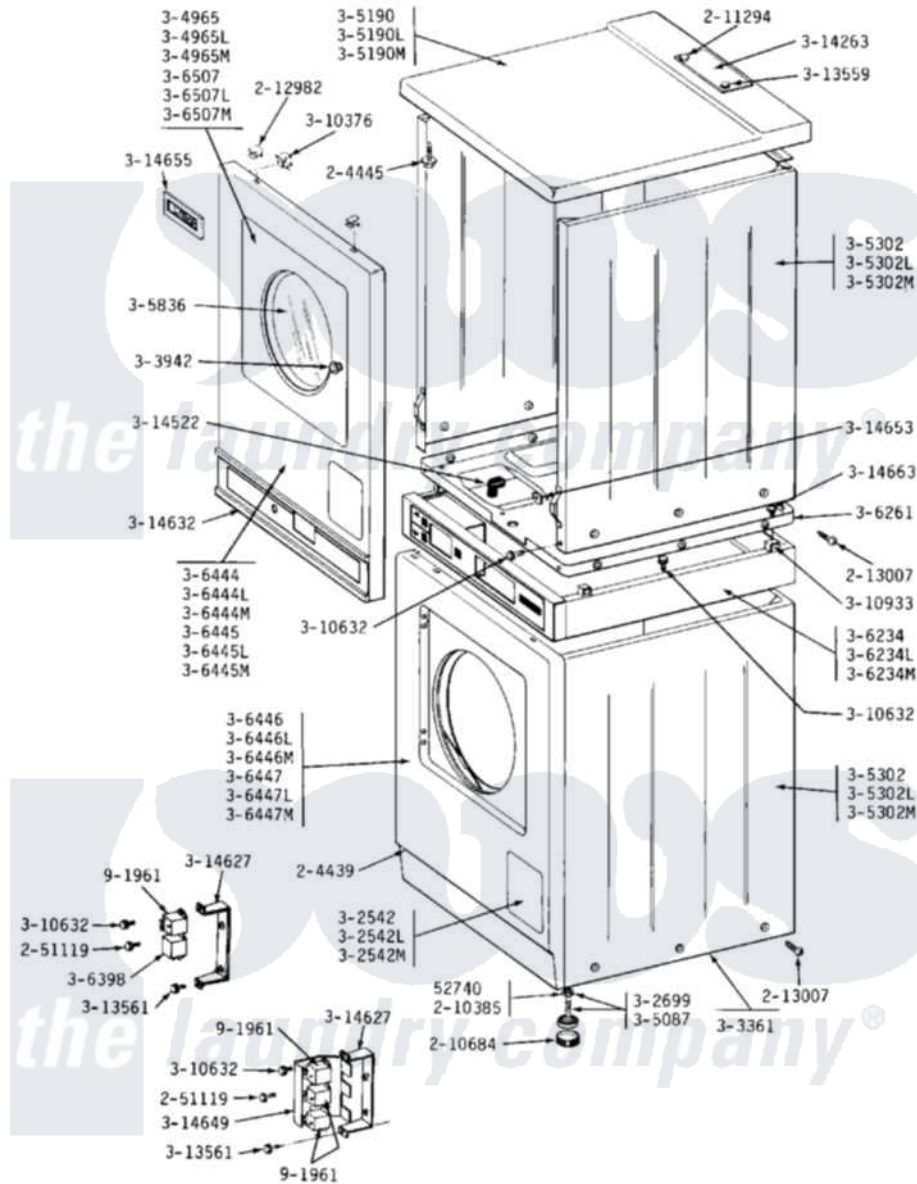

Maytag DG23CD 01 - FRONT VIEW

Maytag Residential Maytag DG23CD Dryer Parts Parts Diagram 01 - FRONT VIEW

[Click on the part number to view part](#)

Item	Original Part Number	Replaced By	Status	Part Description
001	Y052740	62739		Nut, Lock
002	204439			Screw And Fstner Assembly
003	204445			Screw And Fastener Assembly
004	210385			Lock Nut For Adjustable Leg
005	210684			Foot, Adjustable Leg
006	211294	90767		Screw, 8A X 3/8 HeX Washer Head Tapping
007	212982	22001650		Fastener, Spring
008	213007			Xfor Cabinet See Cabinet, Back
009	Y251119	3177991		Screw
010	NLA		Not Available	ACCESS DOOR (WHITE)
011	NLA		Not Available	ACCESS DOOR-ALMOND
012	NLA		Not Available	ACCESS DOOR-HARVEST WHEAT
013	Y302699	22003428		Leg, Adjustable
014	Y303361		Not Available	BASE ASSY. (UPPER & LOWER)