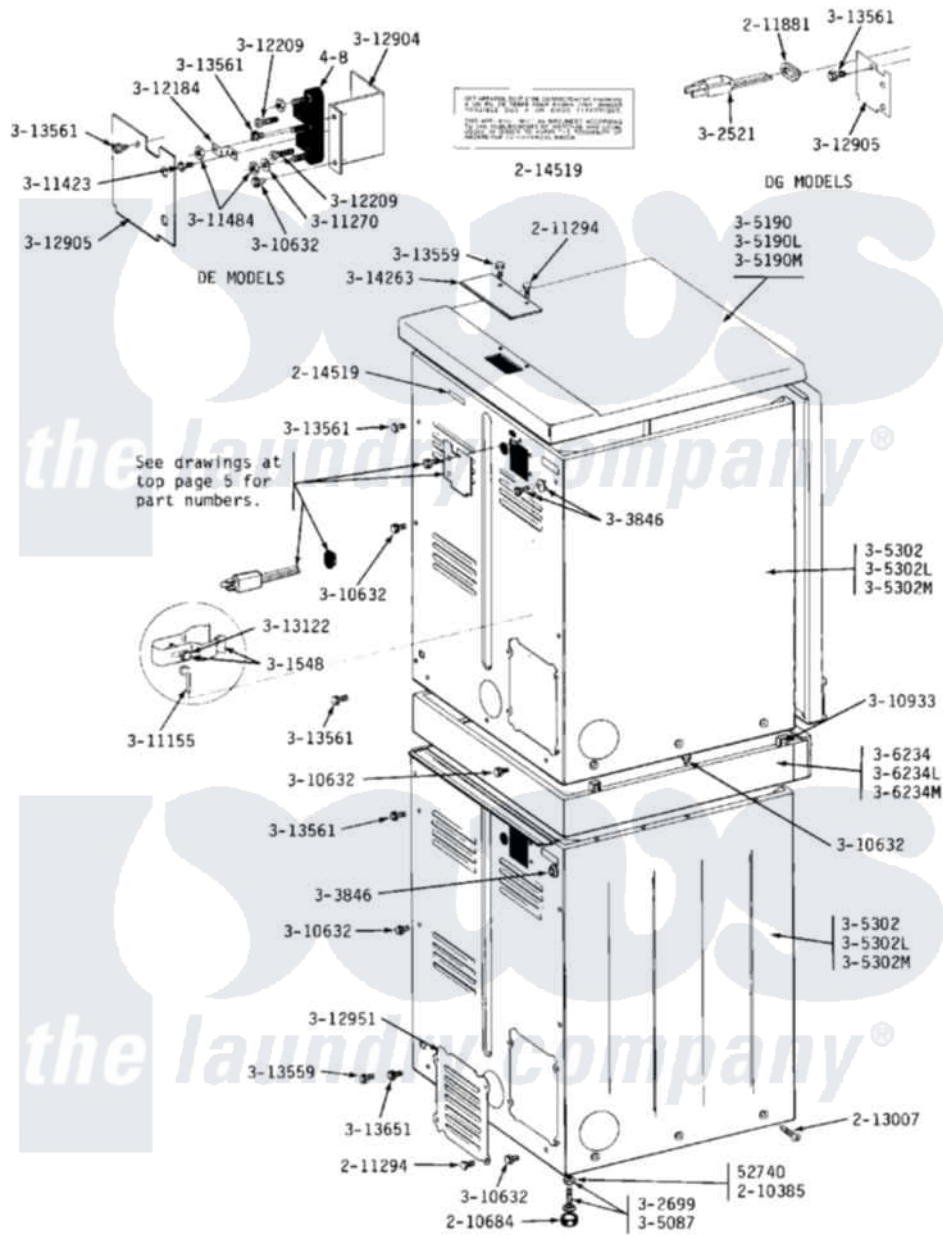

Maytag DG23CD 02 - REAR VIEW

Maytag Residential Maytag DG23CD Dryer Parts Parts Diagram 02 - REAR VIEW

Click on the part number to view part

Item	Original Part Number	Replaced By	Status	Part Description
001	Y052740	62739		Nut, Lock
002	210385			Lock Nut For Adjustable Leg
003	210684			Foot, Adjustable Leg
004	211294	90767		Screw, 8A X 3/8 HeX Washer Head Tapping
005	211881			Grommet, Cord Part Not Used-Gas Models Only
006	213007			Xfor Cabinet See Cabinet, Back
007	214519			LABEL, ELECTRICAL INSTR. PART NOT USED-GAS MODELS ONLY
008	301548			Clamp, Ground Wire
009	302521		Not Available	CORD, POWER PART NOT USED-GAS MODELS ONLY
010	Y302699	22003428		Leg, Adjustable
011	NLA		Not Available	SCREW & WASHER ASSY.
012	Y305087	22003544		Adjustable Leg W/Foot And Nut

013	Y305190	307104		Top Cover Assembly
014	NLA		Not Available	TOP COVER-ALMOND
015	NLA		Not Available	TOP COVER-HARVEST WHEAT
016	NLA		Not Available	CABINET-WHITE
017	NLA		Not Available	CABINET-ALMOND
018	NLA		Not Available	CABINET-HARVEST WHEAT
019	NLA		Not Available	COUPLING COLLAR-WHITE
021	NLA		Not Available	COUPLING COLLAR-ALMOND
022	NLA		Not Available	COUPLING COLLAR-HARV WHEAT
023	Y310632	1163839		Screw
024	310933	33002194		Nut, Speed
025	311155			Ground Wire And Clamp
026	Y311423	489483		Screw 10-32 X 1/2
027	311484	112432		Nut
028	Y312184			Strap, Grounding
029	Y312209	W10001200		Screw
031	Y312905		Not Available	COVER, TERMINAL
032	Y312951		Not Available	ACCESS COVER, BACK
033	313122			Screw - Baffle To Tumbler
034	Y313559			Screw
035	Y313561			Screw---NA
036	NLA		Not Available	TOP COVER PLATE
037	314663	214354		Screw, Top Cover To Cabnt.