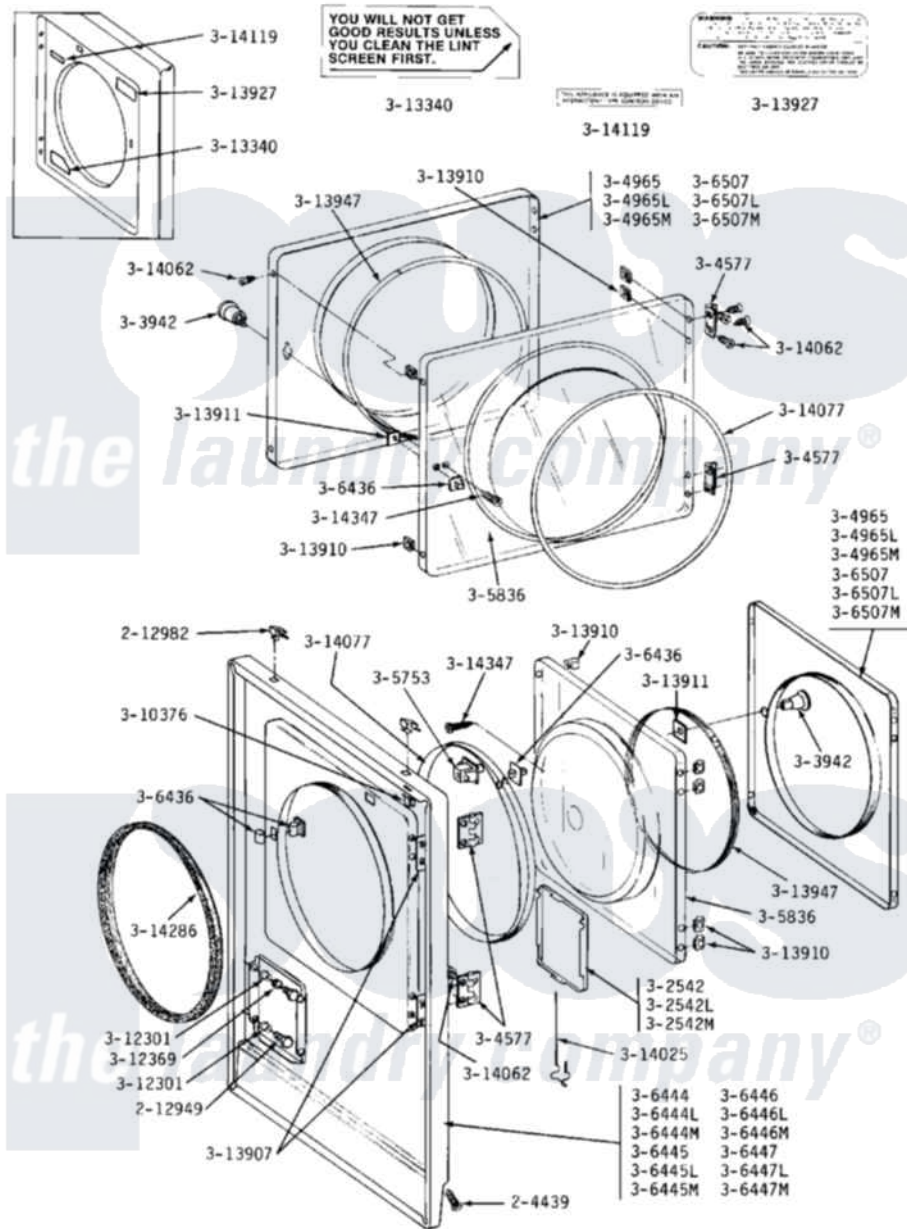

Maytag DG23CD 04 - FRONT PANEL & DOOR ASSEMBLY

Maytag Residential Maytag DG23CD Dryer Parts Parts Diagram 04 - FRONT PANEL & DOOR ASSEMBLY
 Click on the part number to view part

Item	Original Part Number	Replaced By	Status	Part Description
001	204439			Screw And Fstner Assembly
002	212949	22001866		Screw, Relay
003	212982	22001650		Fastener, Spring
004	NLA		Not Available	ACCESS DOOR (WHITE)
005	NLA		Not Available	ACCESS DOOR-ALMOND
006	NLA		Not Available	ACCESS DOOR-HARVEST WHEAT
007	NLA		Not Available	KNOB AND SCREW
008	Y304577	33001230		Hinge, Door
009	304965			Door Complete-White
010	NLA		Not Available	DOOR COMPLETE, ALMOND
011	NLA		Not Available	DOOR COMPLETE-HRV WHEAT---NA
012	Y305753	W10169313		Switch-Dor
013	NLA		Not Available	INNER DOOR WITH KNOB & SCRE
014	306436			Door Latch Kit--W

018	NLA	Not Available	FRONT PANEL-WHITE
019	NLA	Not Available	FRONT PANEL-ALMOND---NA
020	NLA	Not Available	FRONT PANEL-HARVEST WHEAT
024	Y306447	Not Available	FRONT PANEL-WHITE
025	NLA	Not Available	FRONT PANEL-ALMOND
026	NLA	Not Available	FRONT PANEL-HARVEST WHEAT
027	NLA	Not Available	DOOR PANEL-WHITE---NA
028	NLA	Not Available	DOOR PANEL-ALMOND
029	NLA	Not Available	DOOR PANEL-HARVEST WHEAT
030	Y310376		Clip, Door Switch Harness
031	NLA	Not Available	BUSHING FOR ACCESS STUD
032	312369		Sleeve, Access Panel Stud Part Not Used
033	Y313340		LABEL, LINT SCREEN INSTRUCTION
034	Y313907		Fastener, Twin
035	Y313910		Clip, Door Liner To Outer Panel
036	Y313911		Door Strike Retainer
037	Y313927		INSTRUCTION LABEL
038	Y313947		Gasket For Window
039	Y314025		Latch For Access Door
040	Y314062		Screw, Door Hinge And Panel
041	314077		Door Seal
042	NLA	Not Available	GAS IGNITION LABEL
043	314286		Seal For Front Panel
044	NLA	Not Available	SCREW FOR DOOR KNOB---NA