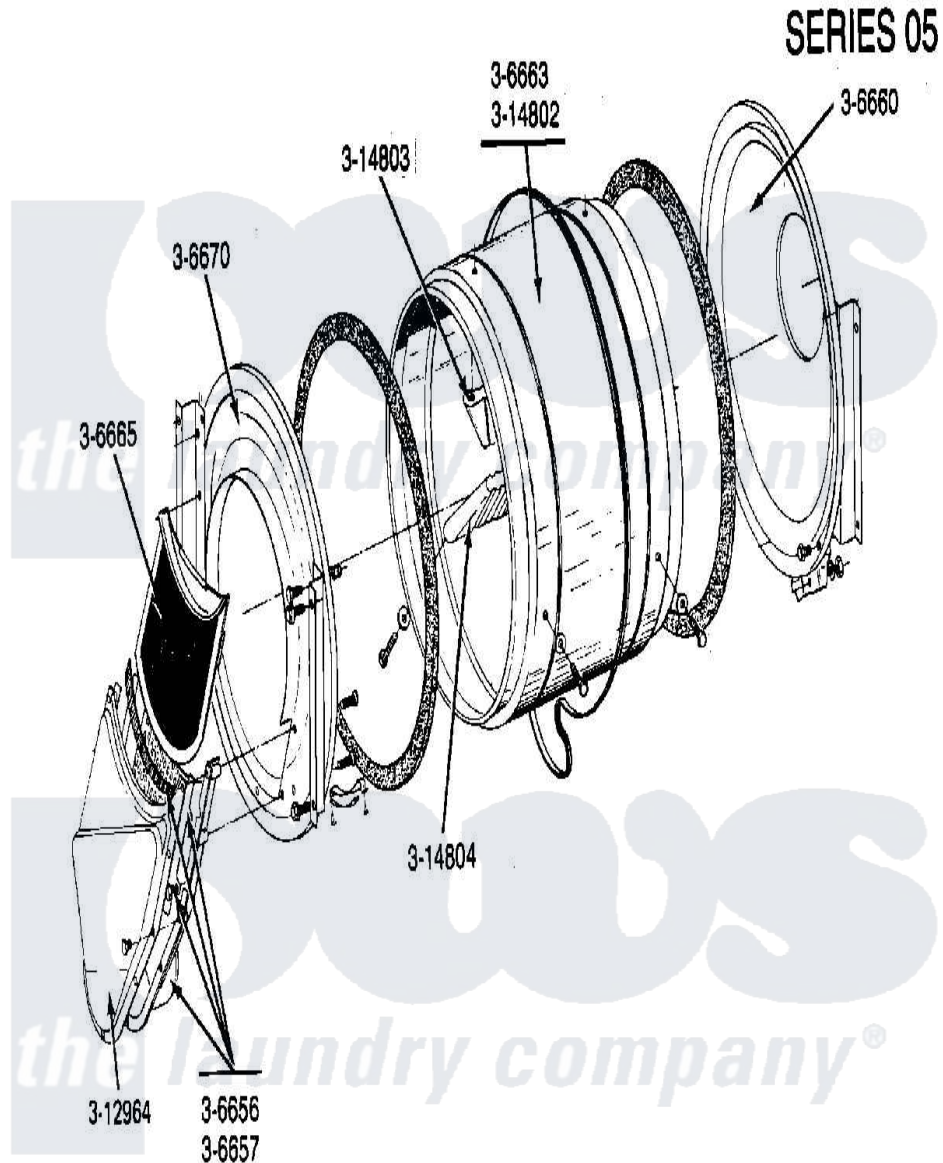

Maytag DG23CD 06 - TUMBLER (FRONT & BACK)(SERIES 05)

Maytag [Residential Maytag DG23CD Dryer Parts](#) Parts Diagram 06 - TUMBLER (FRONT & BACK)(SERIES 05)
 Click on the part number to view part

Item	Original Part Number	Replaced By	Status	Part Description
001	306656		Not Available	OUTLET DUCT & GRID ASSEMBLY
002	306657		Not Available	OUTLET DUCT & GRID
003	Y306660	33001106		Back, Tumbler
004	306663		Not Available	TUMBLER W/BAFFLES
005	Y306665	33001003		Screen, Lint
006	NLA		Not Available	TUMBLER FRONT---NA
007	314802		Not Available	TUMBLER W/OUT BAFFLES
008	314803	33001012		Baffle
009	314804	33001004		Baffle, Tall