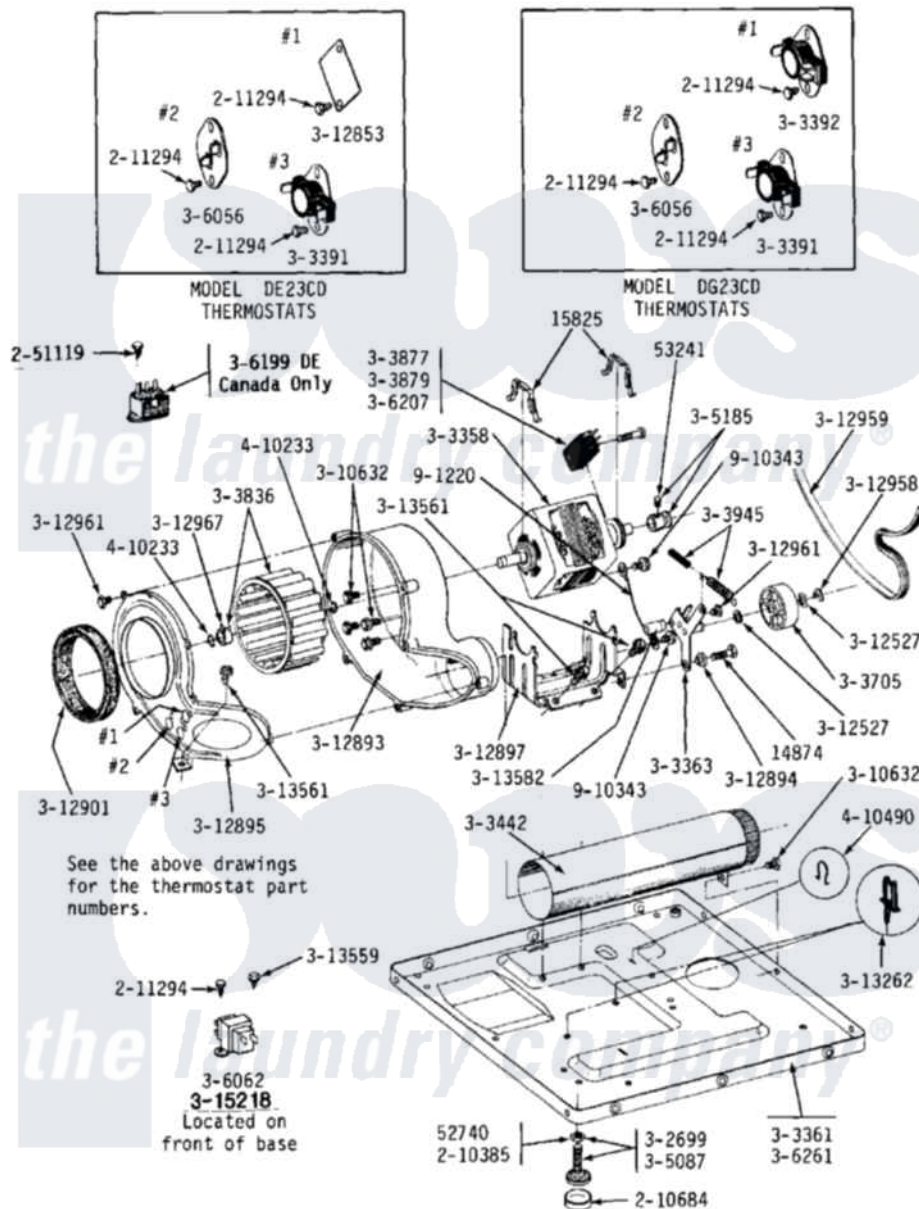

Maytag DG23CD 08 - MOTOR, BLOWER, BASE FRAME & THERMOSTATS

Maytag Residential Maytag DG23CD Dryer Parts Parts Diagram 08 - MOTOR, BLOWER, BASE FRAME & THERMOSTATS

Click on the part number to view part

Item	Original Part Number	Replaced By	Status	Part Description
001	Y251119	3177991		Screw
002	Y014874			Screw, Idler Arm And Sleeve
003	Y015825			Clip, Motor To Motor Support
004	Y052740	62739		Nut, Lock
005	Y053241			Set Screw, Motor Pulley
006	210385			Lock Nut For Adjustable Leg
007	210684			Foot, Adjustable Leg
008	211294	90767		Screw, 8A X 3/8 HeX Washer Head Tapping
009	Y302699	22003428		Leg, Adjustable
010	Y303358	W10410999		Motor-Drve
011	Y303361		Not Available	BASE ASSY. (UPPER & LOWER)
012	Y303363	6-3033630		Idler Arm
013	Y303391	33303391		Thermostat, Cycling
014	303392			Thermostat, Cycling