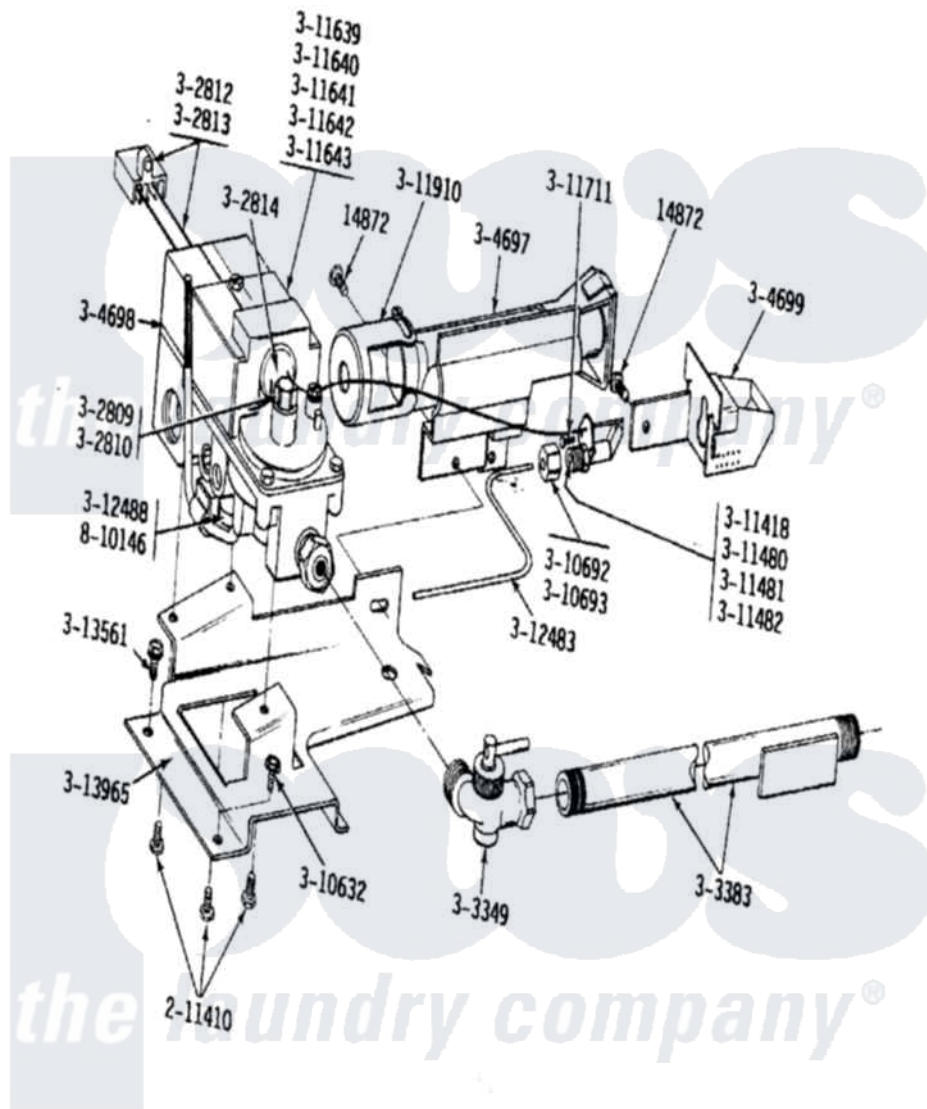

Maytag DG23CD 09 - 50HZ GAS VALVE

Maytag [Residential Maytag DG23CD Dryer Parts](#) Parts Diagram 09 - 50HZ GAS VALVE
 Click on the part number to view part

Item	Original Part Number	Replaced By	Status	Part Description
001	Y014872			Screw, Coin Meter Stop -
002	NLA		Not Available	SCREW, HEX HD No.8 X 3/8 INCH
003	NLA		Not Available	CONVERSION KIT (NAT.TO LPG)
004	301539			Conversion Kit
005	NLA		Not Available	SCREW ASSEMBLY, LEAK LIMIT
006	NLA		Not Available	SCREW ASSM - BLUE BLOCK OPE
007	Y302812			Main Burner Solenoid
008	Y302813		Not Available	MAIN BURN. SOLENOID (240-50)
009	NLA		Not Available	PILOT WITH PRESSURE SWITCH
010	Y303349			Angle Shut-Off, Gas Valve
011	Y303383	33001735		Pipe And Bracket Assembly Series 18 Not Needed Use Vavle

012	Y304697		BURNER ASSEMBLY
013	Y304698	Not Available	GAS VALVE (240-50)
014	NLA	Not Available	PILOT SHIELD ASSEMBLY
015	Y310632	1163839	Screw
016	310692	Not Available	COMPRESSION NUT
017	Y310693	Not Available	COMPRESSION SLEEVE
018	Y311418		Pilot Orifice
019	Y311480		Pilot Orifice
020	NLA	Not Available	PILOT ORIFICE (MFG.)
021	Y311482		Pilot Orifice
022	Y311639	63-3570	Burner Orifice
023	NLA	Not Available	ORIFICE FOR MAIN BURNER
024	NLA	Not Available	ORIFICE FOR MAIN BURNER
025	NLA	Not Available	ORIFICE, MAIN BURNER (MFG)
026	NLA	Not Available	ORIFICE FOR MAIN BURNER
027	Y311711		Screw, Fuse Block
028	NLA	Not Available	AIR SHUTTER
029	Y312483		PILOT TUBE
030	NLA	Not Available	GASKET FOR PILOT
031	Y313561		Screw---NA
032	NLA	Not Available	GAS CONTROL BRACKET
033	NLA	Not Available	GAS BURNER INSTRUCT LABEL
034	NLA	Not Available	SCREW