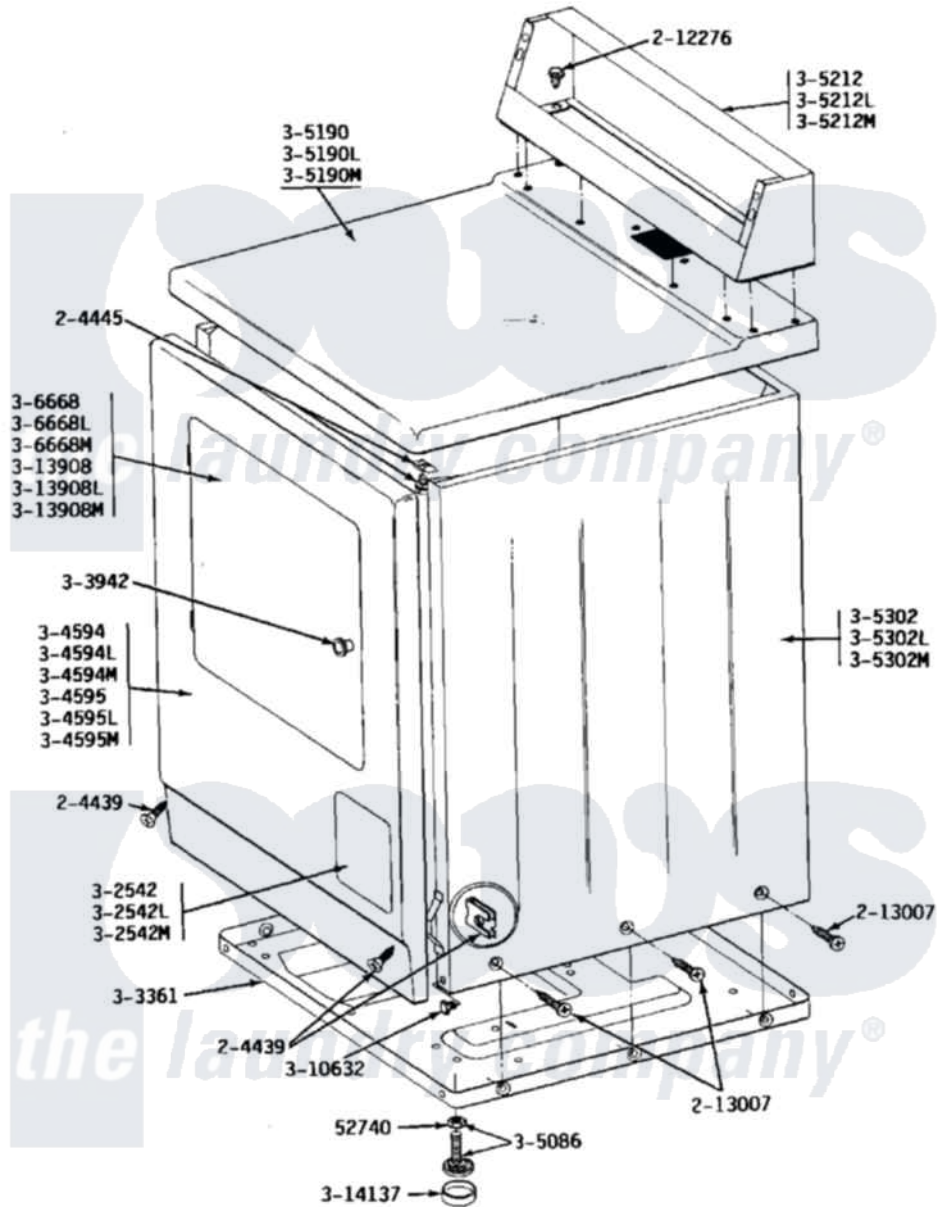

# Maytag DG24CA 01 - FRONT VIEW

Maytag [Residential Maytag DG24CA Dryer Parts](#) Parts Diagram 01 - FRONT VIEW  
 Click on the part number to view part

Item	Original Part Number	Replaced By	Status	Part Description
001	Y052740	<a href="#">62739</a>		Nut, Lock
002	<a href="#">204439</a>			Screw And Fstner Assembly
003	<a href="#">204445</a>			Screw And Fastener Assembly
004	212276	<a href="#">W10116760</a>		Screw
005	<a href="#">213007</a>			Xfor Cabinet See Cabinet, Back
006	NLA		Not Available	ACCESS DOOR (WHITE)
007	NLA		Not Available	ACCESS DOOR-ALMOND
008	NLA		Not Available	ACCESS DOOR-HARVEST WHEAT
009	Y303361		Not Available	BASE ASSY. (UPPER & LOWER)
010	NLA		Not Available	KNOB AND SCREW
011	NLA		Not Available	FRONT PANEL-WHITE
012	NLA		Not Available	FRONT PANEL-ALMOND
013	NLA		Not Available	FRONT PANEL-HARVEST WHEAT
017	<a href="#">Y305086</a>			Adjustable Leg And Nut

018	Y305190	<a href="#">307104</a>	Top Cover Assembly
019	NLA	Not Available	TOP COVER-ALMOND
020	NLA	Not Available	TOP COVER-HARVEST WHEAT
021	NLA	Not Available	CONSOLE-WHITE
022	NLA	Not Available	CONSOLE-ALMOND
023	NLA	Not Available	CONSOLE-HARVEST WHEAT
024	NLA	Not Available	CABINET-WHITE
025	NLA	Not Available	CABINET-ALMOND
026	NLA	Not Available	CABINET-HARVEST WHEAT
027	Y306668		DOOR (WHT)
028	NLA	Not Available	DOOR-ALMOND
029	NLA	Not Available	DOOR-HARVEST WHEAT
030	Y310632	<a href="#">1163839</a>	Screw
031	Y313908		DOOR PANEL-WHITE
032	NLA	Not Available	DOOR PANEL-ALMOND
033	NLA	Not Available	DOOR PANEL-HARVEST WHEAT
034	<a href="#">Y314137</a>		Foot, Rubber