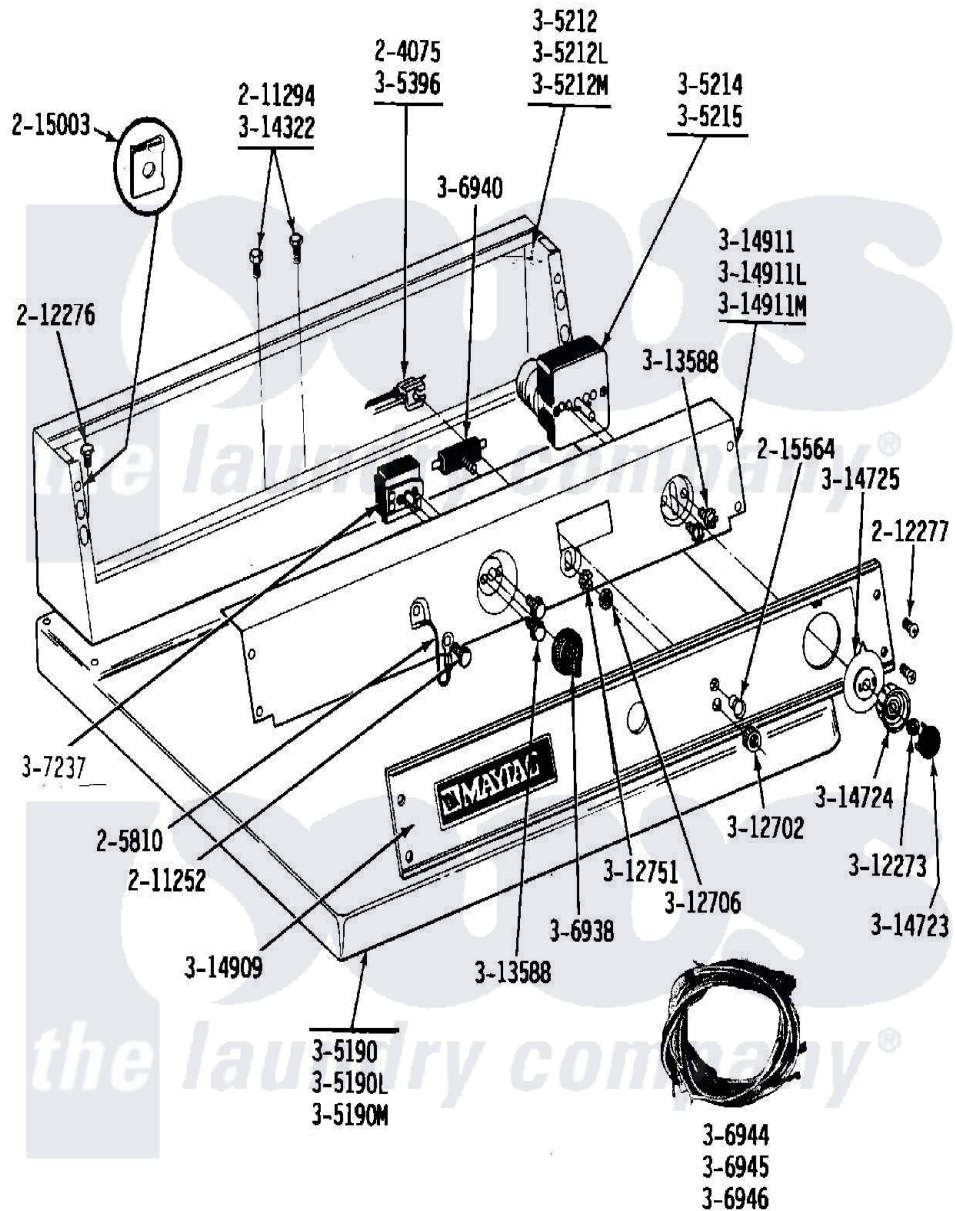

Maytag DG24CA 02 - CA CONTROL PANEL

Maytag [Residential Maytag DG24CA Dryer Parts](#) Parts Diagram 02 - CA CONTROL PANEL
 Click on the part number to view part

Item	Original Part Number	Replaced By	Status	Part Description
001	204075		Not Available	PILOT LAMP (DG MODELS ONLY)
002	205810			Wire, Ground
003	211252			Screw, Ground Wire
004	211294	90767		Screw, 8A X 3/8 HeX Washer Head Tapping
005	212276	W10116760		Screw
006	212277			Screw, No.8 X 1/2 Inch
007	215003			Fastener, Panel And Bracket
008	215564			Lens, Indicator Light
009	Y305190	307104		Top Cover Assembly
010	NLA		Not Available	TOP COVER-ALMOND
011	NLA		Not Available	TOP COVER-HARVEST WHEAT
012	NLA		Not Available	CONSOLE-WHITE
013	NLA		Not Available	CONSOLE-ALMOND
014	NLA		Not Available	CONSOLE-HARVEST WHEAT

015	305214		Timer
016	305215	305214	Timer
018	306938		Knob, Selector Switch
019	307237	W10327105	Switch, Cycle Selection
020	306940	W10149462	Switch, Push-To-Start
023	NLA	Not Available	MAIN WIRE HARNESS - DG
024	312273		Nut, Control Knob
025	Y312702		Knurled Nut, Start Switch
026	Y312706	422617	Nut
027	312751		Lockwasher, Start Switch
028	Y313588	488234	Screw 8-32 X 1/4
029	Y314322	211251	Screw, Transformer
030	314723	W10133501	Cap, Knob
031	314724		Knob For Timer
032	314725	33001500	Dial, Timer Indicator
033	314909	33001021	Panel, Control
034	NLA	Not Available	BACK-UP PLATE (WHITE)
035	NLA	Not Available	BACK UP PLATE-ALMOND
036	NLA	Not Available	BACK UP PLATE-HARVEST WHEAT