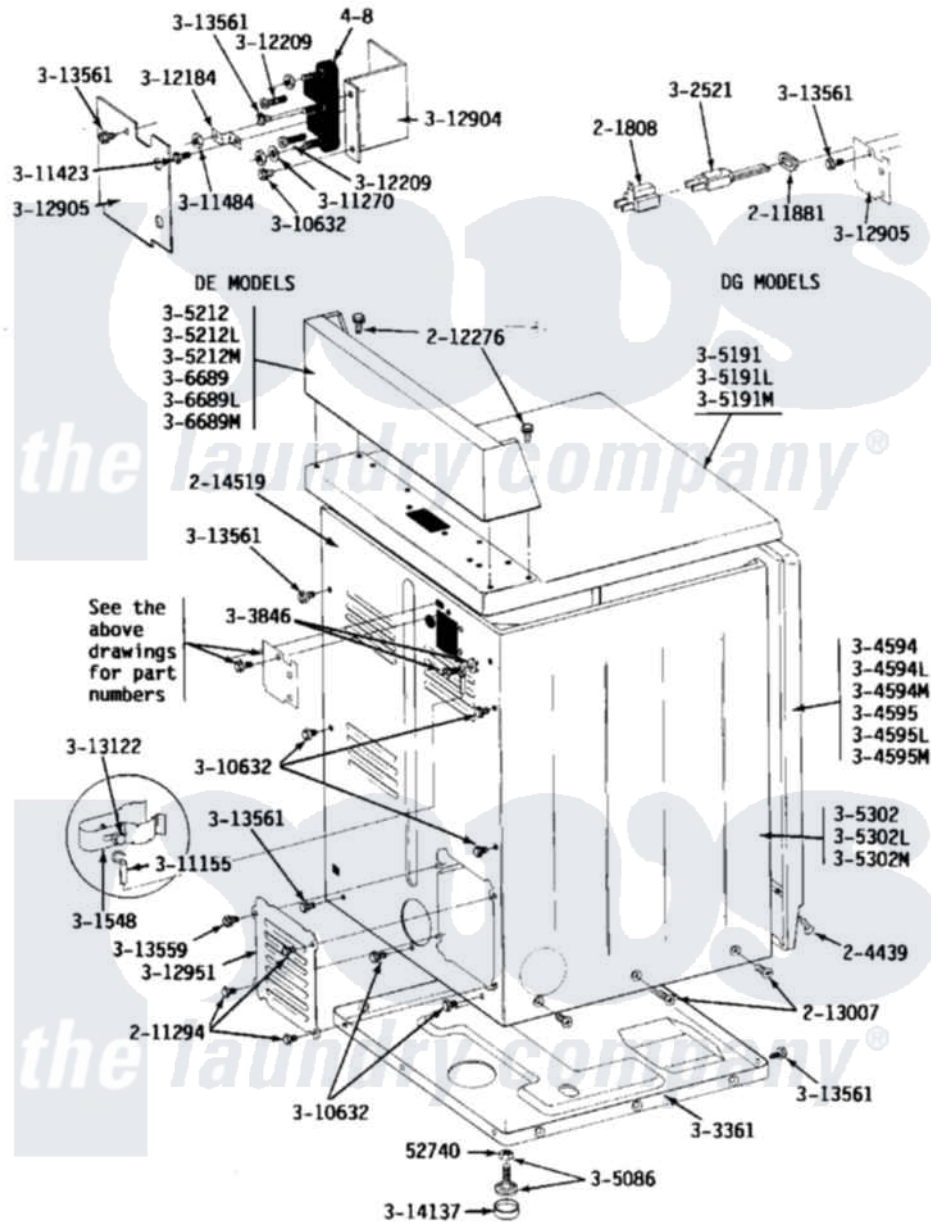

Maytag DG24CA 03 - REAR VIEW

Maytag Residential Maytag DG24CA Dryer Parts Parts Diagram 03 - REAR VIEW
 Click on the part number to view part

Item	Original Part Number	Replaced By	Status	Part Description
001	Y052740	62739		Nut, Lock
002	Y201808			Converter
003	204439			Screw And Fstner Assembly
004	211294	90767		Screw, 8A X 3/8 HeX Washer Head Tapping
005	211881			Grommet, Cord Part Not Used-Gas Models Only
006	212276	W10116760		Screw
007	213007			Xfor Cabinet See Cabinet, Back
008	214519			LABEL, ELECTRICAL INSTR. PART NOT USED-GAS MODELS ONLY
009	301548			Clamp, Ground Wire
010	302521		Not Available	CORD, POWER PART NOT USED-GAS MODELS ONLY
011	Y303361		Not Available	BASE ASSY. (UPPER & LOWER)
012	NLA		Not Available	SCREW & WASHER ASSY.

013	NLA	Not Available	FRONT PANEL-WHITE
014	NLA	Not Available	FRONT PANEL-ALMOND
015	NLA	Not Available	FRONT PANEL-HARVEST WHEAT
019	Y305086		Adjustable Leg And Nut
021	Y305191	Not Available	TOP COVER-WHITE
022	NLA	Not Available	TOP COVER-ALMOND
023	NLA	Not Available	TOP COVER-HARVEST WHEAT
024	NLA	Not Available	CONSOLE-WHITE
025	NLA	Not Available	CONSOLE-ALMOND
026	NLA	Not Available	CONSOLE-HARVEST WHEAT
027	NLA	Not Available	CABINET-WHITE
028	NLA	Not Available	CABINET-ALMOND
029	NLA	Not Available	CABINET-HARVEST WHEAT
030	NLA	Not Available	CONTROL COVER (WHT)
031	NLA	Not Available	CONTROL COVER ASSY---NA
032	NLA	Not Available	CONTROL COVER ASSY
034	311155		Ground Wire And Clamp
041	Y312905	Not Available	COVER, TERMINAL
042	Y312951	Not Available	ACCESS COVER, BACK
043	313122		Screw - Baffle To Tumbler
044	Y313559		Screw