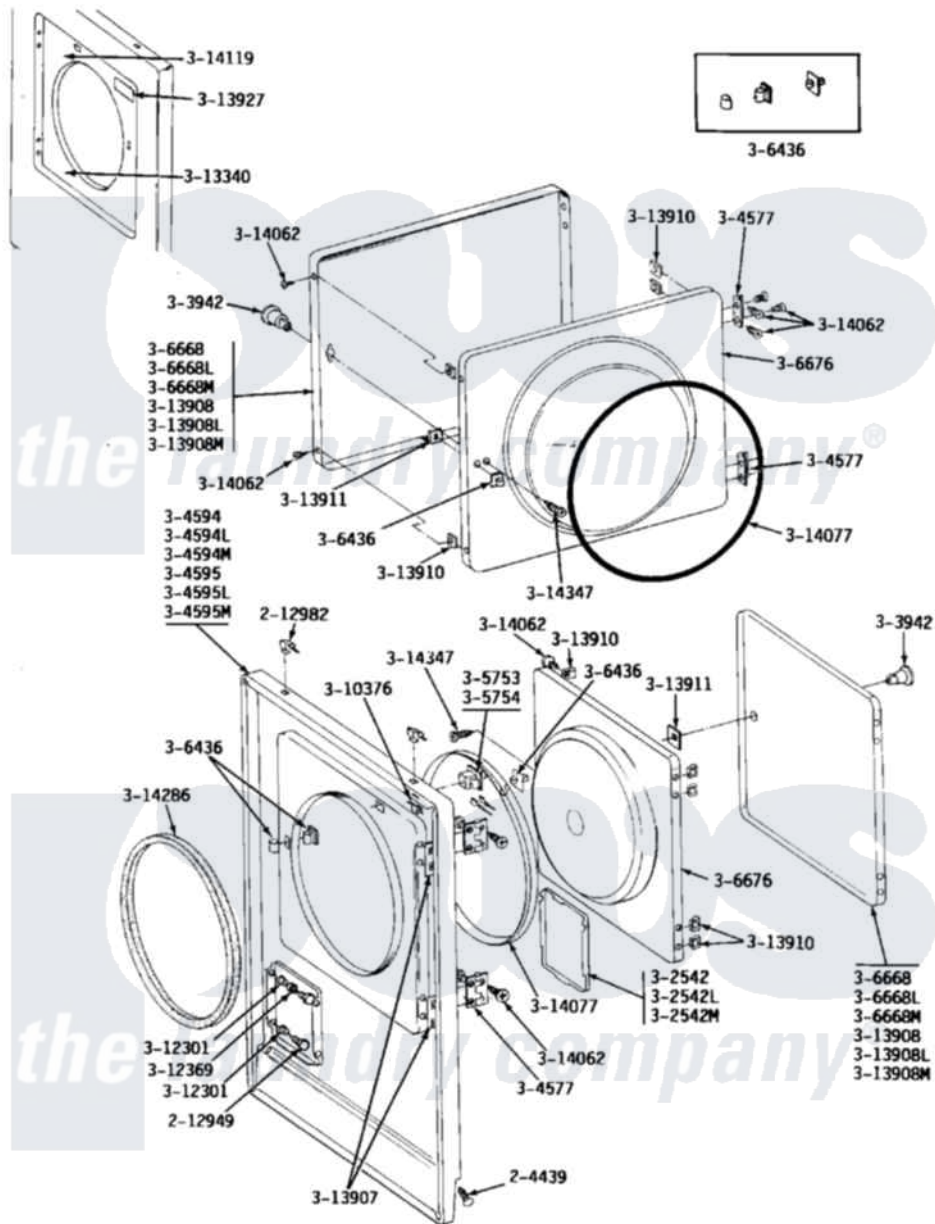

Maytag DG24CA 04 - FRONT PANEL\DOOR ASSY.

Maytag Residential Maytag DG24CA Dryer Parts Parts Diagram 04 - FRONT PANEL\DOOR ASSY.
 Click on the part number to view part

Item	Original Part Number	Replaced By	Status	Part Description
001	204439			Screw And Fstner Assembly
002	212949	22001866		Screw, Relay
003	212982	22001650		Fastener, Spring
004	NLA		Not Available	ACCESS DOOR (WHITE)
005	NLA		Not Available	ACCESS DOOR-ALMOND
006	NLA		Not Available	ACCESS DOOR-HARVEST WHEAT
007	NLA		Not Available	KNOB AND SCREW
008	NLA		Not Available	FRONT PANEL-WHITE
009	NLA		Not Available	FRONT PANEL-ALMOND
010	NLA		Not Available	FRONT PANEL-HARVEST WHEAT
011	Y304577	33001230		Hinge, Door
012	Y305753	W10169313		Switch-Dor
013	Y305754	W10169313		Switch-Dor
014	306436			Door Latch Kit--W
015	Y306668			DOOR (WHT)

016	NLA	Not Available	DOOR-ALMOND
017	NLA	Not Available	DOOR-HARVEST WHEAT
018	NLA	Not Available	INNER DOOR WITH KNOB
019	Y310376		Clip, Door Switch Harness
020	NLA	Not Available	BUSHING FOR ACCESS STUD
021	312369		Sleeve, Access Panel Stud Part Not Used
022	Y313340		LABEL, LINT SCREEN INSTRUCTION
023	Y313907		Fastener, Twin
024	Y313908		DOOR PANEL-WHITE
025	NLA	Not Available	DOOR PANEL-ALMOND
026	NLA	Not Available	DOOR PANEL-HARVEST WHEAT
027	Y313910		Clip, Door Liner To Outer Panel
028	Y313911		Door Strike Retainer
029	Y313927		INSTRUCTION LABEL
030	Y314062		Screw, Door Hinge And Panel
031	314077		Door Seal
032	NLA	Not Available	GAS IGNITION LABEL
033	314286		Seal For Front Panel
034	NLA	Not Available	SCREW FOR DOOR KNOB----NA