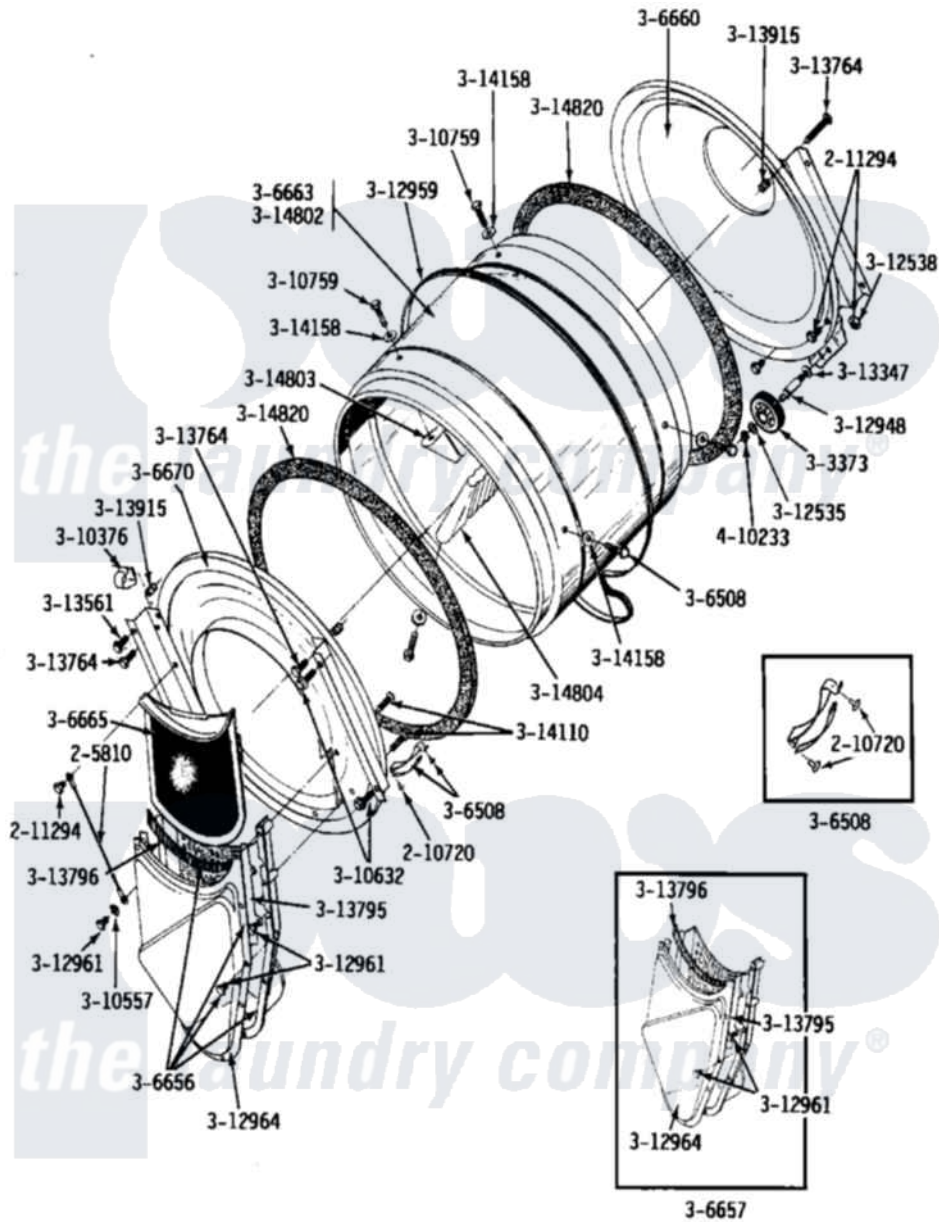

Maytag DG24CA 05 - LINT SCREEN, TUMBLER (FRONT & BACK)

Maytag Residential Maytag DG24CA Dryer Parts Parts Diagram 05 - LINT SCREEN, TUMBLER (FRONT & BACK)
 Click on the part number to view part

Item	Original Part Number	Replaced By	Status	Part Description
001	205810			Wire, Ground
002	210720			Rivet, Bearing To Tumbler Frnt
003	211294	90767		Screw, 8A X 3/8 HeX Washer Head Tapping
004	Y303373	12001541		Drum Roller/Washer Assembly--W
005	306508			Tumbler Bearing Kit ----W
006	306656		Not Available	OUTLET DUCT & GRID ASSEMBLY
007	306657		Not Available	OUTLET DUCT & GRID
008	Y306660	33001106		Back, Tumbler
009	306663		Not Available	TUMBLER W/BAFFLES
010	Y306665	33001003		Screen, Lint
011	NLA		Not Available	TUMBLER FRONT----NA
012	Y310376			Clip, Door Switch Harness
013	310557			Washer
014	Y310632	1163839		Screw

015	Y310759		Screw, Tumbler Baffles
016	312535		Washer, Vault Mounting Brk.
017	312538	33001443	Nut, Hex
018	Y312948	6-3129480	Shaft- Tumbler
019	Y312959		Poly "V" Belt For Tumbler
020	Y312961	W10116751	Screw
021	Y312964	Not Available	OUTLET DUCT - OUTER HALF
022	Y313347	312535	Washer, Vault Mounting Brk.
023	Y313561		Screw----NA
024	NLA	Not Available	SCREW
025	Y313795		Guide For Lint Screen
026	Y313796		Lint Seal
027	NLA	Not Available	COVER, THREAD
028	Y314110	33002917	Screw, No.10-16
029	314158		Washer, Baffle To Tumbler
030	314802	Not Available	TUMBLER W/OUT BAFFLES
031	314803	33001012	Baffle
032	314803	33001012	Baffle
033	314804	33001004	Baffle, Tall
034	314820		Seal, Tumbler
035	410233	9703438	Ring-Retrn