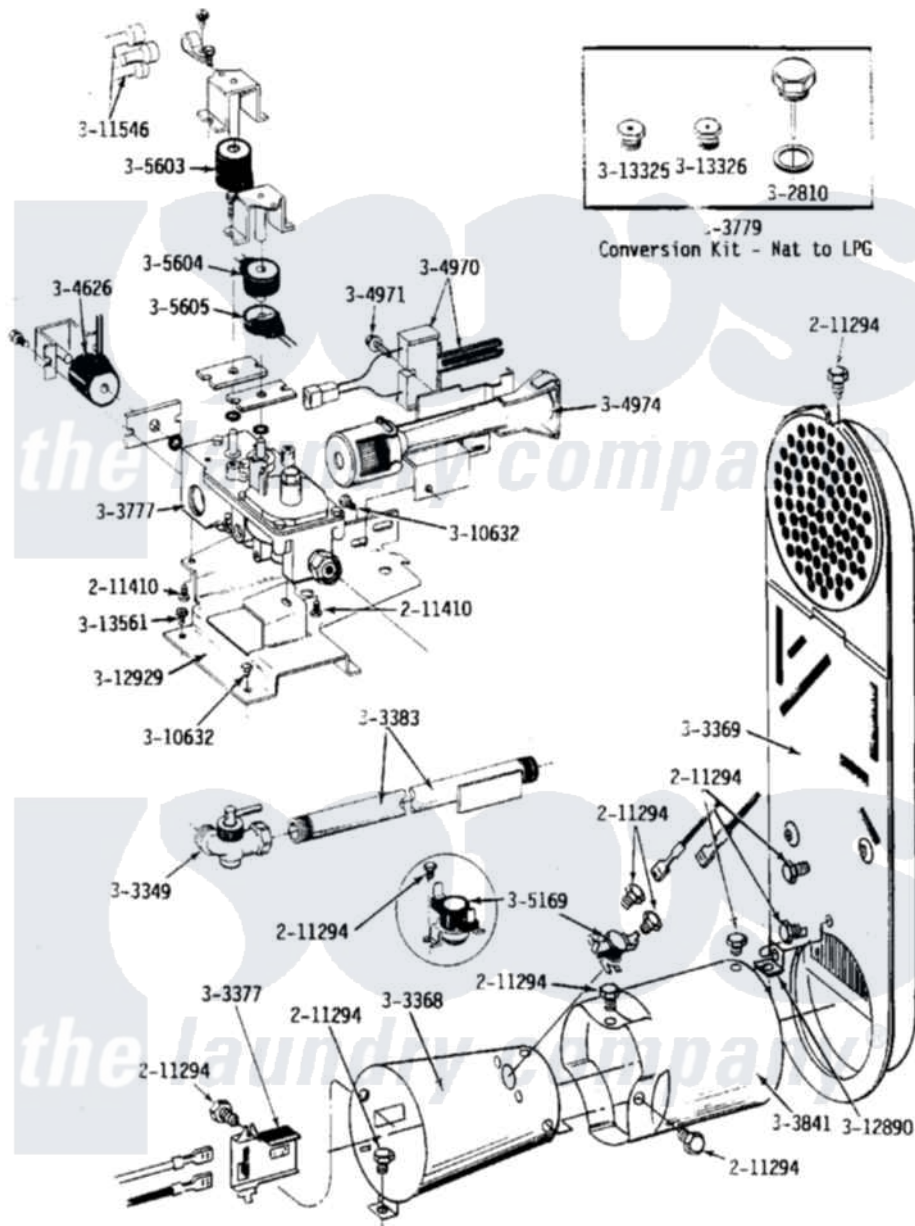

Maytag DG24CA 06 - INLET DUCT, GAS VALVE, CONE & EXTENSION

Maytag Residential Maytag DG24CA Dryer Parts Parts Diagram 06 - INLET DUCT, GAS VALVE, CONE & EXTENSION
 Click on the part number to view part

Item	Original Part Number	Replaced By	Status	Part Description
001	211294	90767		Screw, 8A X 3/8 HeX Washer Head Tapping
002	NLA		Not Available	SCREW, HEX HD No.8 X 3/8 INCH
003	NLA		Not Available	SCREW ASSM - BLUE BLOCK OPE
004	Y303349			Angle Shut-Off, Gas Valve
005	Y303368			Cone, Combustion
006	Y303369			Inlet Duct Assembly
007	Y303377	338906		Radiant, Sensor
008	Y303383	33001735		Pipe And Bracket Assembly Series 18 Not Needed Use Vavle
009	Y303777	W10116794		Gas Valve
010	Y303779			Conversion Kit
011	Y303841			Cone, Extension
012	Y304626			Side Coil
013	304970	4391996		Ignitor

014	304971		Screw Note: Screw, Igniter
015	304974	33002793	Burner Assembly
016	305169		Thermostat, Hi-Limit Gas
017	305603		Secondary Coil
018	305604		Holding Coil
019	305605		Booster Coil
020	NLA	Not Available	ORIFICE KIT, NAT (HIGH ALT.)
021	NLA	Not Available	ORIFICE KIT, LP (HIGH ALT.)
022	Y310632	1163839	Screw
023	311546	911445	Wire Connector
024	Y312890		Retainer, Heater Chamber
025	312929		Gas Valve Bracket
026	NLA	Not Available	MAIN BURNER ORIFICE - LPG
027	NLA	Not Available	INTERNAL ORIFICE - LPG
028	Y313561		Screw---NA