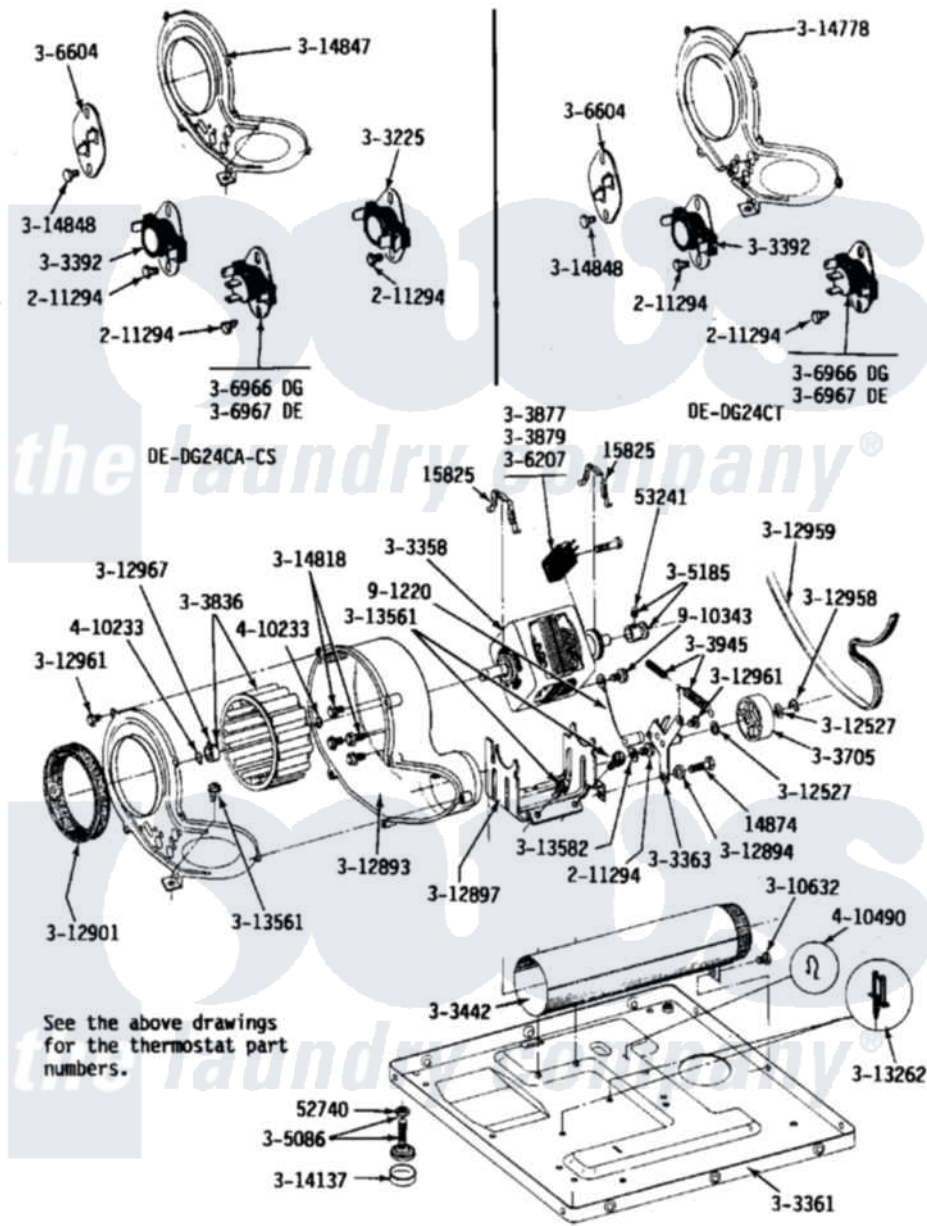

Maytag DG24CA 07 - MOTOR, BLOWER, BASE FRAME & THERMOSTATS

Maytag Residential Maytag DG24CA Dryer Parts Parts Diagram 07 - MOTOR, BLOWER, BASE FRAME & THERMOSTATS

[Click on the part number to view part](#)

Item	Original Part Number	Replaced By	Status	Part Description
001	Y014874			Screw, Idler Arm And Sleeve
002	Y015825			Clip, Motor To Motor Support
003	Y052740	62739		Nut, Lock
004	Y053241			Set Screw, Motor Pulley
005	211294	90767		Screw, 8A X 3/8 HeX Washer Head Tapping
006	Y303225			Thermostat, Permanent Press
007	Y303358	W10410999		Motor-Drive
008	Y303361		Not Available	BASE ASSY. (UPPER & LOWER)
009	Y303363	6-3033630		Idler Arm
010	303392			Thermostat, Cycling
011	Y303442			EXHAUST DUCT ASSEMBLY
012	Y303705	6-3037050		Pulley- ID
013	Y303836			Blower Wheel Assembly And Clamp
				SWITCH, MOTOR EXTERNAL

014	Y303877		Not Available	START No.303358-2, No.303358-4, 303358-7
015	Y303879			Switch, Motor External Start
016	Y303945			IDLER SPRING ASSY. W/PLUG
017	Y305086			Adjustable Leg And Nut
018	Y305185	6-3051850		Pulley- MO
019	NLA		Not Available	SWITCH, MOTOR START- PROD.
020	NLA		Not Available	WIRE
021	306604			Cut-Off, Thermal Part Not Used
024	Y310632	1163839		Screw
025	Y312527			Washer, Idler Shaft
026	Y312893			Housing, Blower
027	Y312894	315772		Sleeve, Idler Arm
028	NLA		Not Available	SUPPORT, MOTOR
029	Y312901			Seal, Housing Cover
030	312958	354987		Ring, Retaining
031	Y312959			Poly "V" Belt For Tumbler
032	Y312961	W10116751		Screw
033	312967			Clamp, Blower Housing
034	Y313262	W10116752		Retainer-
035	Y313561			Screw----NA
036	Y313582	W10116756		Spacer
037	Y314137			Foot, Rubber
038	314818	1163839		Screw
039	314847			COVER, BLOWER HOUSING
041	410233	9703438		Ring-Retrn
042	901220			Ground Wire
043	910343	488234		Screw 8-32 X 1/4