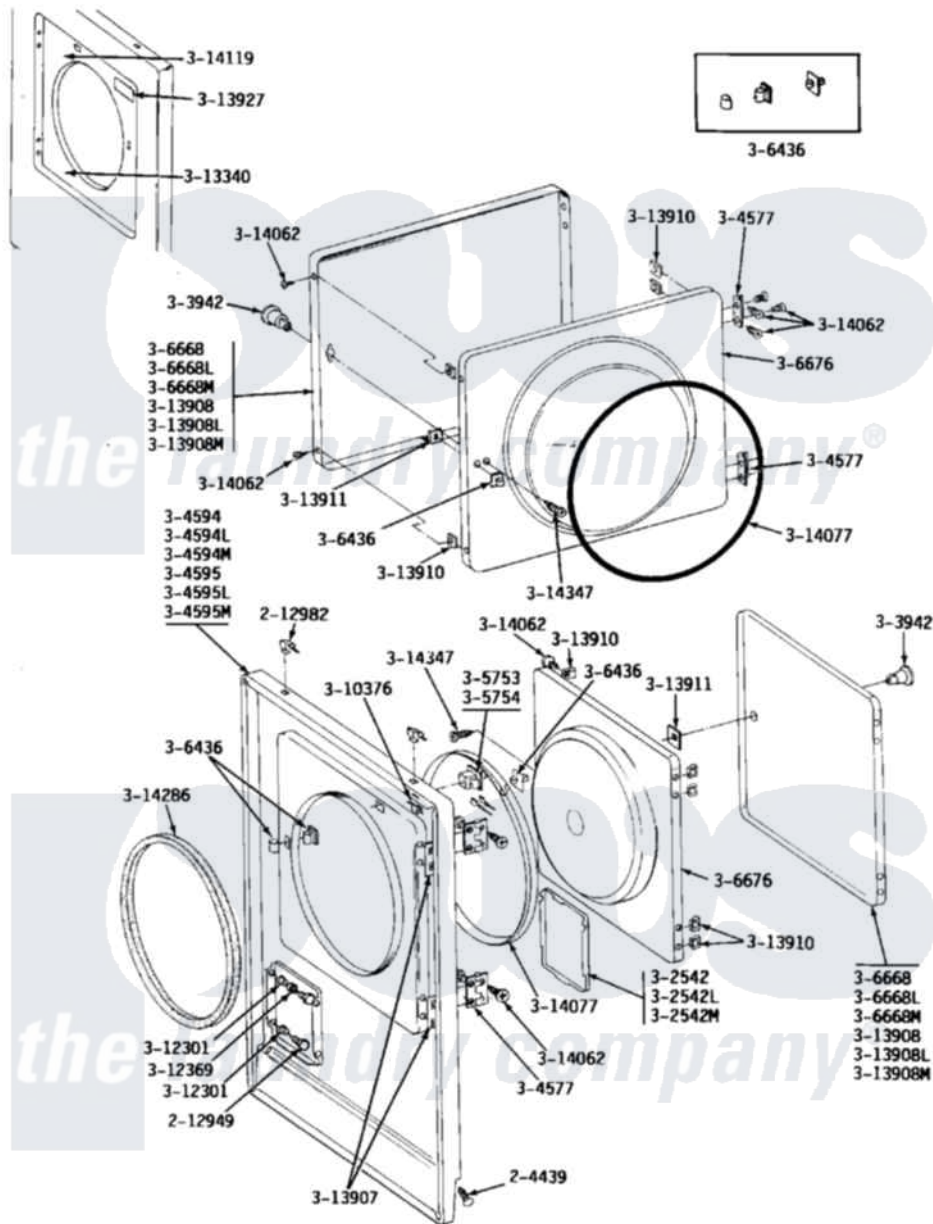

# Maytag DG24CM 04 - FRONT PANEL & DOOR ASSEMBLY

Maytag Residential Maytag DG24CM Dryer Parts Parts Diagram 04 - FRONT PANEL & DOOR ASSEMBLY  
 Click on the part number to view part

Item	Original Part Number	Replaced By	Status	Part Description
001	<a href="#">204439</a>			Screw And Fstner Assembly
002	212949	<a href="#">22001866</a>		Screw, Relay
003	212982	<a href="#">22001650</a>		Fastener, Spring
004	NLA		Not Available	ACCESS DOOR (WHITE)
005	NLA		Not Available	ACCESS DOOR-ALMOND
006	NLA		Not Available	ACCESS DOOR-HARVEST WHEAT
007	NLA		Not Available	KNOB AND SCREW
008	NLA		Not Available	FRONT PANEL-WHITE
009	NLA		Not Available	FRONT PANEL-ALMOND
010	NLA		Not Available	FRONT PANEL-HARVEST WHEAT
011	NLA		Not Available	FRONT PANEL-HARVEST WHEAT
"	Y304577	<a href="#">33001230</a>		Hinge, Door
012	Y305753	<a href="#">W10169313</a>		Switch-Dor
013	<a href="#">306436</a>			Door Latch Kit--W

014	Y306668		DOOR (WHT)
015	NLA	Not Available	DOOR-ALMOND
016	NLA	Not Available	DOOR-HARVEST WHEAT
017	NLA	Not Available	INNER DOOR WITH KNOB
018	<a href="#">Y310376</a>		Clip, Door Switch Harness
019	NLA	Not Available	BUSHING FOR ACCESS STUD
020	<a href="#">312369</a>		Sleeve, Access Panel Stud Part Not Used
021	Y313340		LABEL, LINT SCREEN INSTRUCTION
022	<a href="#">Y313907</a>		Fastener, Twin
023	Y313908		DOOR PANEL-WHITE
024	NLA	Not Available	DOOR PANEL-ALMOND
025	NLA	Not Available	DOOR PANEL-HARVEST WHEAT
026	<a href="#">Y313910</a>		Clip, Door Liner To Outer Panel
027	<a href="#">Y313911</a>		Door Strike Retainer
028	Y313927		INSTRUCTION LABEL
029	<a href="#">Y314062</a>		Screw, Door Hinge And Panel
030	<a href="#">314077</a>		Door Seal
031	NLA	Not Available	GAS IGNITION LABEL
032	<a href="#">314286</a>		Seal For Front Panel
033	NLA	Not Available	SCREW FOR DOOR KNOB----NA