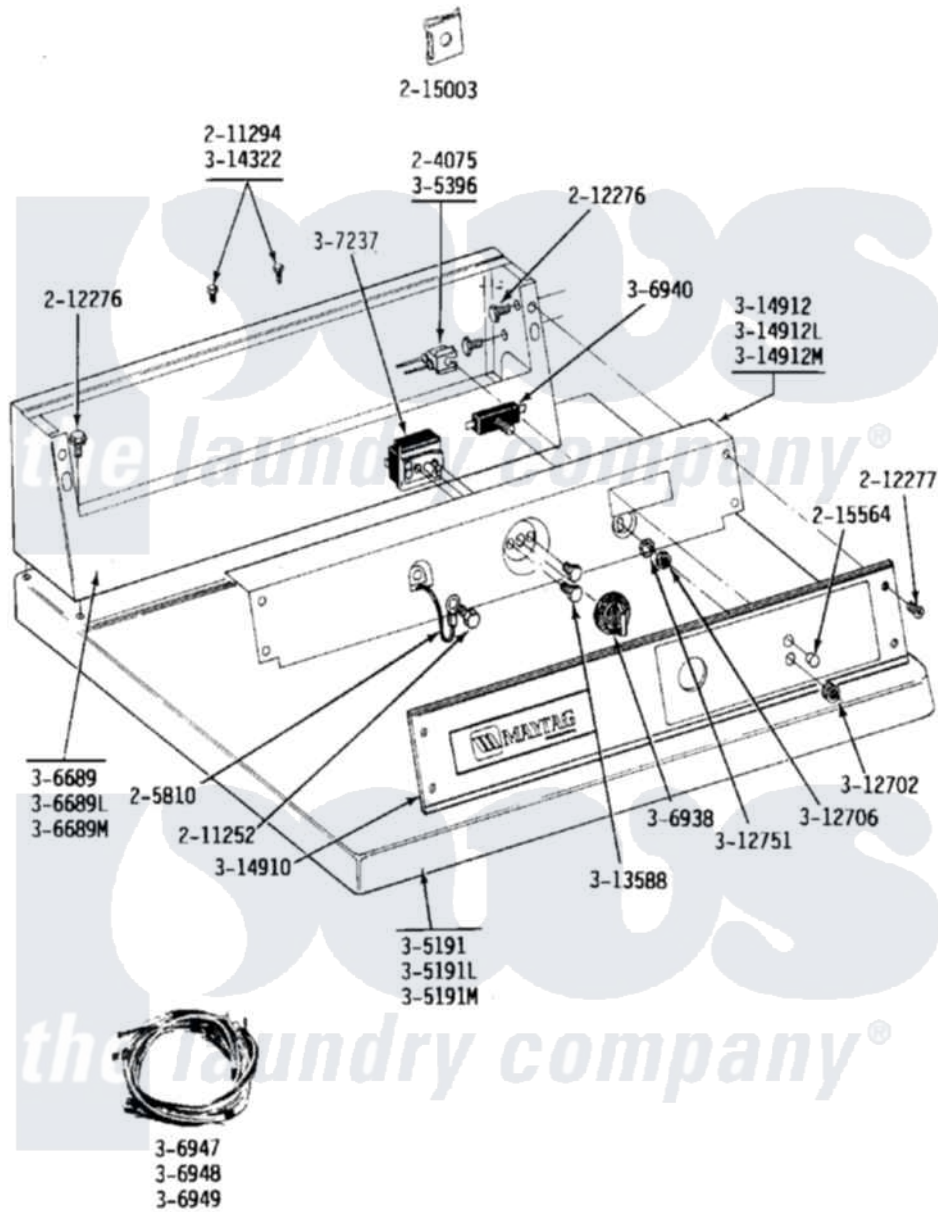

Maytag DG24CS 01 - CS CONTROL PANEL

Maytag [Residential Maytag DG24CS Dryer Parts](#) Parts Diagram 01 - CS CONTROL PANEL
 Click on the part number to view part

Item	Original Part Number	Replaced By	Status	Part Description
001	204075		Not Available	PILOT LAMP (DG MODELS ONLY)
002	205810			Wire, Ground
003	211252			Screw, Ground Wire
004	211294	90767		Screw, 8A X 3/8 HeX Washer Head Tapping
005	212276	W10116760		Screw
006	212277			Screw, No.8 X 1/2 Inch
007	215003			Fastener, Panel And Bracket
008	215564			Lens, Indicator Light
009	Y305191		Not Available	TOP COVER-WHITE
010	NLA		Not Available	TOP COVER-ALMOND
011	NLA		Not Available	TOP COVER-HARVEST WHEAT
013	NLA		Not Available	CONTROL COVER (WHT)
014	NLA		Not Available	CONTROL COVER ASSY---NA
015	NLA		Not Available	CONTROL COVER ASSY

016	306938		Knob, Selector Switch
017	307237	W10327105	Switch, Cycle Selection
018	306940	W10149462	Switch, Push-To-Start
019	NLA	Not Available	MAIN WIRE HARNESS - DG
022	Y312702		Knurled Nut, Start Switch
023	Y312706	422617	Nut
024	312751		Lockwasher, Start Switch
025	Y313588	488234	Screw 8-32 X 1/4
026	Y314322	211251	Screw, Transformer
027	NLA	Not Available	CONTROL PANEL COMMERCIAL DRYER
028	314912	Not Available	BRACKET, CONTROL PANEL (WHT)
029	NLA	Not Available	BACK UP PLATE-ALMOND
030	NLA	Not Available	BACK UP PLATE-HARVEST WHEAT