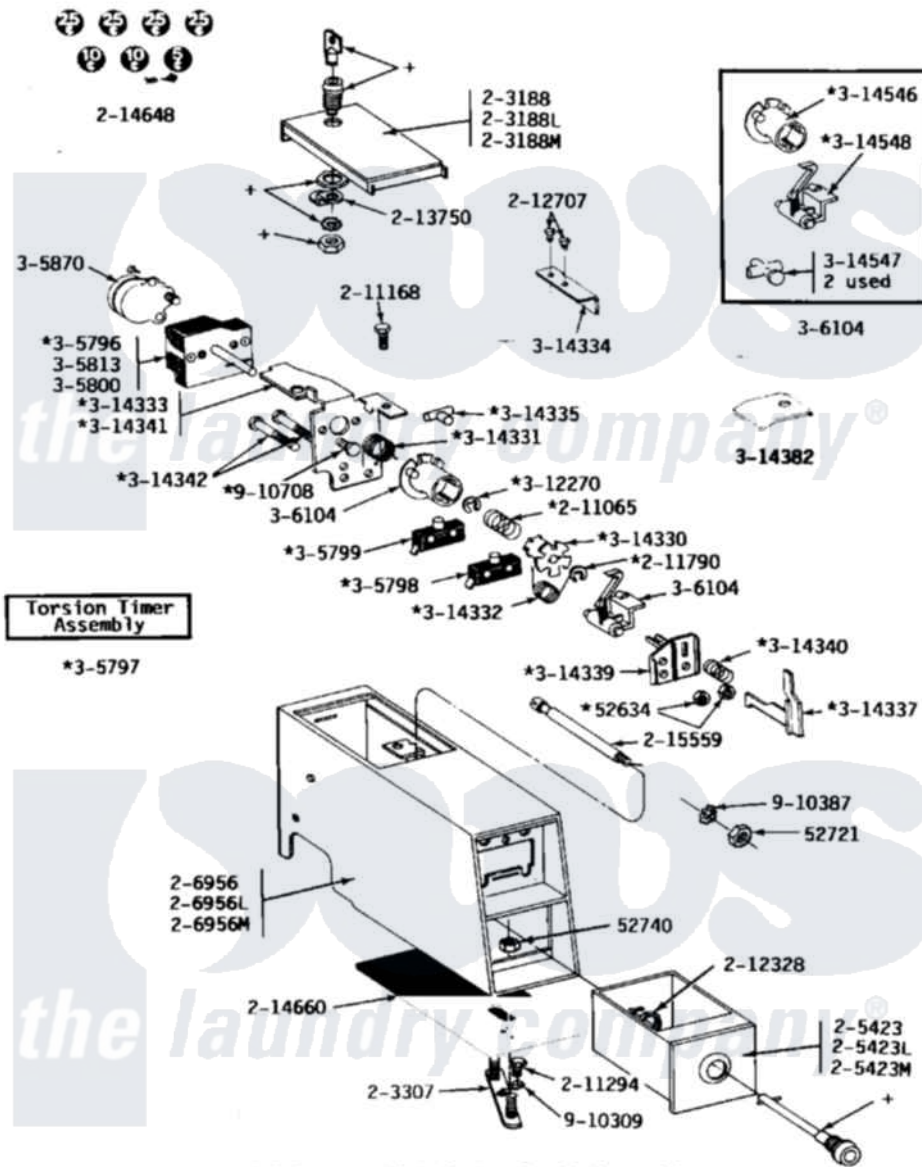

Maytag DG24CS 02 - CS CONTROL PANEL/COIN BOX

Maytag [Residential Maytag DG24CS Dryer Parts](#) Parts Diagram 02 - CS CONTROL PANEL/COIN BOX
 Click on the part number to view part

Item	Original Part Number	Replaced By	Status	Part Description
001	Y052634	701719		Nut, Hex
002	Y052721			Nut, Terminal Block Plate
003	Y052740	62739		Nut, Lock
004	203188		Not Available	TIMER ACCESS DOOR (WHT)
005	203188L		Not Available	ACCESS DOOR-ALMOND
006	203188M		Not Available	ACCESS DOOR-HARVEST WHEAT
007	NLA		Not Available	MTG. STRAP---NA
008	205423	208883		Coin Box K
009	205423L	208883		Coin Box K
010	205423M	208883		Coin Box K
011	206956	22001405		Case, Coin Slide
012	206956L	22001405		Case, Coin Slide
013	206956M	22001405		Case, Coin Slide
014	211065			Spring, Index Wheel
015	211168	W10139210		Screw, 8-18 X 5/16