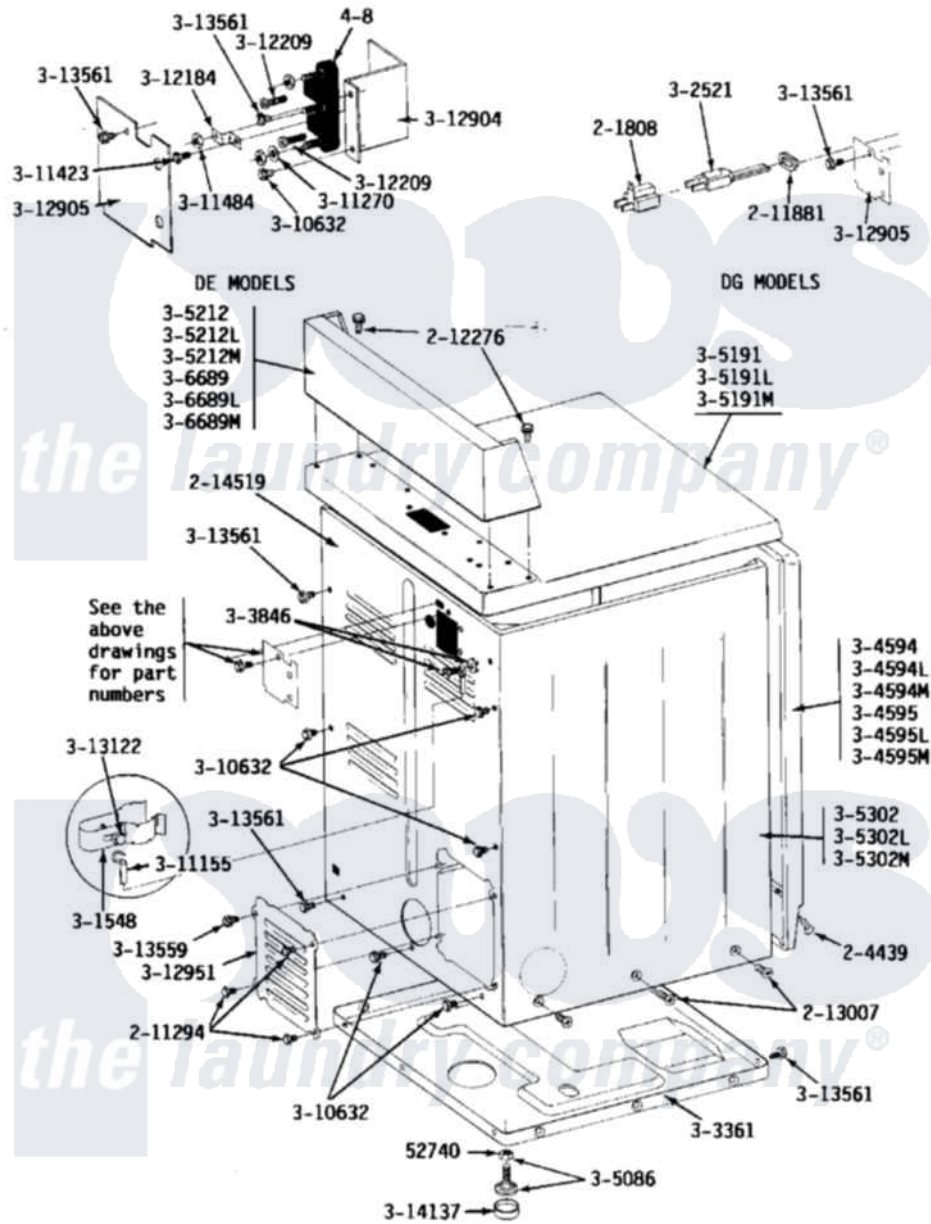

# Maytag DG24CS 04 - REAR VIEW

Maytag Residential Maytag DG24CS Dryer Parts Parts Diagram 04 - REAR VIEW  
 Click on the part number to view part

Item	Original Part Number	Replaced By	Status	Part Description
001	Y052740	<a href="#">62739</a>		Nut, Lock
002	<a href="#">Y201808</a>			Converter
003	<a href="#">204439</a>			Screw And Fstner Assembly
004	211294	<a href="#">90767</a>		Screw, 8A X 3/8 HeX Washer Head Tapping
005	<a href="#">211881</a>			Grommet, Cord Part Not Used-Gas Models Only
006	212276	<a href="#">W10116760</a>		Screw
007	<a href="#">213007</a>			Xfor Cabinet See Cabinet, Back
008	214519			LABEL, ELECTRICAL INSTR. PART NOT USED-GAS MODELS ONLY
009	<a href="#">301548</a>			Clamp, Ground Wire
010	302521		Not Available	CORD, POWER PART NOT USED-GAS MODELS ONLY
011	Y303361		Not Available	BASE ASSY. (UPPER & LOWER)
012	NLA		Not Available	SCREW & WASHER ASSY.

013	NLA	Not Available	FRONT PANEL-WHITE
014	NLA	Not Available	FRONT PANEL-ALMOND
015	NLA	Not Available	FRONT PANEL-HARVEST WHEAT
016	<a href="#">Y305086</a>		Adjustable Leg And Nut
018	Y305191	Not Available	TOP COVER-WHITE
019	NLA	Not Available	TOP COVER-ALMOND
020	NLA	Not Available	TOP COVER-HARVEST WHEAT
024	NLA	Not Available	CABINET-WHITE
025	NLA	Not Available	CABINET-ALMOND
026	NLA	Not Available	CABINET-HARVEST WHEAT
027	NLA	Not Available	CONTROL COVER (WHT)
028	NLA	Not Available	CONTROL COVER ASSY---NA
029	NLA	Not Available	CONTROL COVER ASSY
031	<a href="#">311155</a>		Ground Wire And Clamp
038	Y312905	Not Available	COVER, TERMINAL
039	Y312951	Not Available	ACCESS COVER, BACK
040	<a href="#">313122</a>		Screw - Baffle To Tumbler
041	<a href="#">Y313559</a>		Screw
043	<a href="#">Y314137</a>		Foot, Rubber