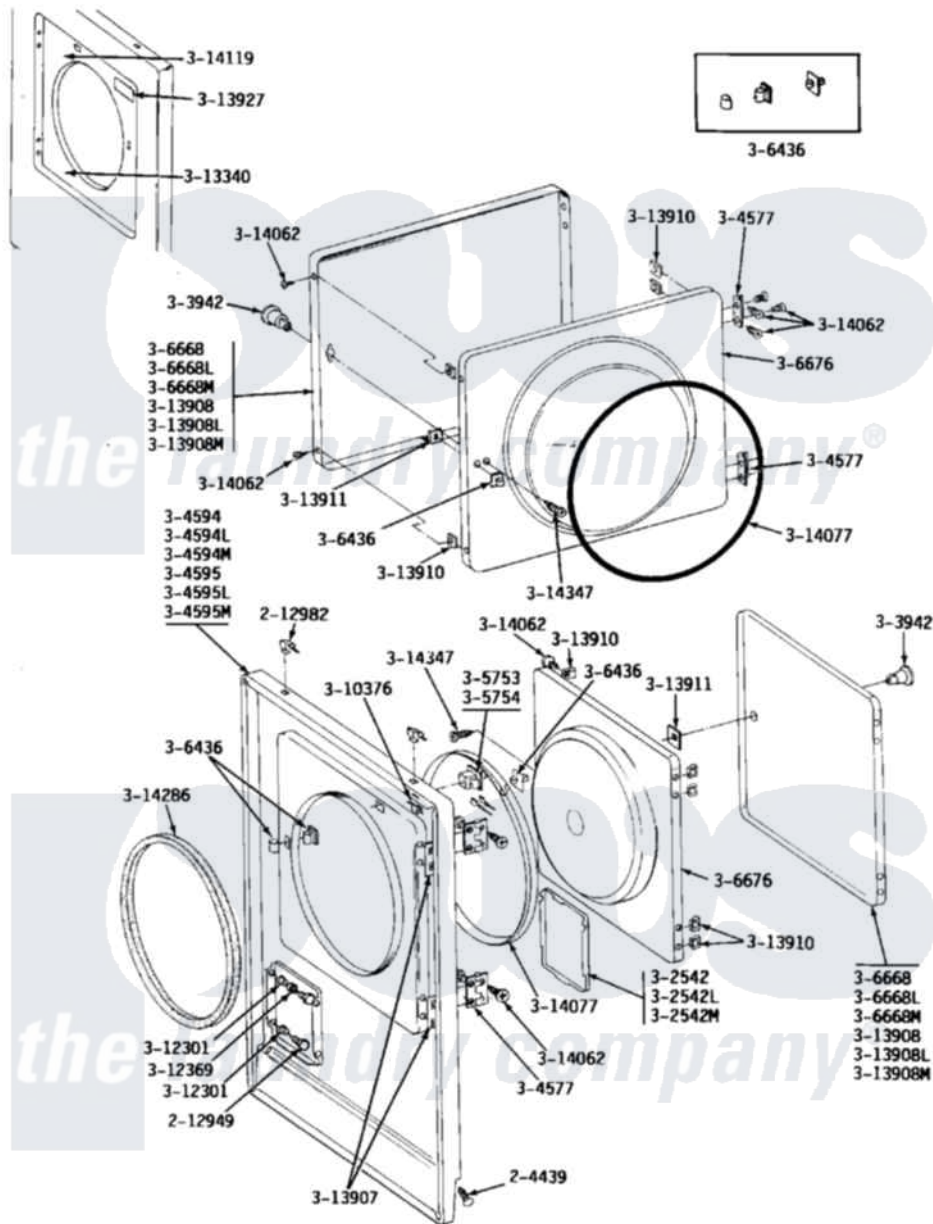

Maytag DG24CS 05 - FRONT PANEL & DOOR ASSEMBLY

Maytag Residential Maytag DG24CS Dryer Parts Parts Diagram 05 - FRONT PANEL & DOOR ASSEMBLY
 Click on the part number to view part

Item	Original Part Number	Replaced By	Status	Part Description
001	204439			Screw And Fstner Assembly
002	212949	22001866		Screw, Relay
003	212982	22001650		Fastener, Spring
004	NLA		Not Available	ACCESS DOOR (WHITE)
005	NLA		Not Available	ACCESS DOOR-ALMOND
006	NLA		Not Available	ACCESS DOOR-HARVEST WHEAT
007	NLA		Not Available	KNOB AND SCREW
008	NLA		Not Available	FRONT PANEL-WHITE
009	NLA		Not Available	FRONT PANEL-ALMOND
010	NLA		Not Available	FRONT PANEL-HARVEST WHEAT
011	NLA		Not Available	FRONT PANEL-HARVEST WHEAT
"	Y304577	33001230		Hinge, Door
012	Y305753	W10169313		Switch-Dor
013	306436			Door Latch Kit--W

014	Y306668		DOOR (WHT)
015	NLA	Not Available	DOOR-ALMOND
016	NLA	Not Available	DOOR-HARVEST WHEAT
017	NLA	Not Available	INNER DOOR WITH KNOB
018	Y310376		Clip, Door Switch Harness
019	NLA	Not Available	BUSHING FOR ACCESS STUD
020	312369		Sleeve, Access Panel Stud Part Not Used
021	Y313340		LABEL, LINT SCREEN INSTRUCTION
022	Y313907		Fastener, Twin
023	Y313908		DOOR PANEL-WHITE
024	NLA	Not Available	DOOR PANEL-ALMOND
025	NLA	Not Available	DOOR PANEL-HARVEST WHEAT
026	Y313910		Clip, Door Liner To Outer Panel
027	Y313911		Door Strike Retainer
028	Y313927		INSTRUCTION LABEL
029	Y314062		Screw, Door Hinge And Panel
030	314077		Door Seal
031	NLA	Not Available	GAS IGNITION LABEL
032	314286		Seal For Front Panel
033	NLA	Not Available	SCREW FOR DOOR KNOB----NA