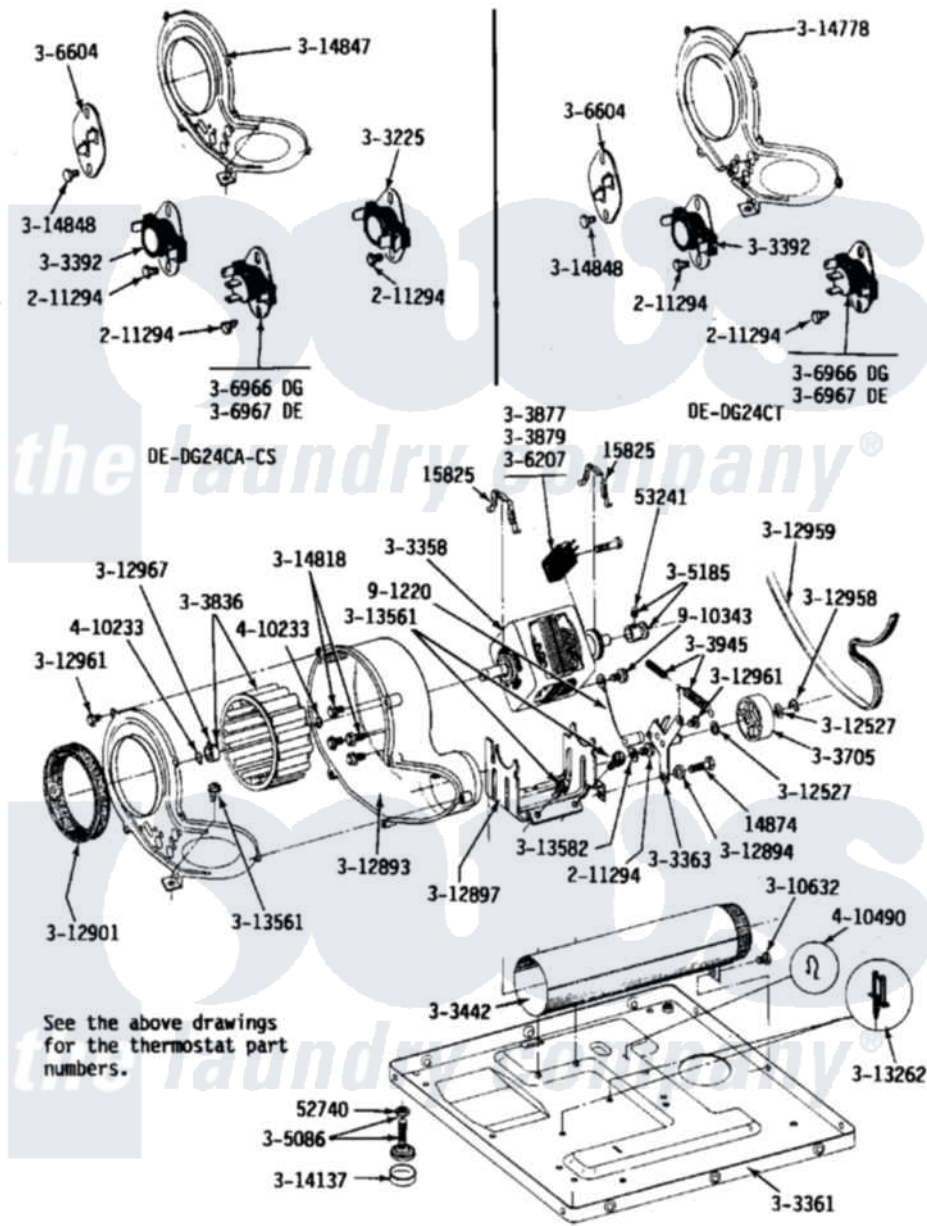

Maytag DG24CS 08 - MOTOR, BLOWER, BASE FRAME & THERMOSTATS

Maytag Residential Maytag DG24CS Dryer Parts Parts Diagram 08 - MOTOR, BLOWER, BASE FRAME & THERMOSTATS

[Click on the part number to view part](#)

Item	Original Part Number	Replaced By	Status	Part Description
001	Y014874			Screw, Idler Arm And Sleeve
002	Y015825			Clip, Motor To Motor Support
003	Y052740	62739		Nut, Lock
004	Y053241			Set Screw, Motor Pulley
005	211294	90767		Screw, 8A X 3/8 HeX Washer Head Tapping
006	Y303225			Thermostat, Permanent Press
007	Y303358	W10410999		Motor-Drive
008	Y303361		Not Available	BASE ASSY. (UPPER & LOWER)
009	Y303363	6-3033630		Idler Arm
010	303392			Thermostat, Cycling
011	Y303442			EXHAUST DUCT ASSEMBLY
012	Y303705	6-3037050		Pulley- ID
013	Y303836			Blower Wheel Assembly And Clamp
				SWITCH, MOTOR EXTERNAL

014	Y303877		Not Available	START No.303358-2, No.303358-4, 303358-7
015	Y303879			Switch, Motor External Start
016	Y303945			IDLER SPRING ASSY. W/PLUG
017	Y305086			Adjustable Leg And Nut
018	Y305185	6-3051850		Pulley- MO
019	NLA		Not Available	SWITCH, MOTOR START- PROD.
020	NLA		Not Available	WIRE
021	306604			Cut-Off, Thermal Part Not Used
022	306966			Thermostat, Multi-Temp Part Not Used Mdg26ct-MN Only
023	306967			Thermostat, Multi-Temp Part Not Used Mde26ct-MN Only
024	Y310632	1163839		Screw
025	Y312527			Washer, Idler Shaft
026	Y312893			Housing, Blower
027	Y312894	315772		Sleeve, Idler Arm
028	NLA		Not Available	SUPPORT, MOTOR
029	Y312901			Seal, Housing Cover
030	312958	354987		Ring, Retaining
031	Y312959			Poly "V" Belt For Tumbler
032	Y312961	W10116751		Screw
033	312967			Clamp, Blower Housing
034	Y313262	W10116752		Retainer-
035	Y313561			Screw----NA
036	Y313582	W10116756		Spacer
037	Y314137			Foot, Rubber
038	314818	1163839		Screw
039	314847			COVER, BLOWER HOUSING
041	410233	9703438		Ring-Retrn
042	901220			Ground Wire
043	910343	488234		Screw 8-32 X 1/4