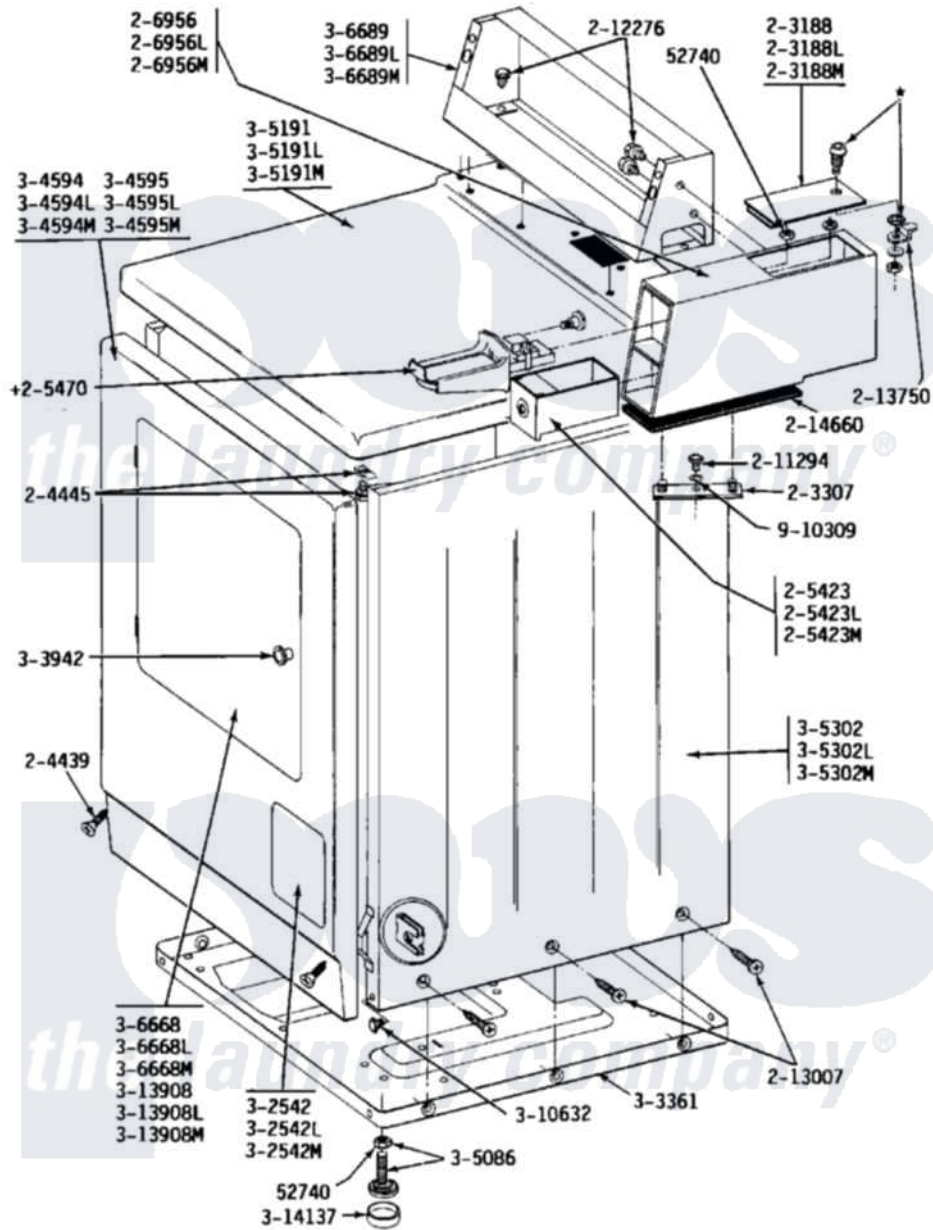

# Maytag DG24CS 09 - FRONT VIEW

Maytag Residential Maytag DG24CS Dryer Parts Parts Diagram 09 - FRONT VIEW  
 Click on the part number to view part

Item	Original Part Number	Replaced By	Status	Part Description
001	Y052740	<a href="#">62739</a>		Nut, Lock
002	203188		Not Available	TIMER ACCESS DOOR (WHT)
003	203188L		Not Available	ACCESS DOOR-ALMOND
004	203188M		Not Available	ACCESS DOOR-HARVEST WHEAT
005	NLA		Not Available	MTG. STRAP---NA
006	<a href="#">204439</a>			Screw And Fstner Assembly
007	<a href="#">204445</a>			Screw And Fastener Assembly
008	205423	<a href="#">208883</a>		Coin Box K
009	205423L	<a href="#">208883</a>		Coin Box K
010	205423M	<a href="#">208883</a>		Coin Box K
011	NLA		Not Available	MAYTAG COIN SLIDE
012	206956	<a href="#">22001405</a>		Case, Coin Slide
013	206956L	<a href="#">22001405</a>		Case, Coin Slide
014	206956M	<a href="#">22001405</a>		Case, Coin Slide
015	211204	<a href="#">00767</a>		Screw, 8A X 3/8 HeX Washer