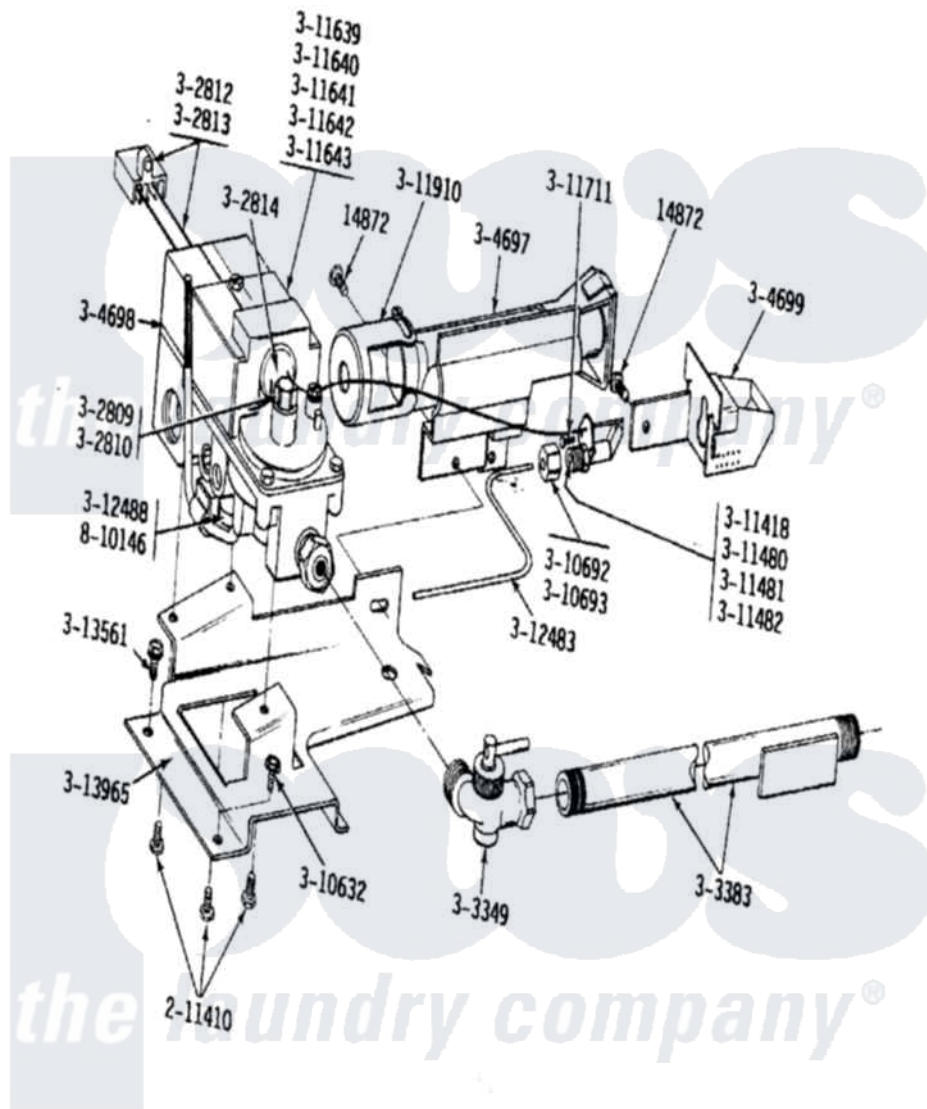

Maytag DG24CS 10 - 50HZ GAS VALVE

Maytag [Residential Maytag DG24CS Dryer Parts](#) Parts Diagram 10 - 50HZ GAS VALVE
 Click on the part number to view part

Item	Original Part Number	Replaced By	Status	Part Description
001	Y014872			Screw, Coin Meter Stop -
002	NLA		Not Available	SCREW, HEX HD No.8 X 3/8 INCH
003	NLA		Not Available	CONVERSION KIT (NAT.TO LPG)
004	301539			Conversion Kit
005	NLA		Not Available	SCREW ASSEMBLY, LEAK LIMIT
006	NLA		Not Available	SCREW ASSM - BLUE BLOCK OPE
007	Y302812			Main Burner Solenoid
008	Y302813		Not Available	MAIN BURN. SOLENOID (240-50)
009	NLA		Not Available	PILOT WITH PRESSURE SWITCH
010	Y303349			Angle Shut-Off, Gas Valve
011	Y303383	33001735		Pipe And Bracket Assembly Series 18 Not Needed Use Vavle

012	Y304697		BURNER ASSEMBLY
013	Y304698	Not Available	GAS VALVE (240-50)
014	NLA	Not Available	PILOT SHIELD ASSEMBLY
015	Y310632	1163839	Screw
016	310692	Not Available	COMPRESSION NUT
017	Y310693	Not Available	COMPRESSION SLEEVE
018	Y311418		Pilot Orifice
019	Y311480		Pilot Orifice
020	NLA	Not Available	PILOT ORIFICE (MFG.)
021	Y311482		Pilot Orifice
022	Y311639	63-3570	Burner Orifice
023	NLA	Not Available	ORIFICE FOR MAIN BURNER
024	NLA	Not Available	ORIFICE FOR MAIN BURNER
025	NLA	Not Available	ORIFICE, MAIN BURNER (MFG)
026	NLA	Not Available	ORIFICE FOR MAIN BURNER
027	Y311711		Screw, Fuse Block
028	NLA	Not Available	AIR SHUTTER
029	Y312483		PILOT TUBE
030	NLA	Not Available	GASKET FOR PILOT
031	Y313561		Screw---NA
032	NLA	Not Available	GAS CONTROL BRACKET
033	NLA	Not Available	GAS BURNER INSTRUCT LABEL
034	NLA	Not Available	SCREW