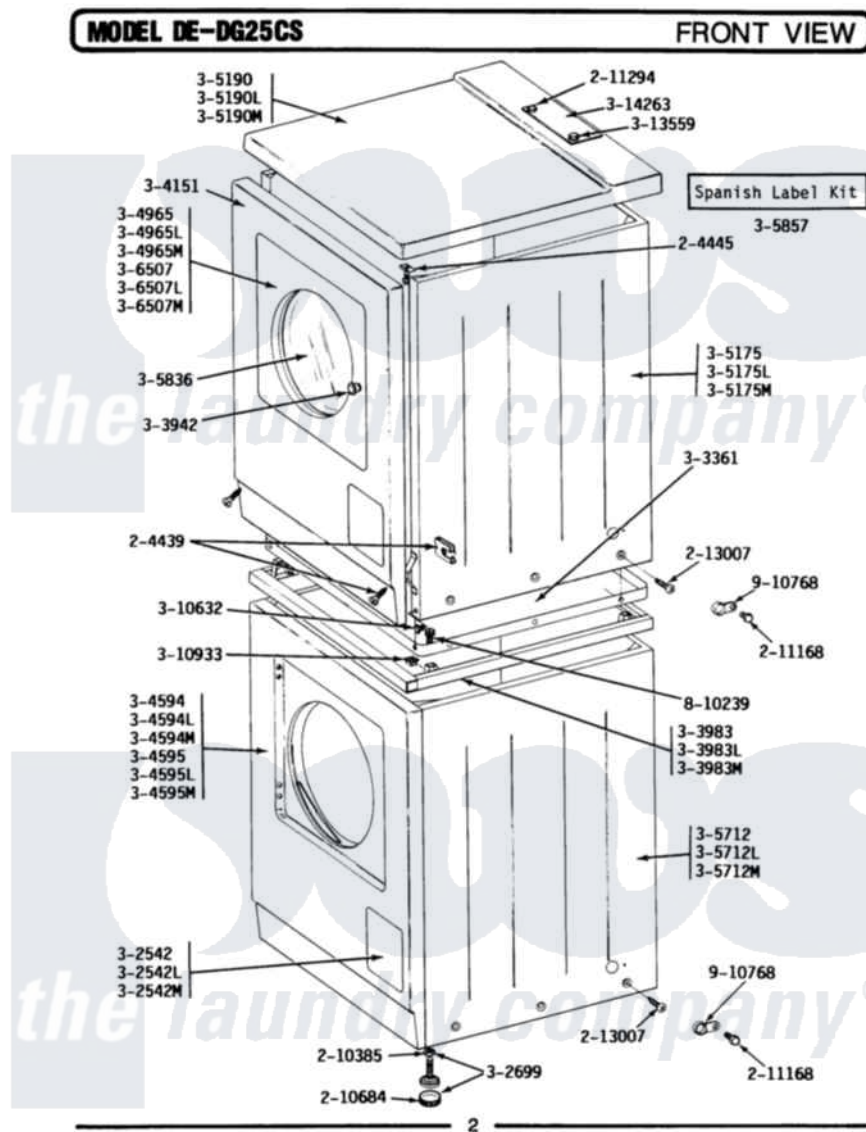

Maytag DG25CS 01 - FRONT VIEW

Maytag Residential Maytag DG25CS Dryer Parts Parts Diagram 01 - FRONT VIEW

Click on the part number to view part

Item	Original Part Number	Replaced By	Status	Part Description
001	204439			Screw And Fstner Assembly
002	204445			Screw And Fastener Assembly
003	210385			Lock Nut For Adjustable Leg
004	210684			Foot, Adjustable Leg
005	211168	W10139210		Screw, 8-18 X 5/16
006	211294	90767		Screw, 8A X 3/8 HeX Washer Head Tapping
007	213007			Xfor Cabinet See Cabinet, Back
008	NLA		Not Available	ACCESS DOOR (WHITE)
009	Y302699	22003428		Leg, Adjustable
010	Y303361		Not Available	BASE ASSY. (UPPER & LOWER)
011	NLA		Not Available	KNOB AND SCREW
012	NLA		Not Available	SPACER ASSM-WHITE
013	NLA		Not Available	NAME PLATE ON CONTROL PANEL
014	NLA		Not Available	FRONT PANEL-WHITE

015	304965		Door Complete-White
"	NLA	Not Available	DOOR COMPLETE, ALMOND
016	NLA	Not Available	TOP COVER-ALMOND
"	Y305190	307104	Top Cover Assembly
017	NLA	Not Available	CABINET-WHITE
018	NLA	Not Available	CABINET-WHITE
019	NLA	Not Available	INNER DOOR WITH KNOB & SCRE
020	NLA	Not Available	SPANISH LABEL KIT
021	NLA	Not Available	DOOR PANEL-WHITE----NA
022	Y310632	1163839	Screw
023	310933	33002194	Nut, Speed
024	Y313559		Screw
025	NLA	Not Available	TOP COVER PLATE
026	NLA	Not Available	SCREW
027	910768	M0280301	Tie Electr