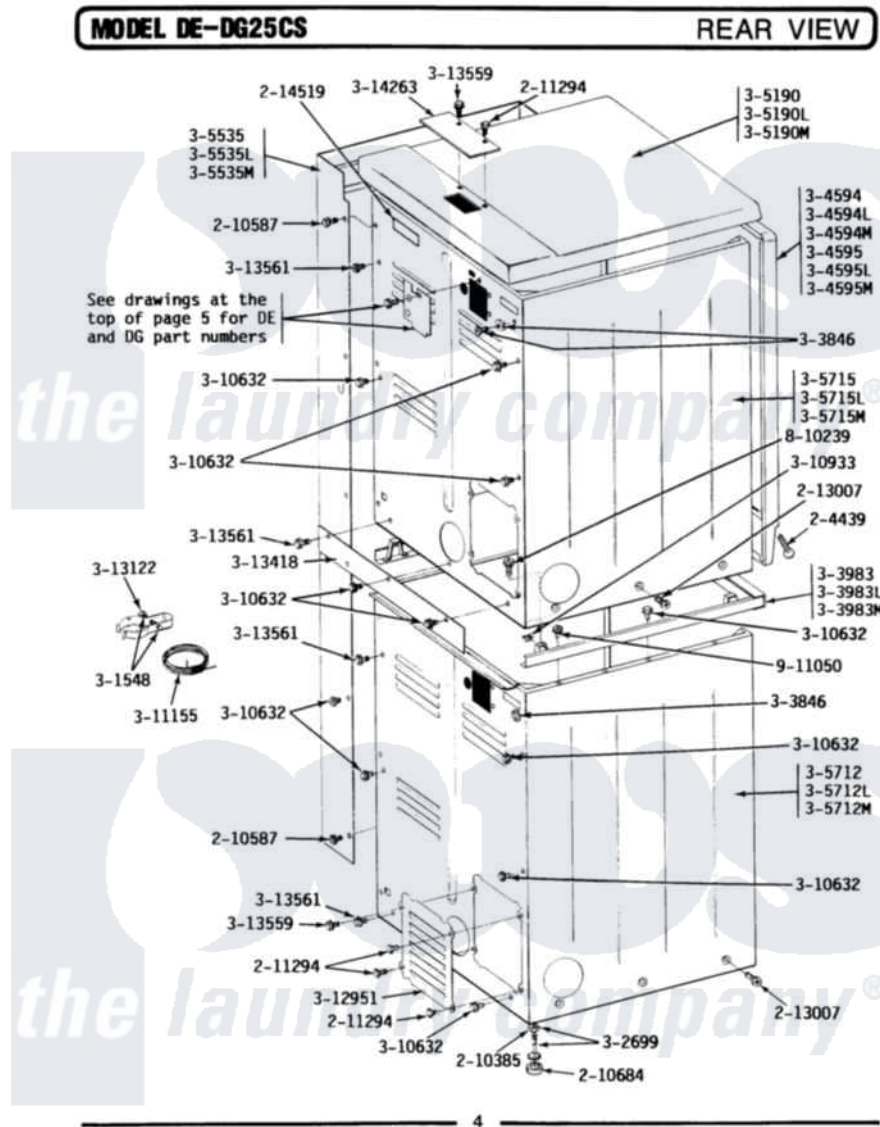

Maytag DG25CS 02 - REAR VIEW

Maytag Residential Maytag DG25CS Dryer Parts Parts Diagram 02 - REAR VIEW

Click on the part number to view part

Item	Original Part Number	Replaced By	Status	Part Description
001	204439			Screw And Fstner Assembly
002	210385			Lock Nut For Adjustable Leg
003	NLA		Not Available	SCREW
004	210684			Foot, Adjustable Leg
005	211294	90767		Screw, 8A X 3/8 HeX Washer Head Tapping
006	211881			Grommet, Cord Part Not Used-Gas Models Only
007	213007			Xfor Cabinet See Cabinet, Back
008	214519			LABEL, ELECTRICAL INSTR. PART NOT USED-GAS MODELS ONLY
009	301548			Clamp, Ground Wire
010	NLA		Not Available	WALL BRACKET
011	Y302699	22003428		Leg, Adjustable
012	NLA		Not Available	SCREW & WASHER ASSY.
013	NLA		Not Available	SPACER ASSM-WHITE

014	NLA		Not Available	FRONT PANEL-WHITE
015	NLA		Not Available	TOP COVER-ALMOND
"	Y305190	307104		Top Cover Assembly
016	NLA		Not Available	CONTROL SHROUD-WHITE
017	NLA		Not Available	CABINET-WHITE
018	NLA		Not Available	CABINET-WHITE
019	Y310632	1163839		Screw
020	310933	33002194		Nut, Speed
021	311155			Ground Wire And Clamp
022	Y311270			Washer, Terminal Block
023	Y311423	489483		Screw 10-32 X 1/2
024	311484	112432		Nut
025	Y312184			Strap, Grounding
026	Y312209	W10001200		Screw
027	Y312905		Not Available	COVER, TERMINAL
028	Y312951		Not Available	ACCESS COVER, BACK
029	313122			Screw - Baffle To Tumbler
030	NLA		Not Available	FILLER STRIP
031	Y313559			Screw
032	Y313561			Screw----NA
033	NLA		Not Available	TOP COVER PLATE
034	NLA		Not Available	SCREW
035	911050	4312464		Screw