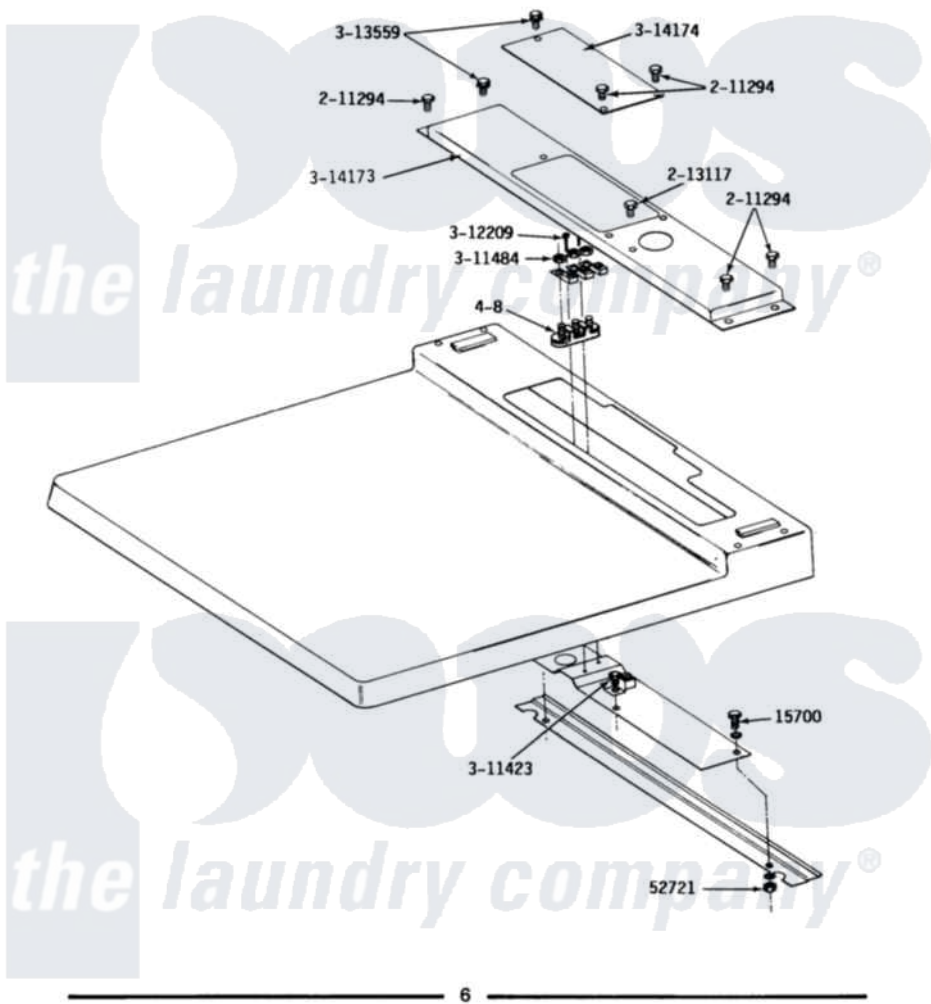

**MODEL DG25CS** **TOP COVER-CANADA**

Maytag Residential Maytag DG25CS Dryer Parts Parts Diagram 03 - TOP COVER-CANADA  
 Click on the part number to view part

Item	Original Part Number	Replaced By	Status	Part Description
001	NLA		Not Available	CAP SCREW, 1/4-20 X 1/2
002	<a href="#">Y052721</a>			Nut, Terminal Block Plate
003	211294	<a href="#">90767</a>		Screw, 8A X 3/8 HeX Washer Head Tapping
004	213117	<a href="#">67006908</a>		Screw, Ice Rack
005	Y311423	<a href="#">489483</a>		Screw 10-32 X 1/2
006	311484	<a href="#">112432</a>		Nut
007	Y312209	<a href="#">W10001200</a>		Screw
008	<a href="#">Y313559</a>			Screw
009	NLA		Not Available	CONDUIT ENTRANCE
010	<a href="#">Y314174</a>			Terminal Cover - Canada
011	<a href="#">400008</a>			Block, Terminal