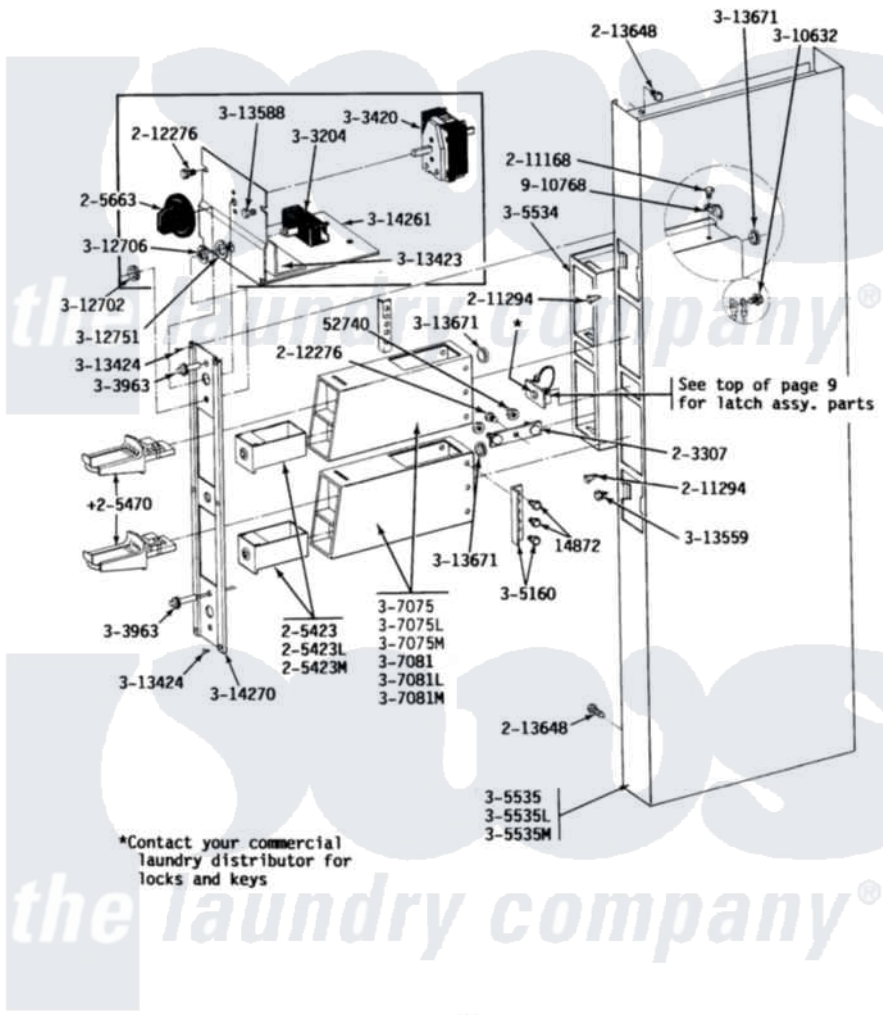

Maytag DG25CS 04 - CONTROL CENTER SHROUD

MODEL DE-DG25CS CONTROL CENTER SHROUD

*Contact your commercial laundry distributor for locks and keys

Maytag Residential Maytag DG25CS Dryer Parts Parts Diagram 04 - CONTROL CENTER SHROUD
 Click on the part number to view part

Item	Original Part Number	Replaced By	Status	Part Description
001	Y014872			Screw, Coin Meter Stop -
002	Y052740	62739		Nut, Lock
003	NLA		Not Available	MTG. STRAP---NA
004	205423	208883		Coin Box K
"	205423L	208883		Coin Box K
005	NLA		Not Available	MAYTAG COIN SLIDE
006	205663			Knob For Selector Switch
007	211168	W10139210		Screw, 8-18 X 5/16
008	211294	90767		Screw, 8A X 3/8 Hex Washer Head Tapping
009	212276	W10116760		Screw
010	212328	W10139762		Hex Nut, 3/4-27
011	NLA		Not Available	SPRING WASHER FOR LOCK
012	213648	98165		Screw
013	Y303204			Start Switch With Nuts
014	Y303420		Not Available	SELECTOR SWITCH

015	303963		Not Available	LIGHT, INDICATOR
016	Y303981			Ground Wire For Latch
017	NLA		Not Available	COIN METER STOP WITH SCREWS
018	305534		Not Available	VAULT ASSEMBLY
019	NLA		Not Available	CONTROL SHROUD-WHITE
020	NLA		Not Available	COIN METER BOX ASSEMBLY - D25C
021	Y307081			Coin Meter Weld Assembly
"	NLA		Not Available	COIN METER WELD ASSY-ALM----NA
022	Y310632	1163839		Screw
023	Y312702			Knurled Nut, Start Switch
024	Y312706	422617		Nut
025	312751			Lockwasher, Start Switch
026	NLA		Not Available	INSULATOR
027	Y313424			Screw, Vault Panel
028	Y313427	206637		Lock Kit
029	313428		Not Available	PLATE FOR LATCH
030	Y313559			Screw
031	Y313588	488234		Screw 8-32 X 1/4
032	Y313671	33001303		Grommet, Plate Hole
033	Y314261			Switch And Relay Bracket
034	314270		Not Available	CONTROL PANEL
035	910768	M0280301		Tie Electr