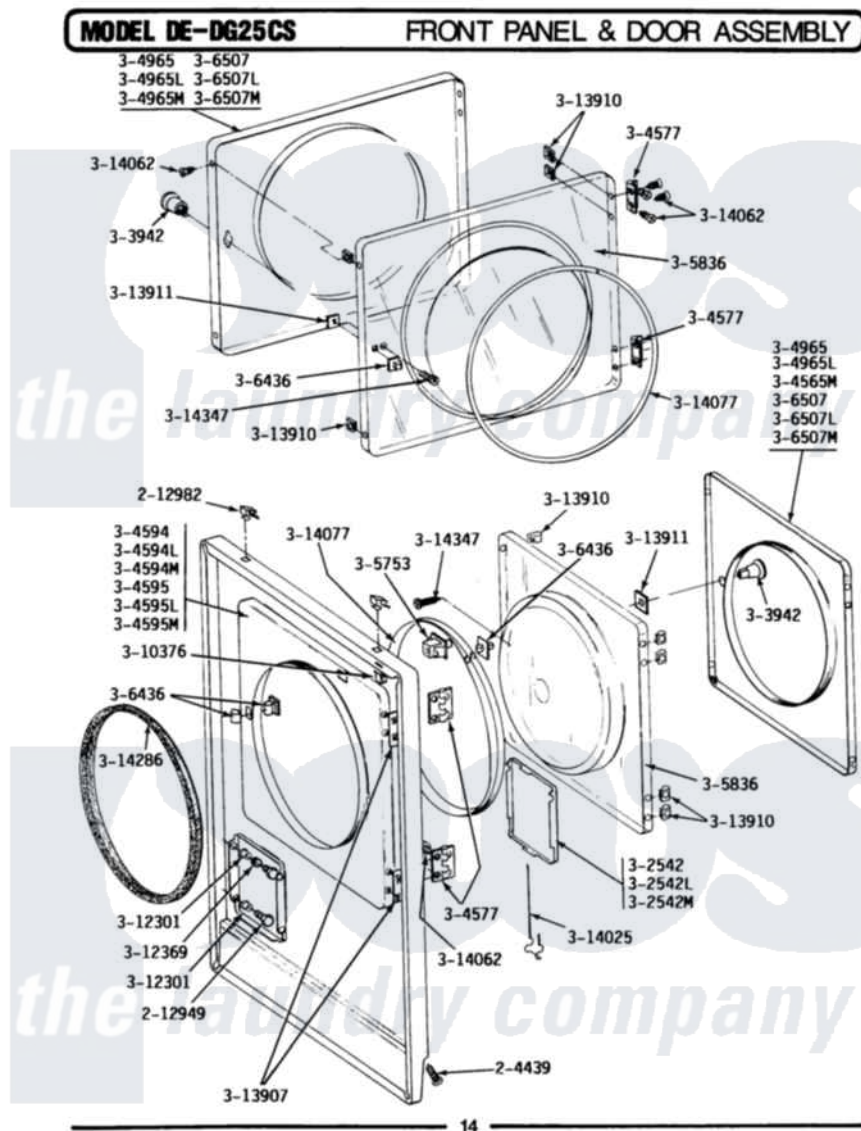

Maytag DG25CS 07 - FRONT PANEL & DOOR ASSEMBLY

Maytag Residential Maytag DG25CS Dryer Parts Parts Diagram 07 - FRONT PANEL & DOOR ASSEMBLY
Click on the part number to view part

Item	Original Part Number	Replaced By	Status	Part Description
001	204439			Screw And Fstner Assembly
002	212949	22001866		Screw, Relay
003	212982	22001650		Fastener, Spring
004	NLA		Not Available	ACCESS DOOR (WHITE)
005	NLA		Not Available	KNOB AND SCREW
006	Y304577	33001230		Hinge, Door
007	NLA		Not Available	FRONT PANEL-WHITE
008	304965			Door Complete-White
"	NLA		Not Available	DOOR COMPLETE, ALMOND
009	Y305753	W10169313		Switch-Dor
010	NLA		Not Available	INNER DOOR WITH KNOB & SCRE
011	306436			Door Latch Kit--W
012	NLA		Not Available	DOOR PANEL-WHITE---NA
013	Y310376			Clip, Door Switch Harness
014	NLA		Not Available	BUSHING FOR ACCESS STUD

015	312369		Sleeve, Access Panel Stud Part Not Used
016	Y313340		LABEL, LINT SCREEN INSTRUCTION
017	Y313907		Fastener, Twin
018	Y313910		Clip, Door Liner To Outer Panel
019	Y313911		Door Strike Retainer
020	Y313927		INSTRUCTION LABEL
021	Y314025		Latch For Access Door
022	Y314062		Screw, Door Hinge And Panel
023	314077		Door Seal
024	NLA	Not Available	GAS IGNITION LABEL
025	314286		Seal For Front Panel
026	NLA	Not Available	SCREW FOR DOOR KNOB---- NA