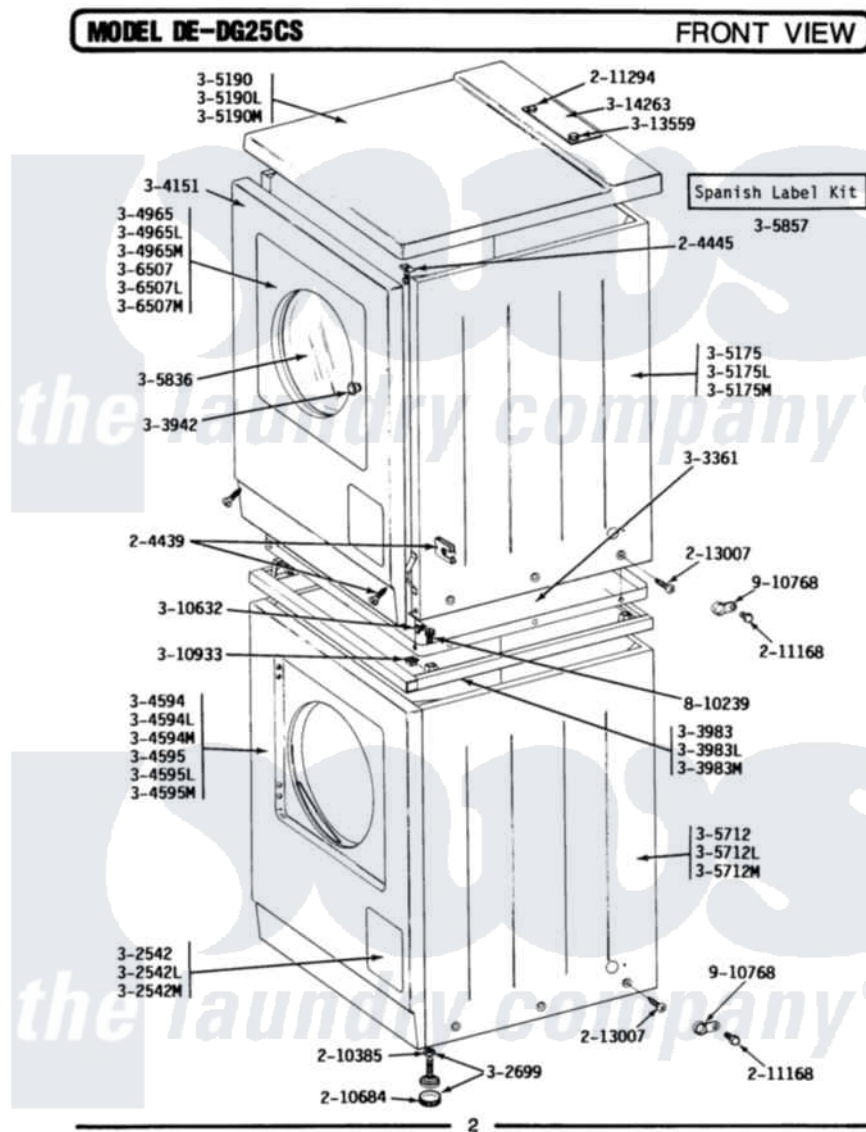

Maytag DG25CS 08 - LINT SCREEN, TUMBLER (FRONT & BACK)

Maytag Residential Maytag DG25CS Dryer Parts Parts Diagram 08 - LINT SCREEN, TUMBLER (FRONT & BACK)
 Click on the part number to view part

Item	Original Part Number	Replaced By	Status	Part Description
001	205810			Wire, Ground
002	210720			Rivet, Bearing To Tumbler Frnt
003	211294	90767		Screw, 8A X 3/8 HeX Washer Head Tapping
004	Y303373	12001541		Drum Roller/Washer Assembly--W
005	306508			Tumbler Bearing Kit ----W
006	306656		Not Available	OUTLET DUCT & GRID ASSEMBLY
007	306657		Not Available	OUTLET DUCT & GRID
008	Y306660	33001106		Back, Tumbler
009	306663		Not Available	TUMBLER W/BAFFLES
010	Y306665	33001003		Screen, Lint
011	NLA		Not Available	TUMBLER FRONT----NA
012	Y310376			Clip, Door Switch Harness
013	310557			Washer
014	Y310632	1163839		Screw

015	Y310759		Screw, Tumbler Baffles
016	312535		Washer, Vault Mounting Brk.
017	312538	33001443	Nut, Hex
018	Y312948	6-3129480	Shaft- Tumbler
019	Y312959		Poly "V" Belt For Tumbler
020	Y312961	W10116751	Screw
021	Y312964	Not Available	OUTLET DUCT - OUTER HALF
022	Y313347	312535	Washer, Vault Mounting Brk.
023	Y313561		Screw----NA
024	NLA	Not Available	SCREW
025	Y313795		Guide For Lint Screen
026	Y313796		Lint Seal
027	NLA	Not Available	COVER, THREAD
028	Y314110	33002917	Screw, No.10-16
029	314158		Washer, Baffle To Tumbler
030	314802	Not Available	TUMBLER W/OUT BAFFLES
031	314803	33001012	Baffle
032	314804	33001004	Baffle, Tall
033	314820		Seal, Tumbler
034	410233	9703438	Ring-Retrn