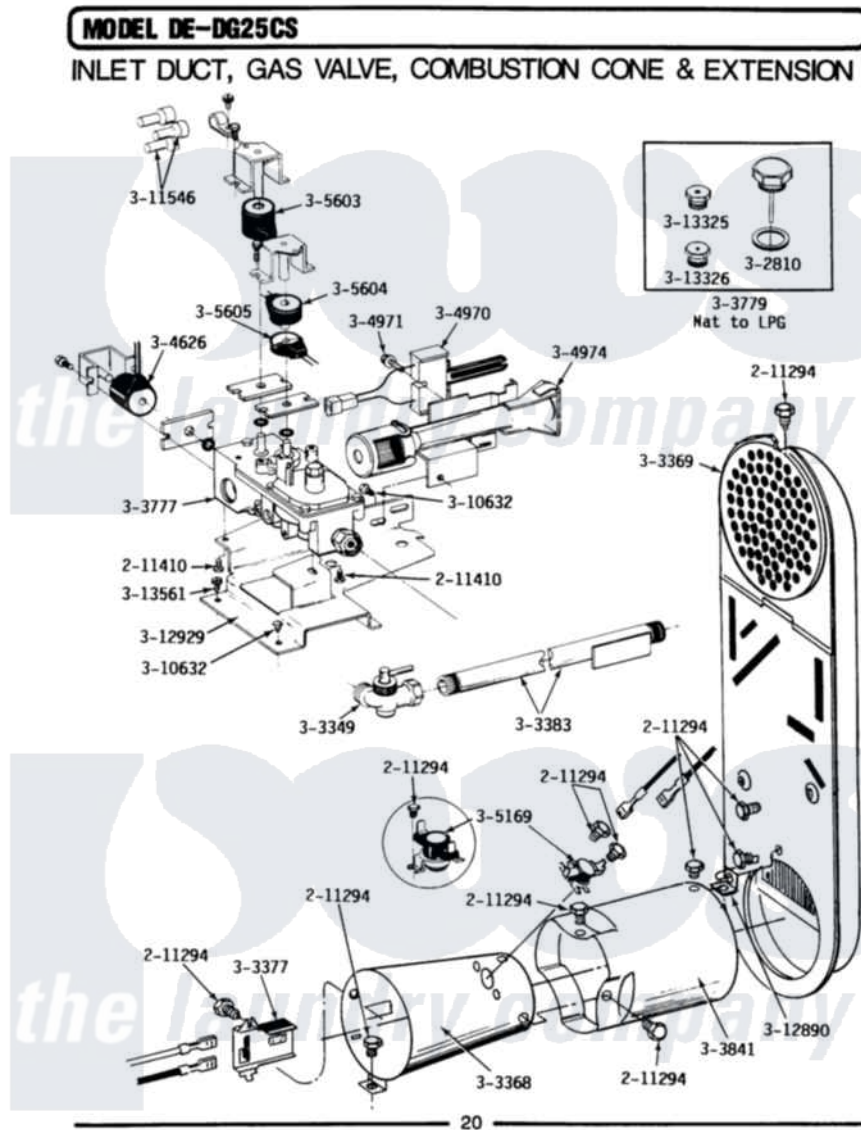

Maytag DG25CS 09 - INLET DUCT, GAS VALVE & COMBUSTION CONE

Maytag Residential Maytag DG25CS Dryer Parts Parts Diagram 09 - INLET DUCT, GAS VALVE & COMBUSTION CONE

Click on the part number to view part

Item	Original Part Number	Replaced By	Status	Part Description
001	211294	90767		Screw, 8A X 3/8 HeX Washer Head Tapping
002	NLA		Not Available	SCREW, HEX HD No.8 X 3/8 INCH
003	NLA		Not Available	SCREW ASSM - BLUE BLOCK OPE
004	Y303349			Angle Shut-Off, Gas Valve
005	Y303368			Cone, Combustion
006	Y303369			Inlet Duct Assembly
007	Y303377	338906		Radiant, Sensor
008	Y303383	33001735		Pipe And Bracket Assembly Series 18 Not Needed Use Vavle
009	Y303777	W10116794		Gas Valve
010	Y303779			Conversion Kit
011	Y303841			Cone, Extension
012	Y304626			Side Coil
013	304970	4391996		Ignitor

014	304971		Screw Note: Screw, Igniter
015	304974	33002793	Burner Assembly
016	305169		Thermostat, Hi-Limit Gas
017	305603		Secondary Coil
018	305604		Holding Coil
019	305605		Booster Coil
020	NLA	Not Available	ORIFICE KIT, NAT (HIGH ALT.)
021	NLA	Not Available	ORIFICE KIT, LP (HIGH ALT.)
022	Y310632	1163839	Screw
023	311546	911445	Wire Connector
024	Y312890		Retainer, Heater Chamber
025	312929		Gas Valve Bracket
026	NLA	Not Available	MAIN BURNER ORIFICE - LPG
027	NLA	Not Available	INTERNAL ORIFICE - LPG
028	NLA	Not Available	MAIN BURNER ORIFICE (MFG)
029	Y313561		Screw---NA